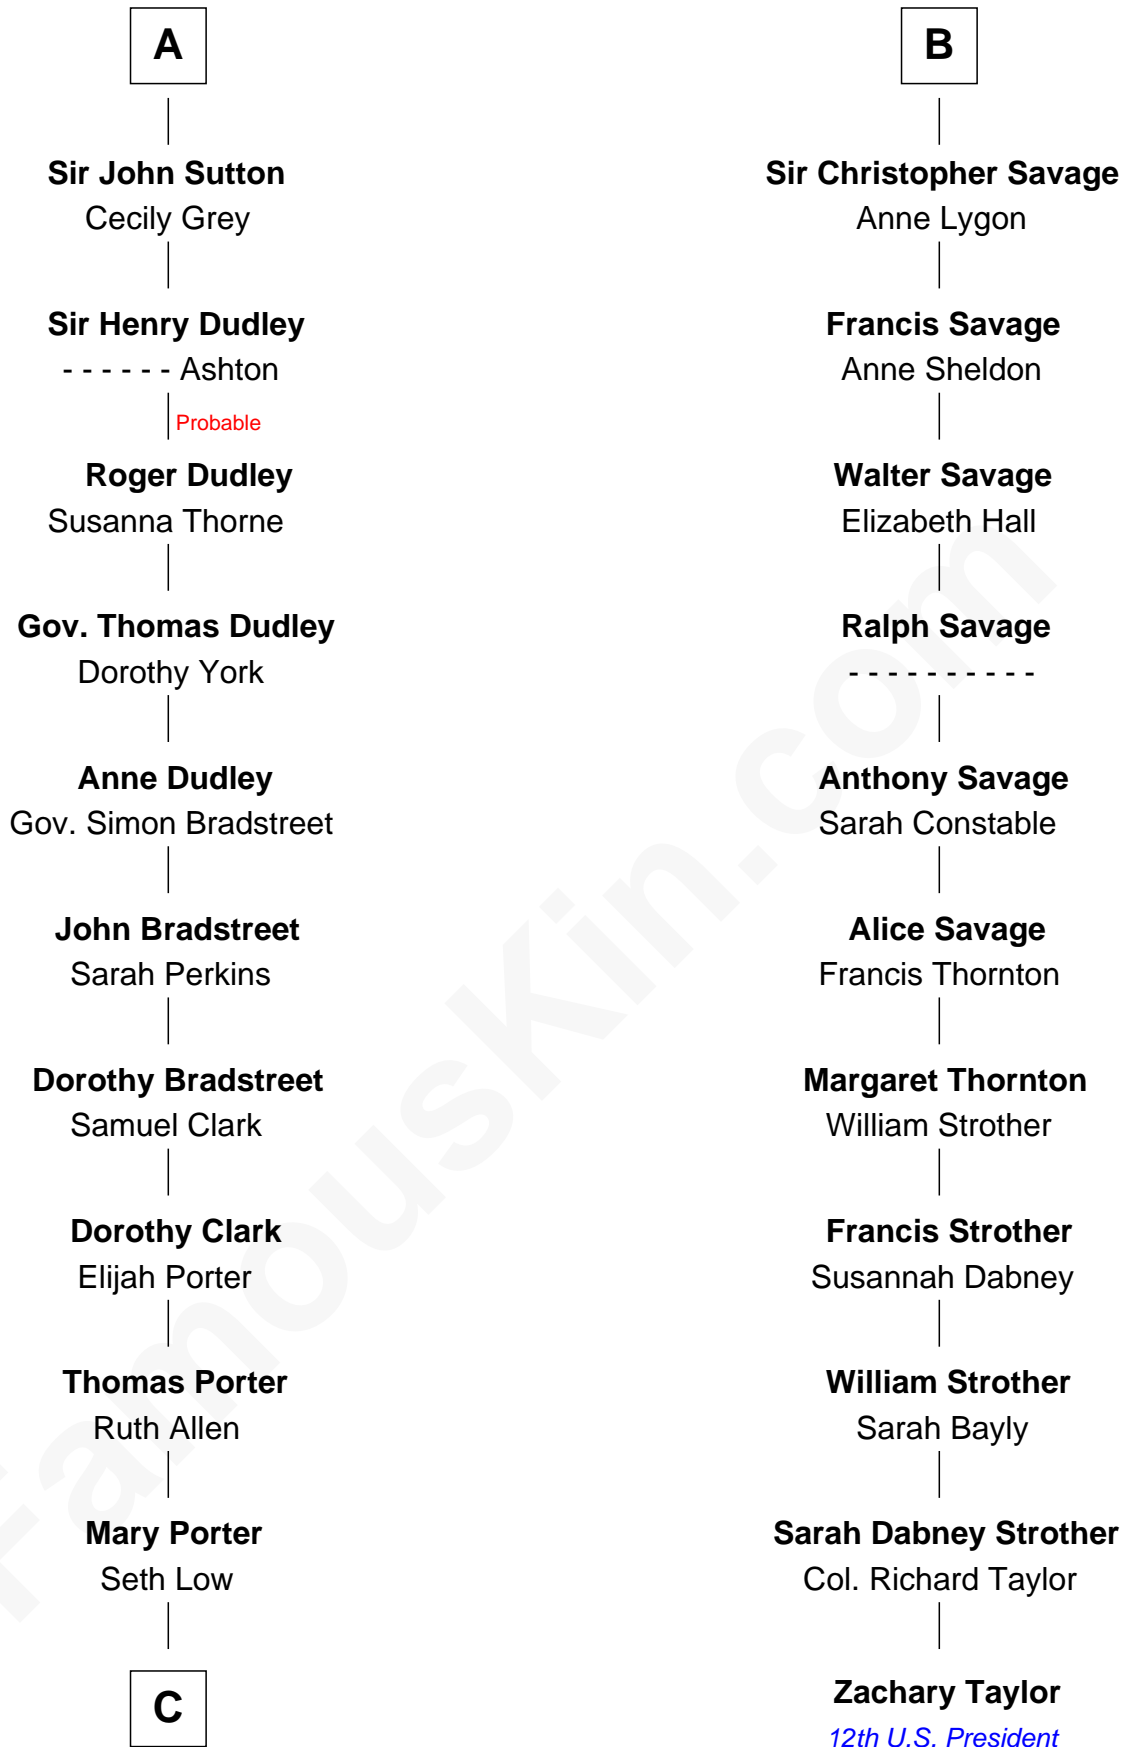

FamousKin.com

Relationship Chart of

Bill Weld

68th Governor of Massachusetts

17th cousin 4 times removed of

Zachary Taylor

12th U.S. President

Sir Patrick de Chaworth

Isabella de Beauchamp

C

—
Harriet Low
John Babcock Hillard

—
Harriet Hillard
William Augustus White

—
Margaret Low White
Francis Minot Weld

—
David Weld
Mary Blake Nichols

—
Bill Weld
68th Governor of Massachusetts