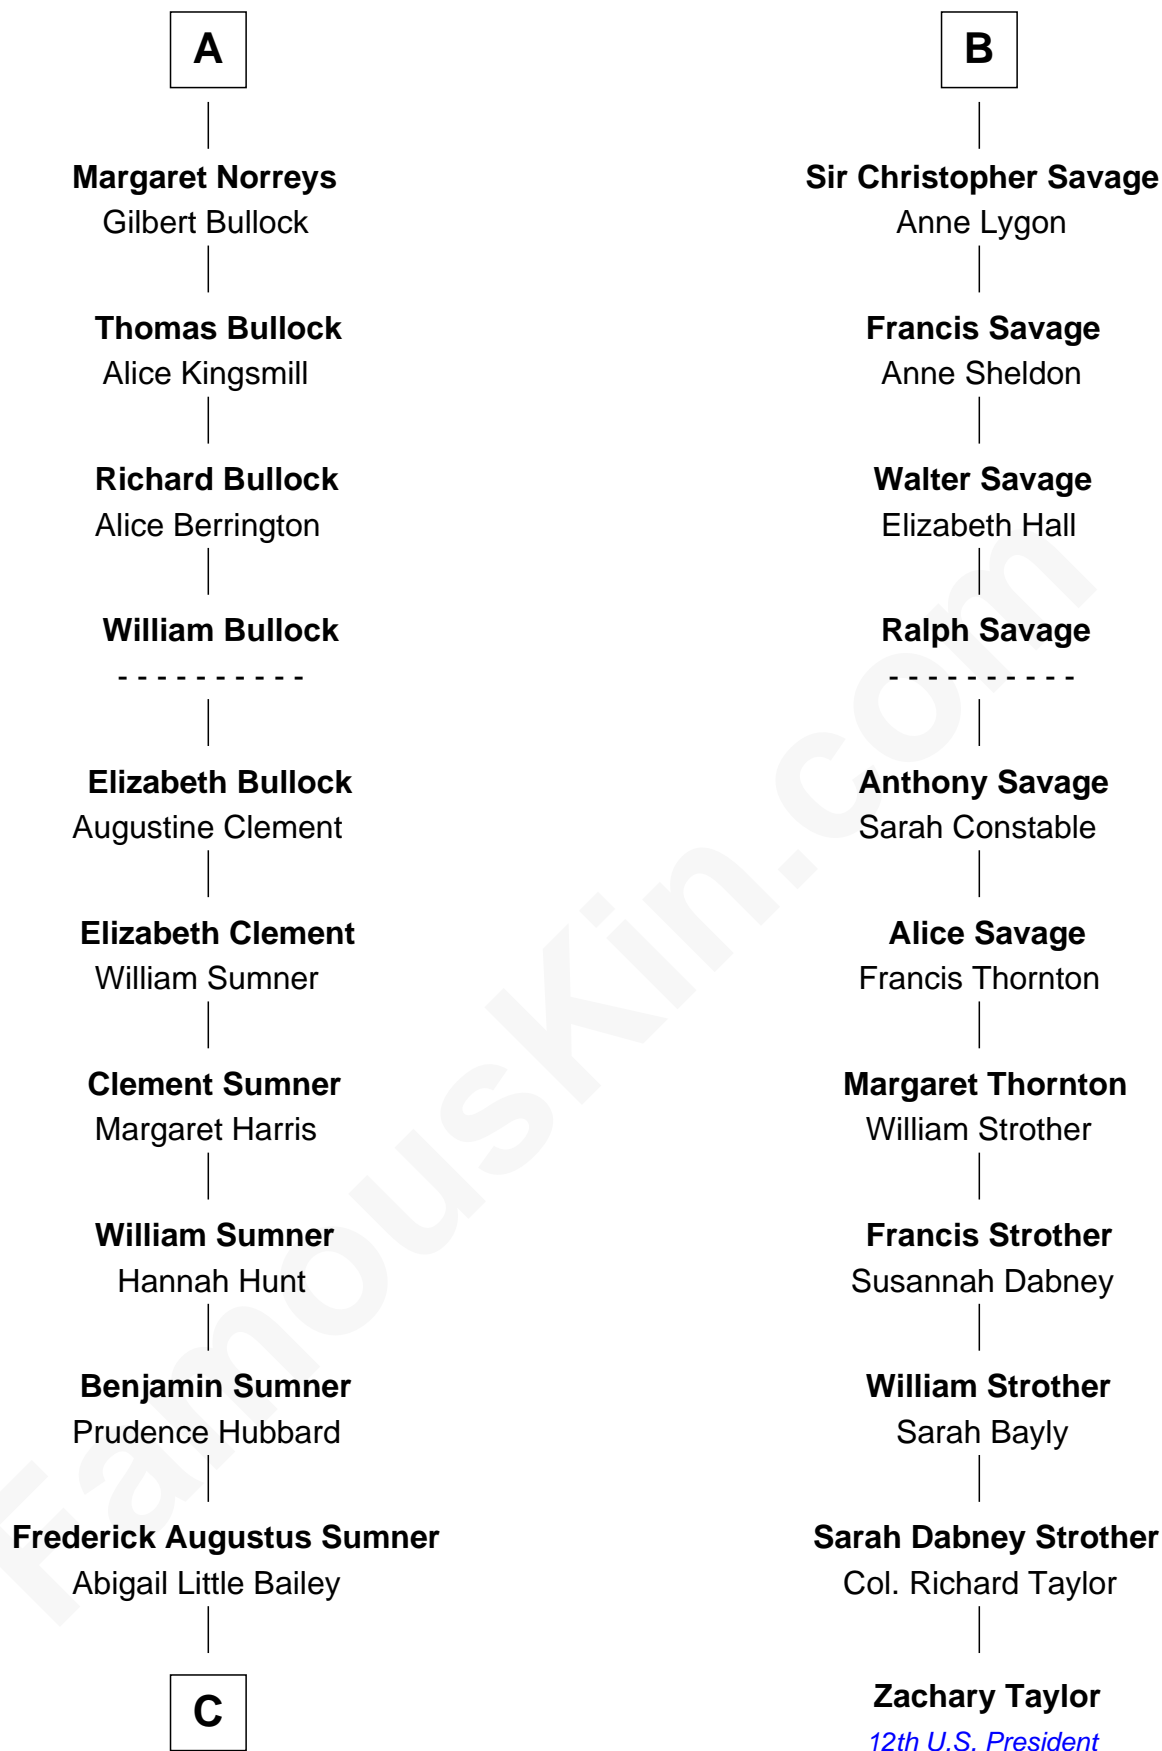

## Relationship Chart of

### Bill Weld

68th Governor of Massachusetts

17th cousin 4 times removed of

### Zachary Taylor

12th U.S. President

**C**

**Sarah Sumner**  
Thomas Swan Weld

**Dr. Francis Minot Weld**  
Fanny Elizabeth Bartholomew

**Francis Minot Weld**  
Margaret Low White

**David Weld**  
Mary Blake Nichols

**Bill Weld**  
*68th Governor of Massachusetts*

FamousKin.com