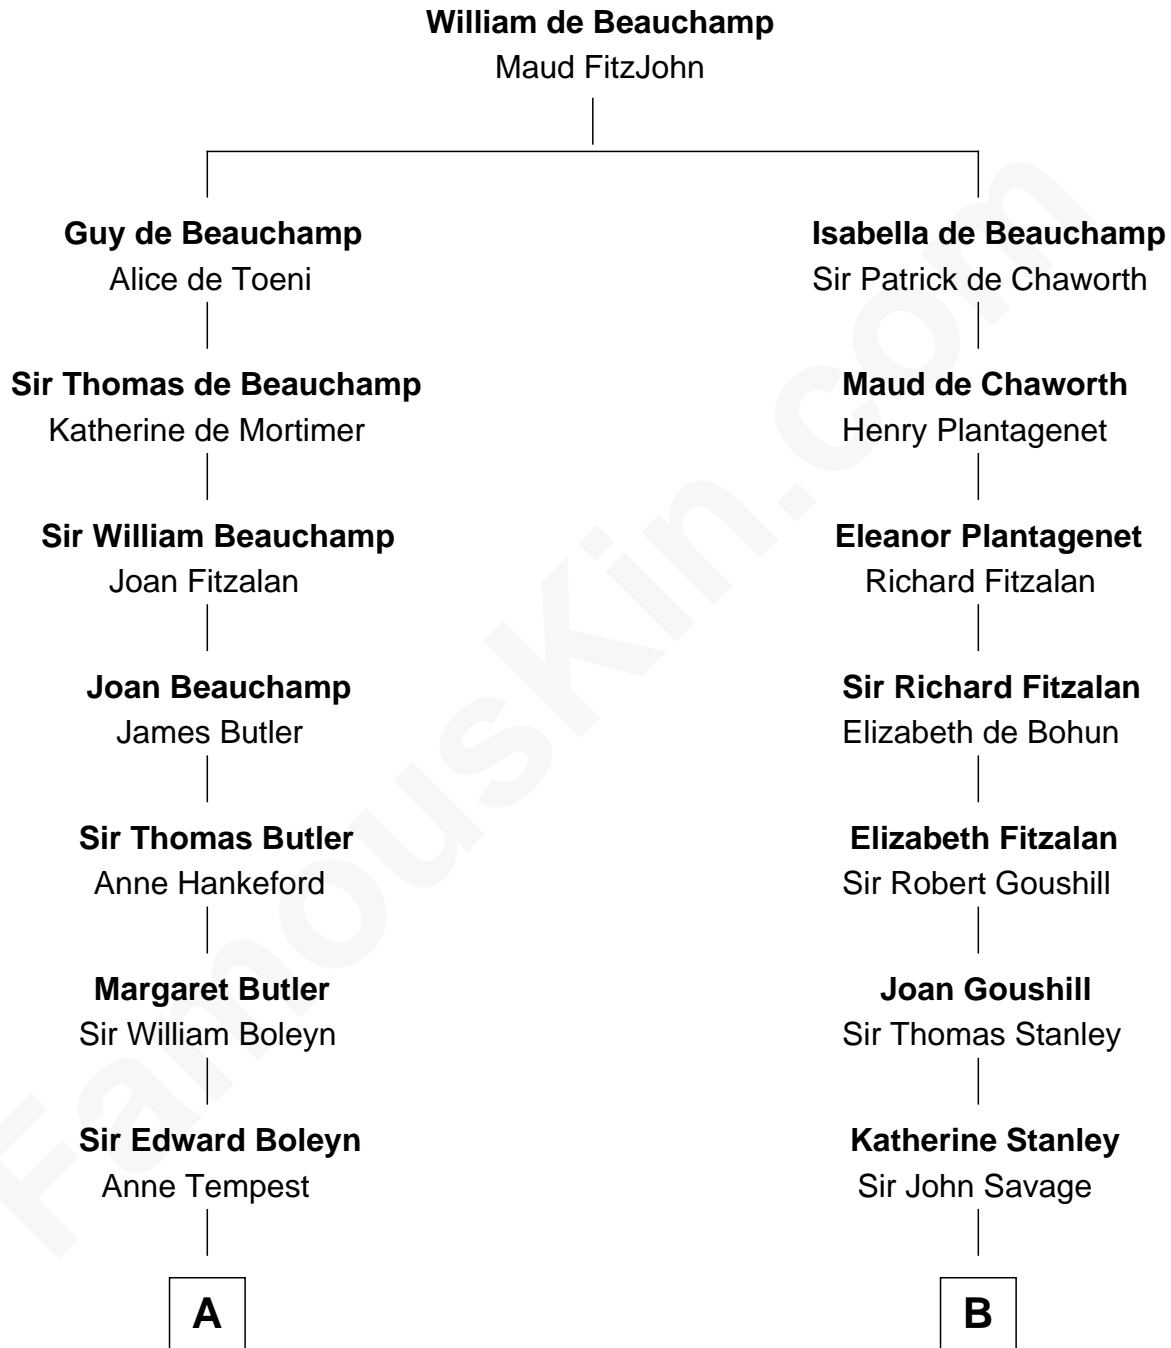

FamousKin.com

Relationship Chart of

Bill Weld

68th Governor of Massachusetts

18th cousin 3 times removed of

Zachary Taylor

12th U.S. President

C

John Gelston Floyd
Sarah Backus Kirkland

John Gelston Floyd
Julia Floyd DuBois

Cornelia DuBois Floyd
John Treadwell Nichols

Mary Blake Nichols
David Weld

Bill Weld
68th Governor of Massachusetts

D

Sarah Dabney Strother
Col. Richard Taylor

Zachary Taylor
12th U.S. President

FamousKin.com