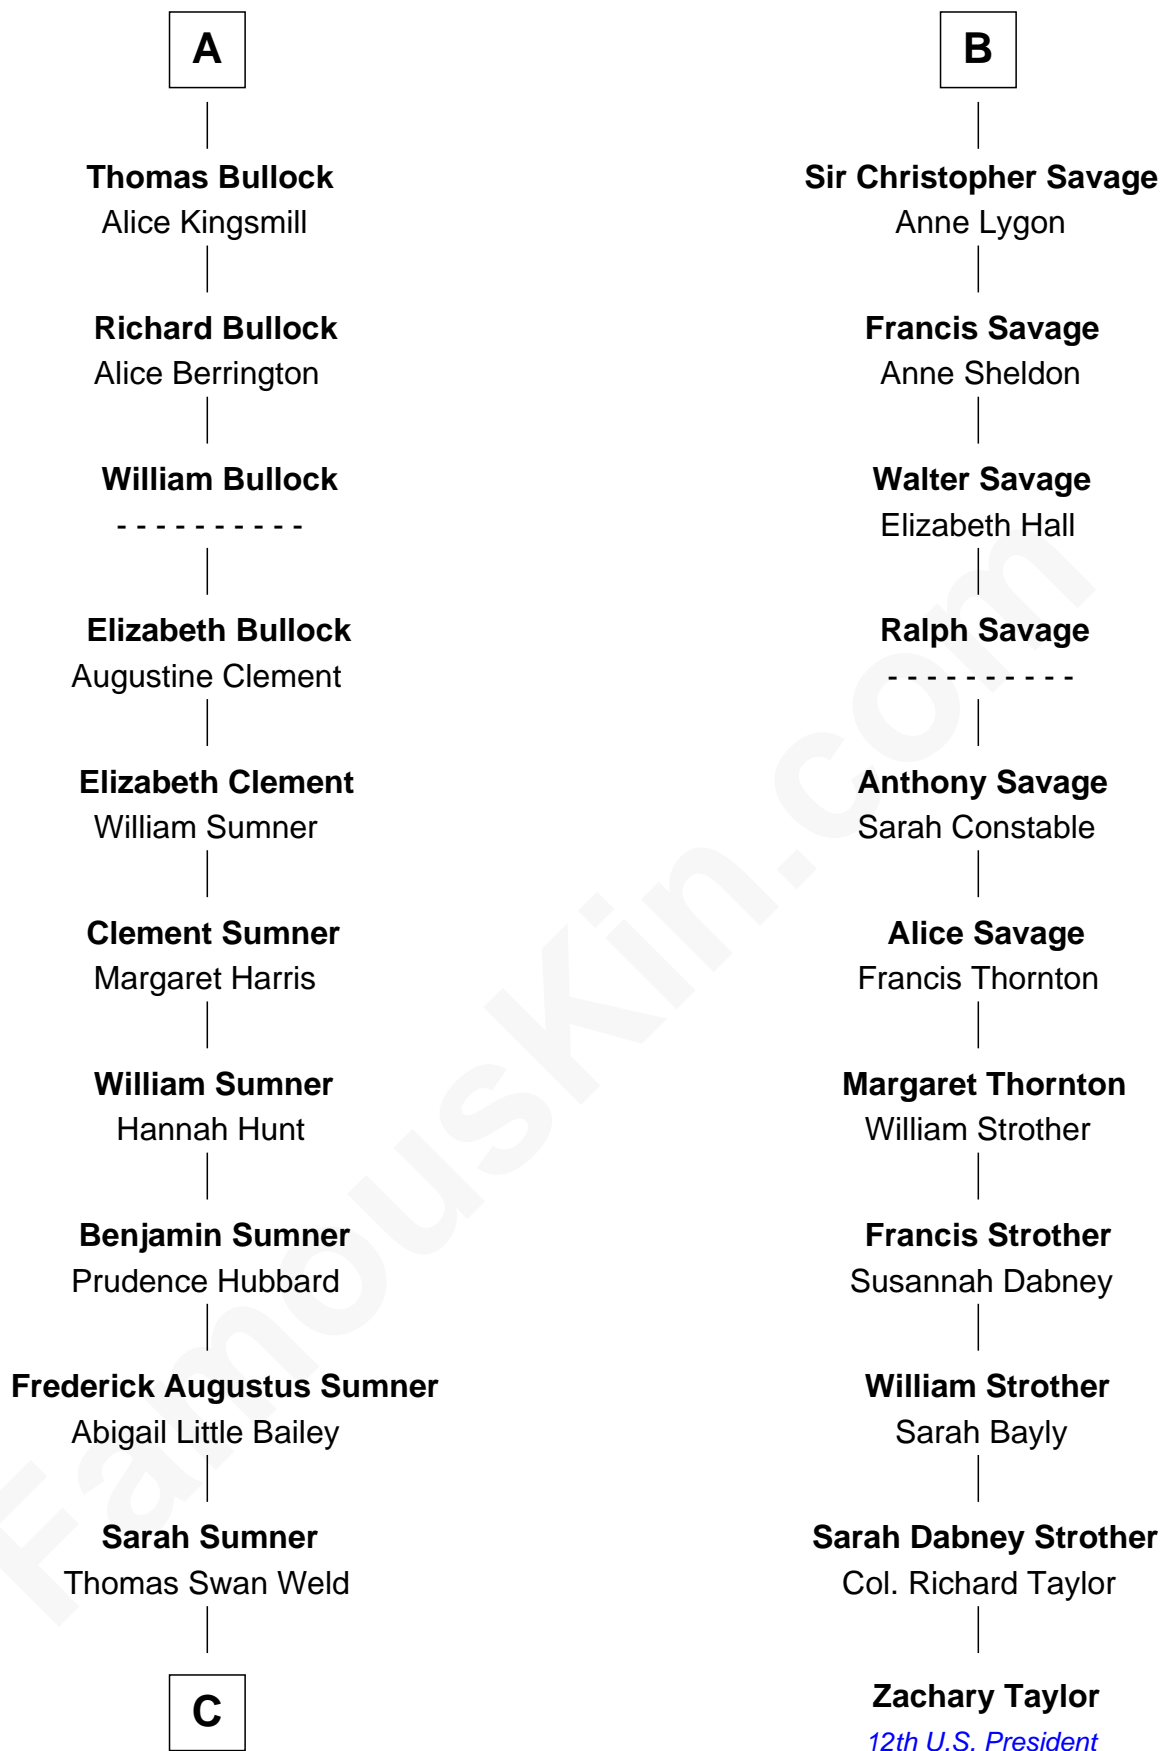

FamousKin.com

Relationship Chart of

Bill Weld

68th Governor of Massachusetts

17th cousin 3 times removed of

Zachary Taylor
12th U.S. President

Thomas de Clare
Juliana FitzMaurice

Margaret de Clare
Bartholomew de Badlesmere

Maud de Badlesmere
John de Vere

Aubrey de Vere
Alice FitzWalter

Sir Richard de Vere
Alice Sergeaux

Sir John de Vere
Elizabeth Howard

Joan de Vere
Sir William Norreys

Margaret Norreys
Gilbert Bullock

A

Margaret de Clare
Bartholomew de Badlesmere

Elizabeth de Badlesmere
Sir William de Bohun

Elizabeth de Bohun
Sir Richard Fitzalan

Elizabeth Fitzalan
Sir Robert Goushill

Joan Goushill
Sir Thomas Stanley

Katherine Stanley
Sir John Savage

Sir Christopher Savage
Anne Stanley

B

C

—
Dr. Francis Minot Weld
Fanny Elizabeth Bartholomew

—
Francis Minot Weld
Margaret Low White

—
David Weld
Mary Blake Nichols

—
Bill Weld
68th Governor of Massachusetts

FamousKin.com