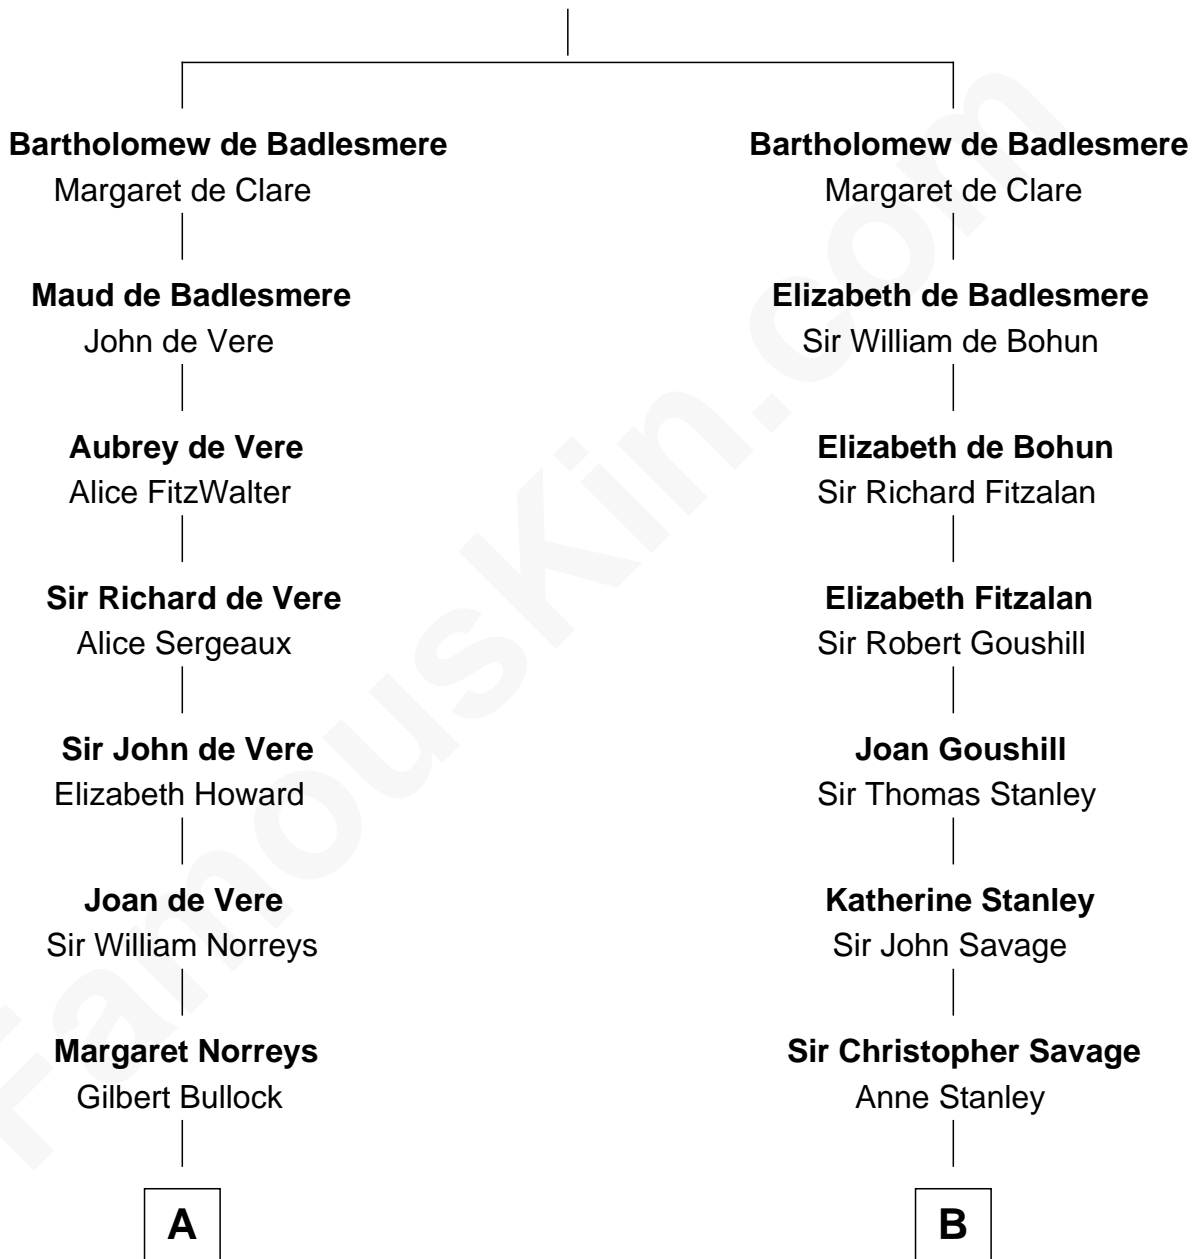

FamousKin.com

Relationship Chart of

Bill Weld

68th Governor of Massachusetts

17th cousin 3 times removed of

Zachary Taylor

12th U.S. President

Gunselm de Badlesmere

C

—
Dr. Francis Minot Weld
Fanny Elizabeth Bartholomew

—
Francis Minot Weld
Margaret Low White

—
David Weld
Mary Blake Nichols

—
Bill Weld
68th Governor of Massachusetts

FamousKin.com