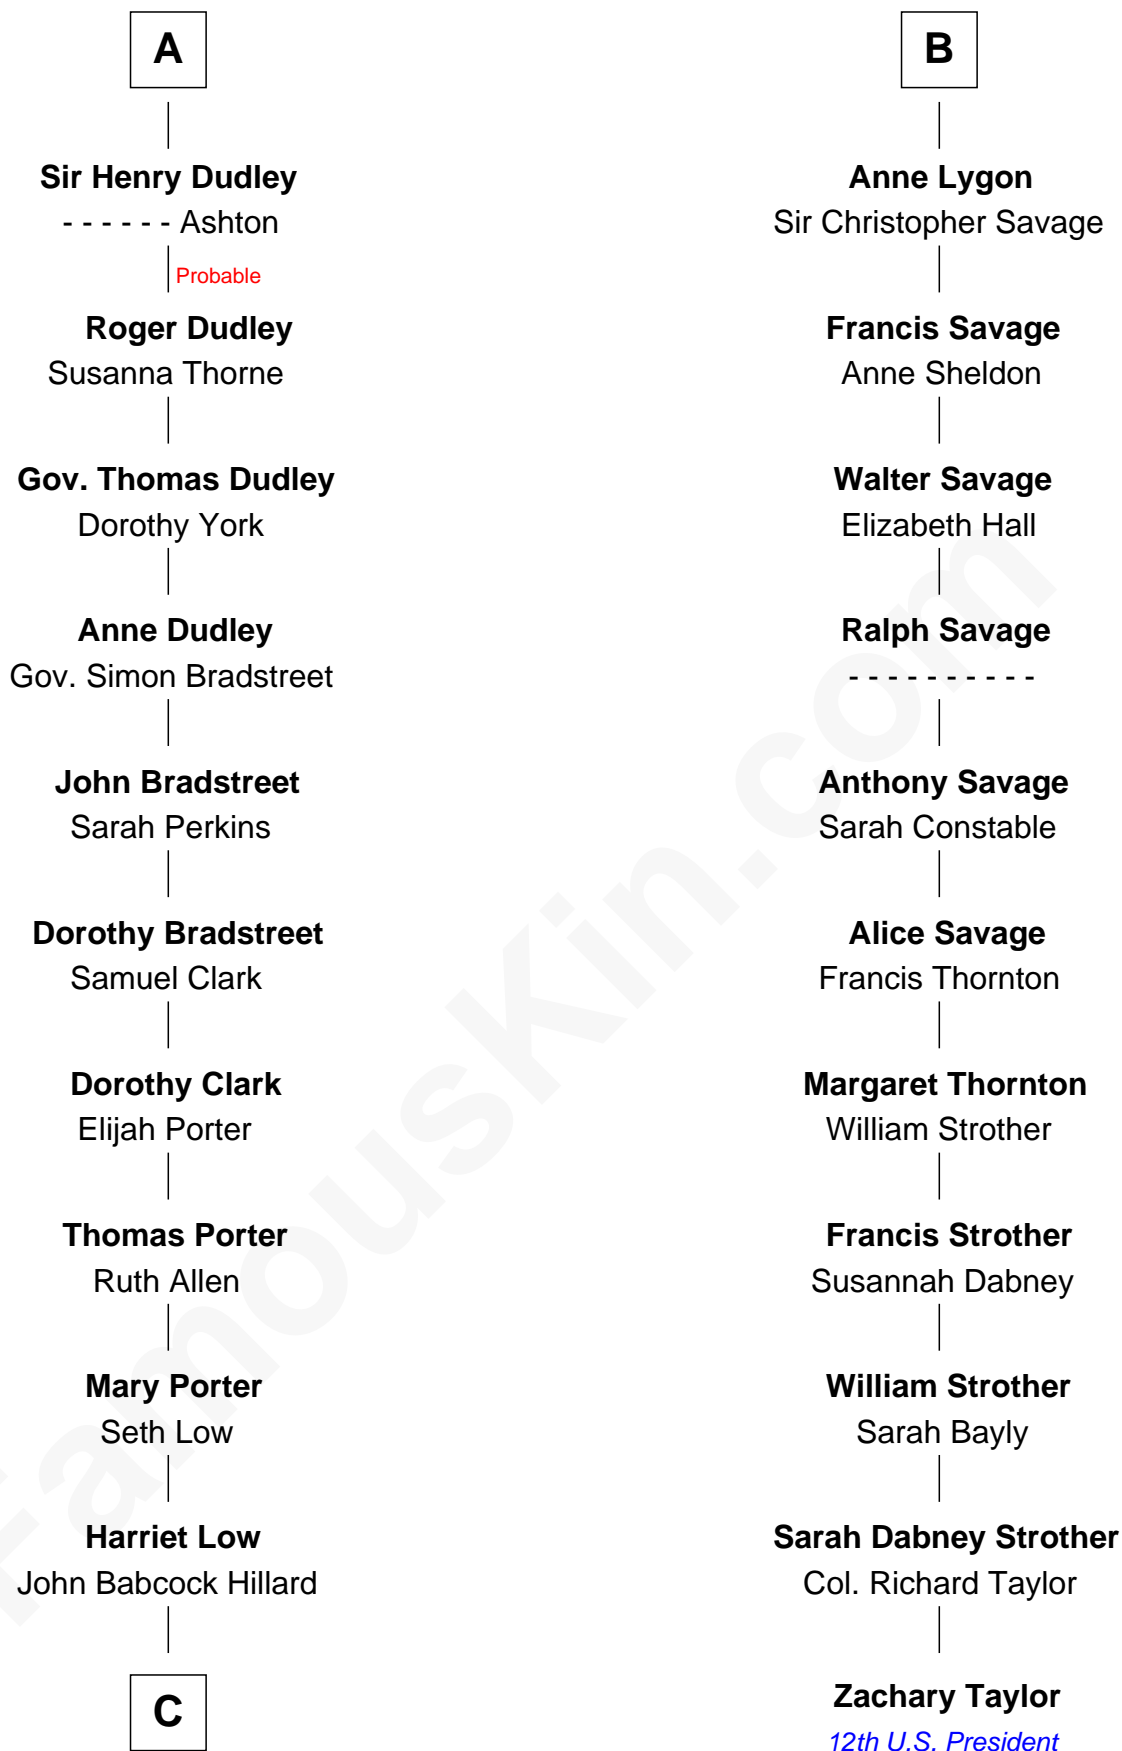

FamousKin.com

Relationship Chart of

Bill Weld

68th Governor of Massachusetts

17th cousin 3 times removed of

Zachary Taylor

12th U.S. President

Margaret de Audley

Ralph de Stafford

C

—
Harriet Hillard
William Augustus White

—
Margaret Low White
Francis Minot Weld

—
David Weld
Mary Blake Nichols

—
Bill Weld
68th Governor of Massachusetts

FamousKin.com