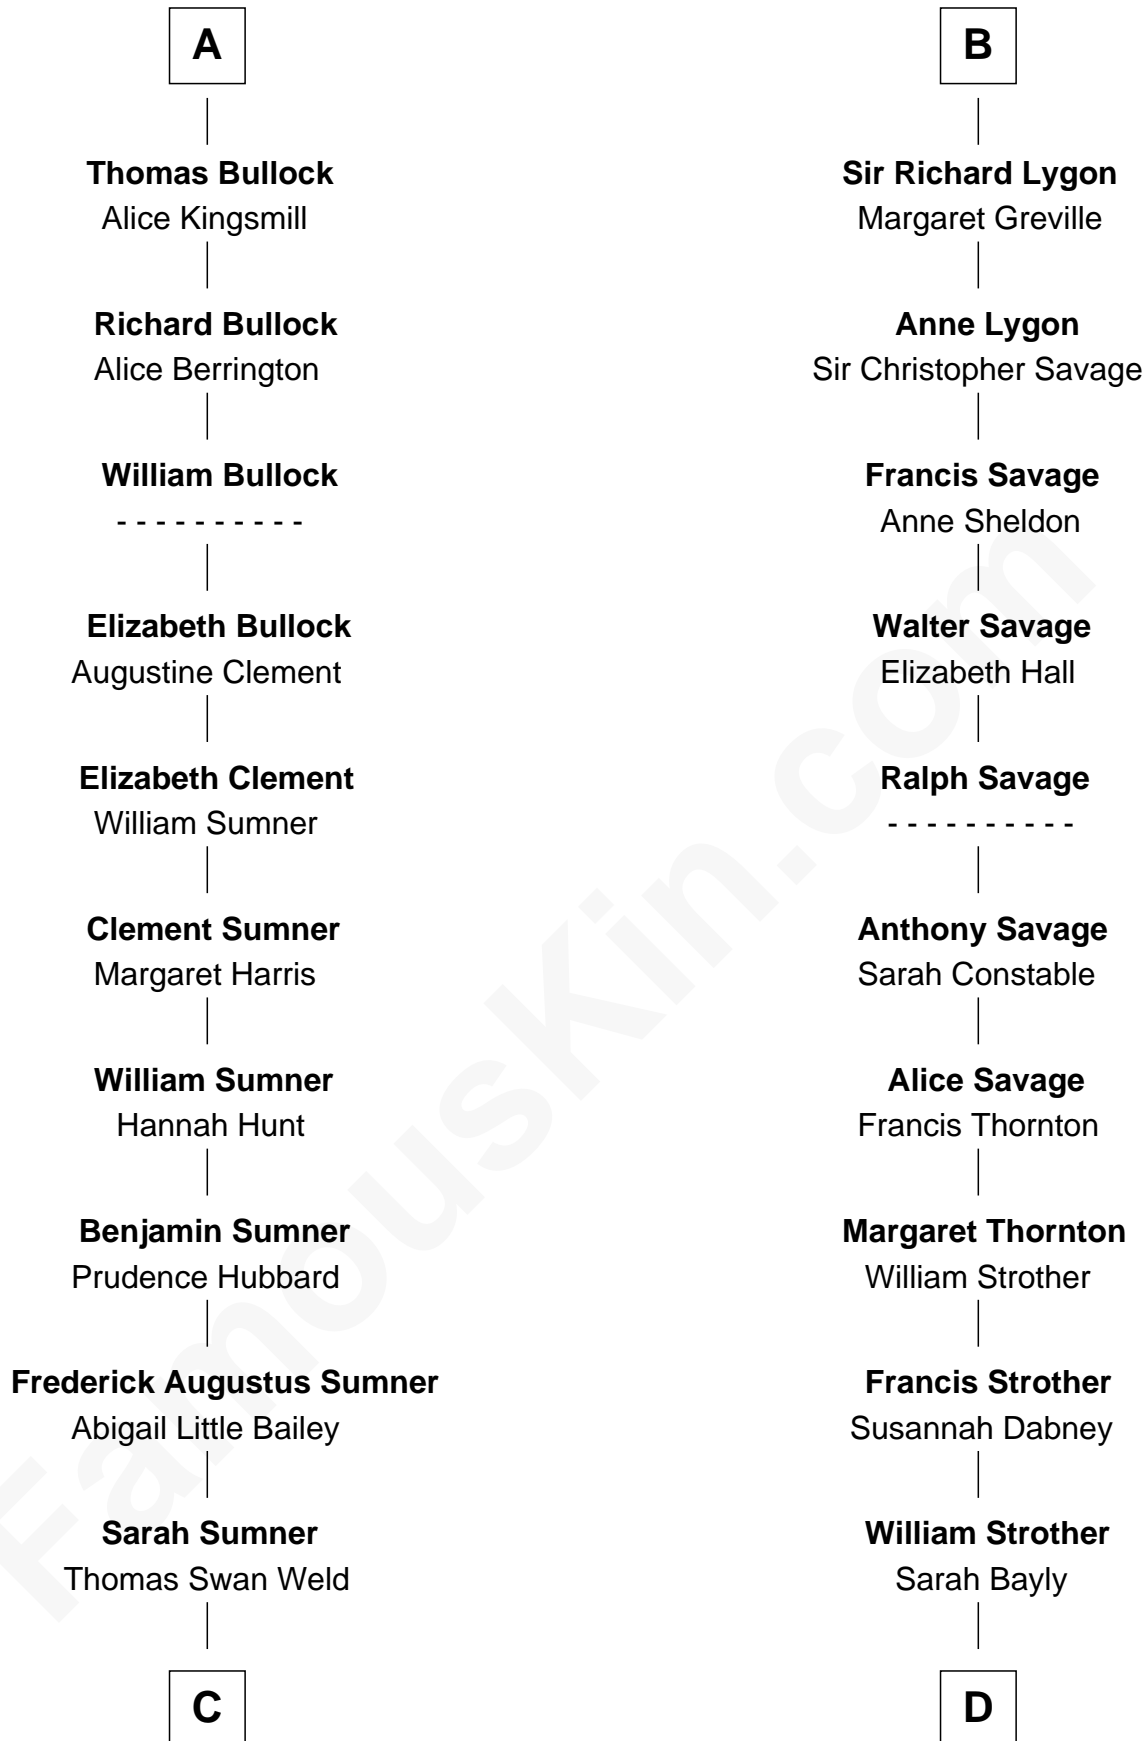

FamousKin.com

Relationship Chart of

Bill Weld

68th Governor of Massachusetts

18th cousin 2 times removed of

Zachary Taylor

12th U.S. President

Hugh le Despencer

Eleanor de Clare

FamousKin.com