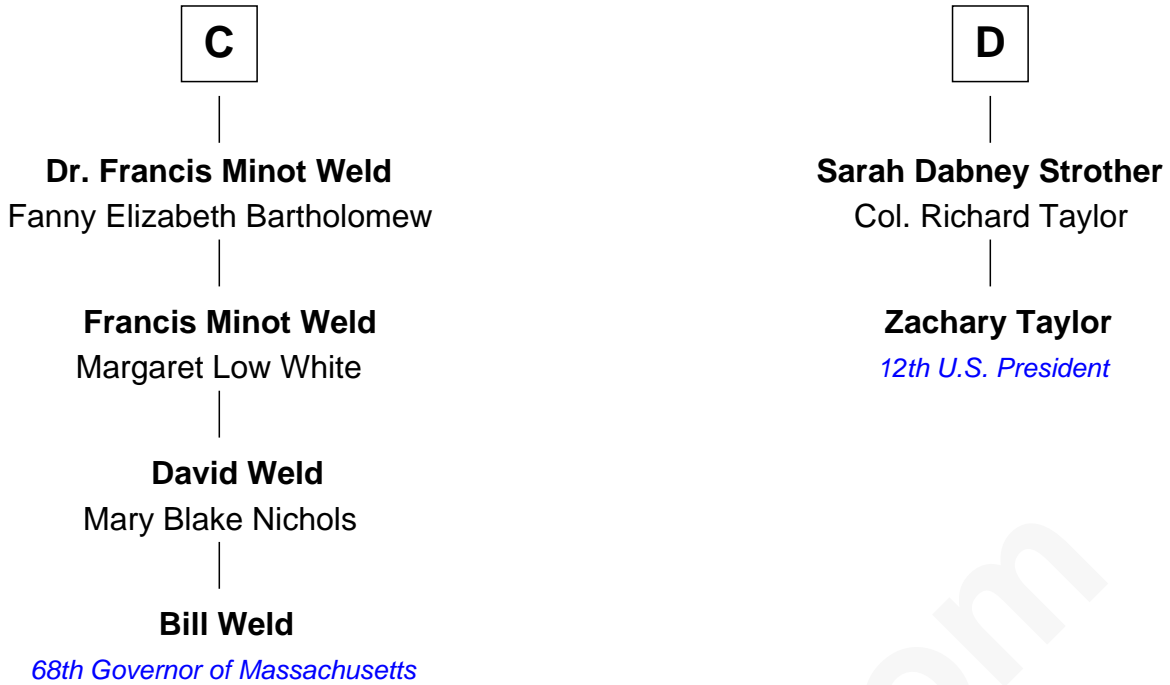

FamousKin.com

Relationship Chart of

Bill Weld

68th Governor of Massachusetts

18th cousin 2 times removed of

Zachary Taylor

12th U.S. President

Hugh le Despencer

Eleanor de Clare

FamousKin.com