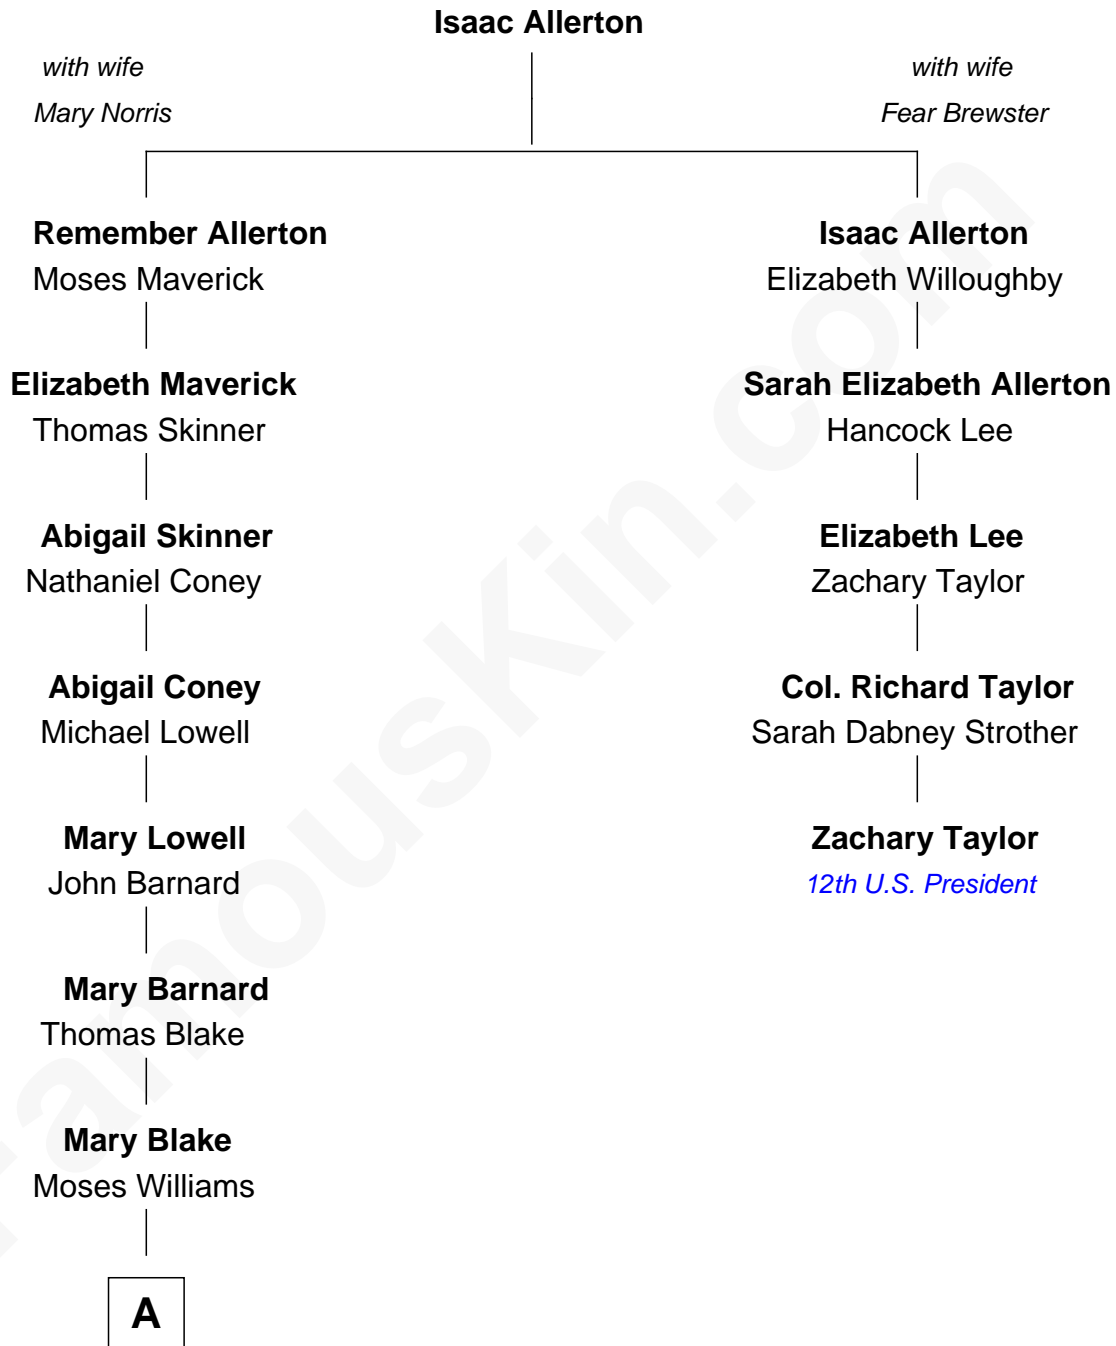

# FamousKin.com Relationship Chart of

**Bill Weld**

*68th Governor of Massachusetts*

4th cousin 7 times removed of

**Zachary Taylor**

*12th U.S. President*

**A**

—  
**Sarah Elizabeth Williams**

William Henry Slocum

—  
**Mary Blake Slocum**

John White Treadwell Nichols

—  
**John Treadwell Nichols**

Cornelia DuBois Floyd

—  
**Mary Blake Nichols**

David Weld

—  
**Bill Weld**

*68th Governor of Massachusetts*