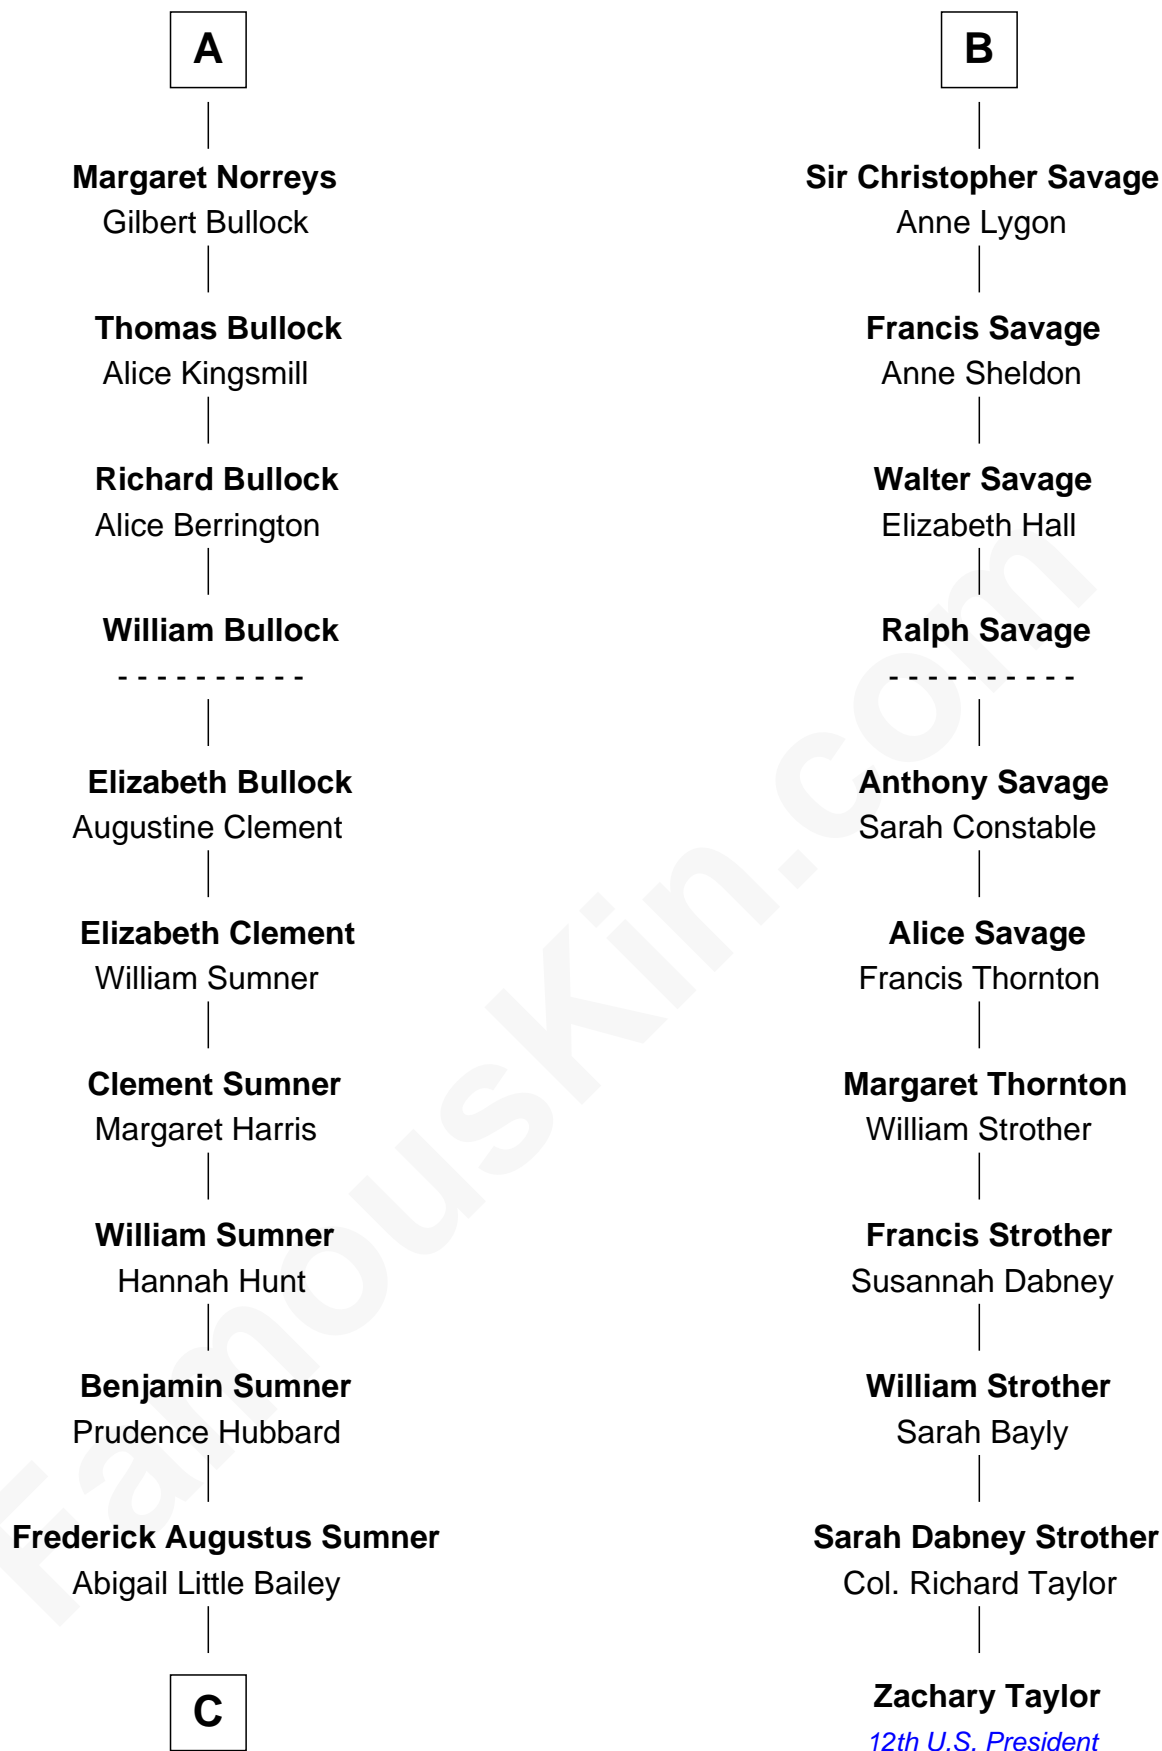

FamousKin.com

Relationship Chart of

Bill Weld

68th Governor of Massachusetts
17th cousin 4 times removed of

Zachary Taylor
12th U.S. President

C

Sarah Sumner
Thomas Swan Weld

Dr. Francis Minot Weld
Fanny Elizabeth Bartholomew

Francis Minot Weld
Margaret Low White

David Weld
Mary Blake Nichols

Bill Weld
68th Governor of Massachusetts

FamousKin.com