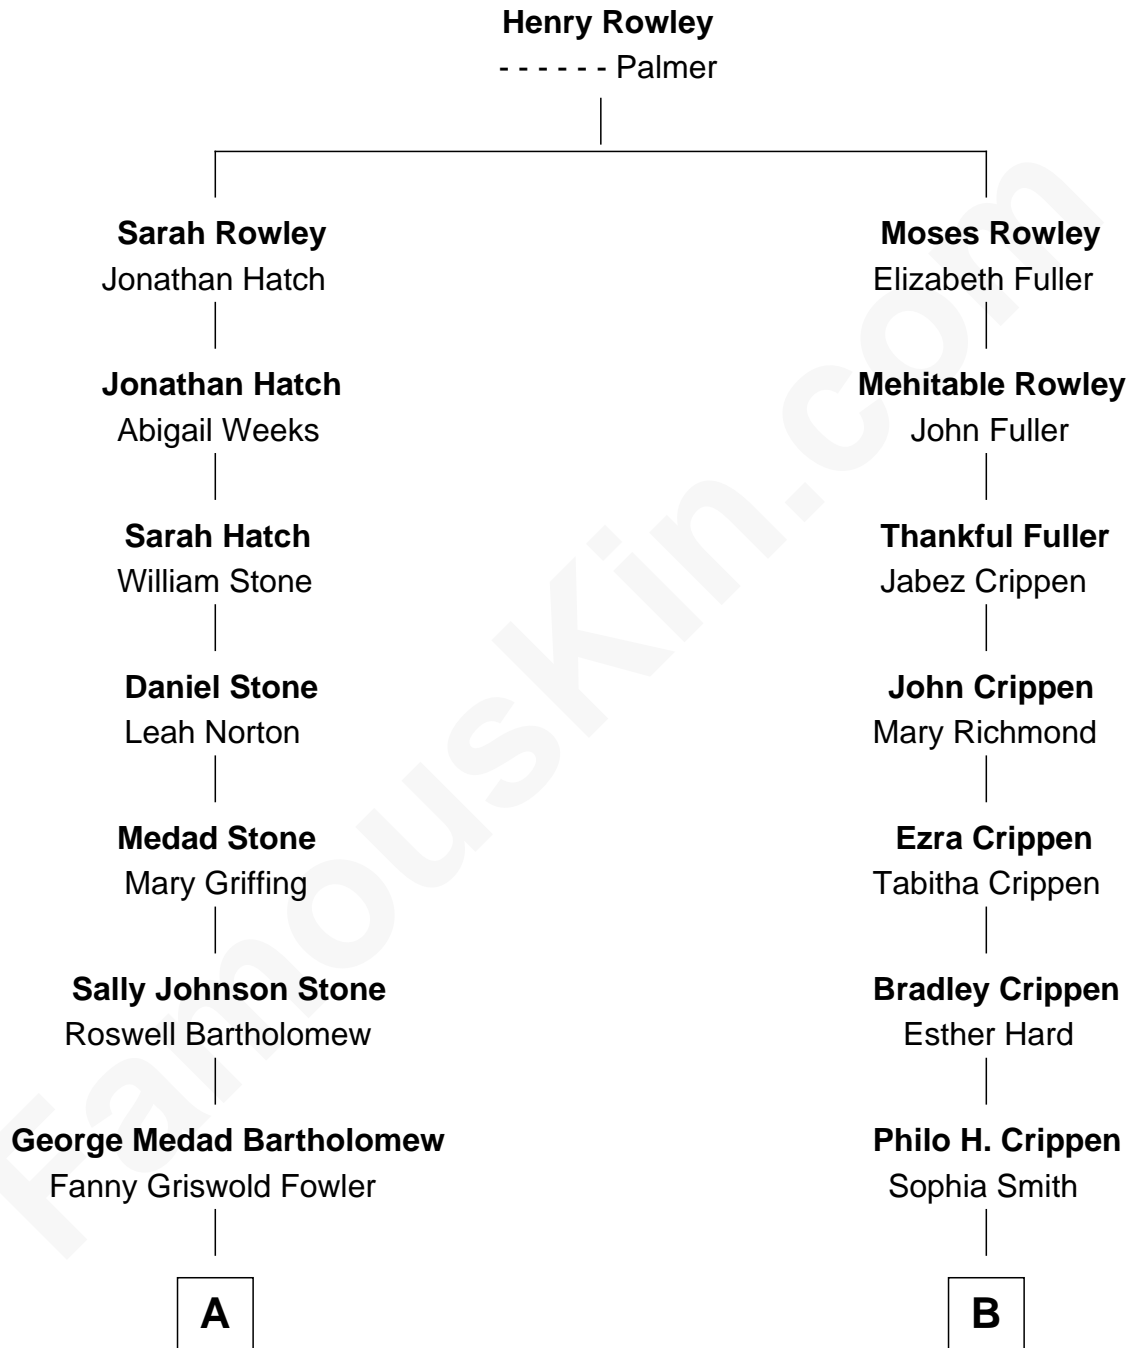

## Relationship Chart of

### Bill Weld

68th Governor of Massachusetts

8th cousin 2 times removed of

**Dr. Hawley H. Crippen**

Murderer in Erik Larson's "Thunderstruck"

FamousKin.com