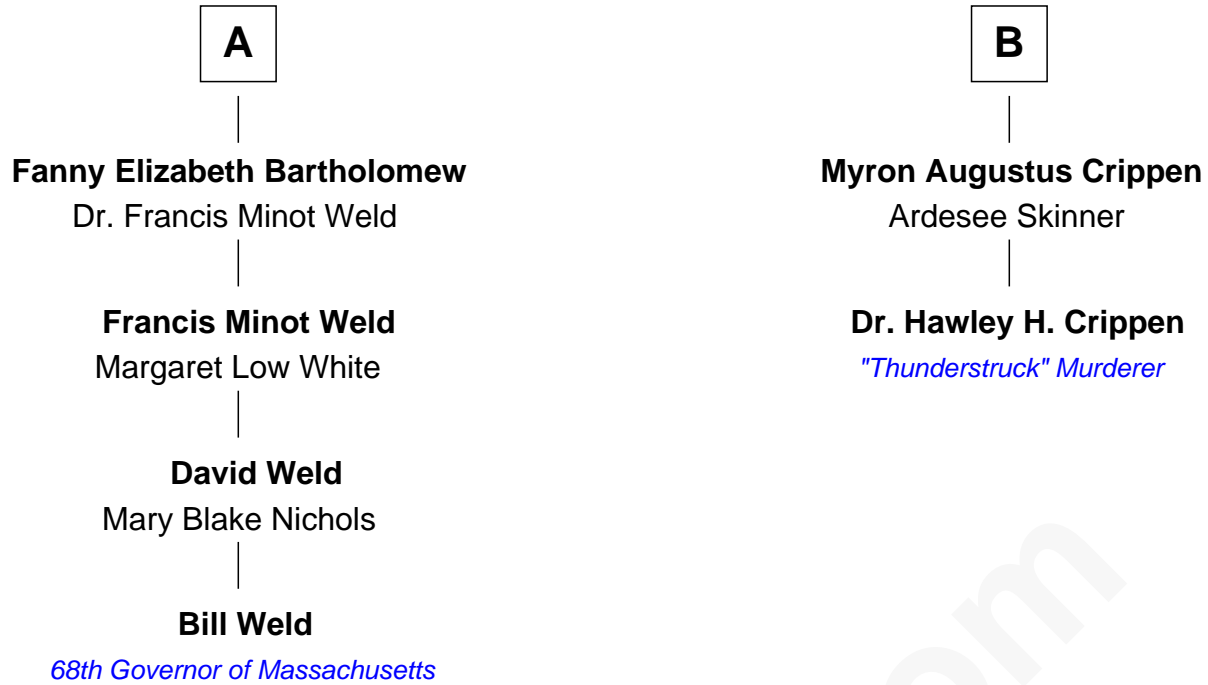

## Relationship Chart of

### Bill Weld

68th Governor of Massachusetts

8th cousin 2 times removed of

**Dr. Hawley H. Crippen**

Murderer in Erik Larson's "Thunderstruck"

FamousKin.com