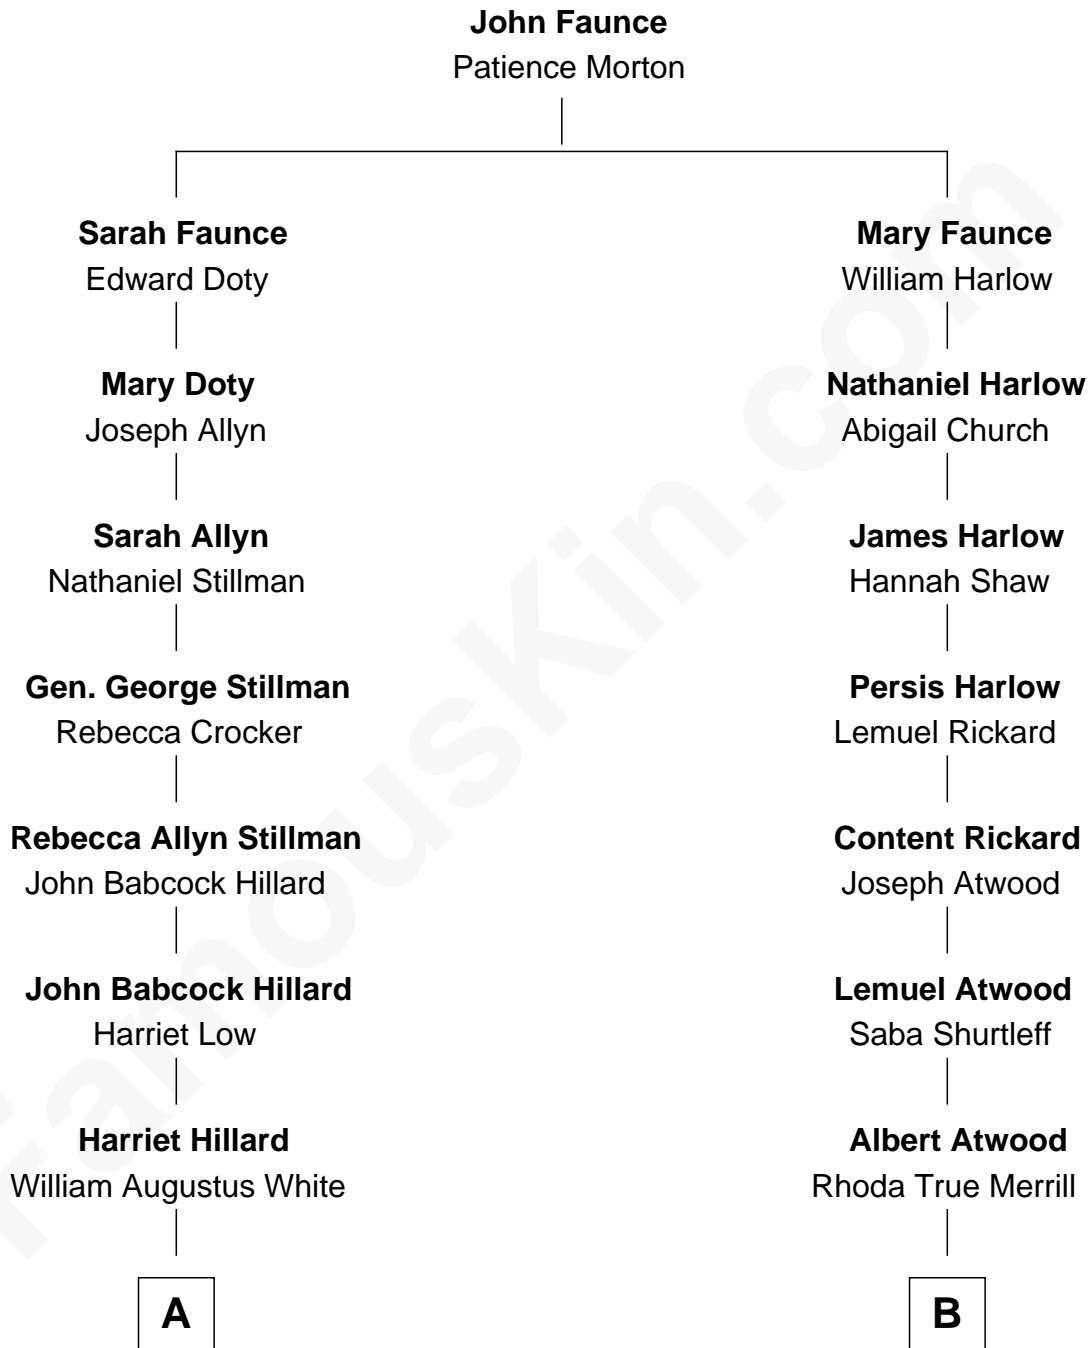

FamousKin.com Relationship Chart of

Bill Weld

68th Governor of Massachusetts

9th cousin 2 times removed of

Dave Cowens

NBA Hall of Famer

A

Margaret Low White

Francis Minot Weld

David Weld

Mary Blake Nichols

Bill Weld

68th Governor of Massachusetts

B

Thomas Albert Atwood

Priscilla Ann Kelly