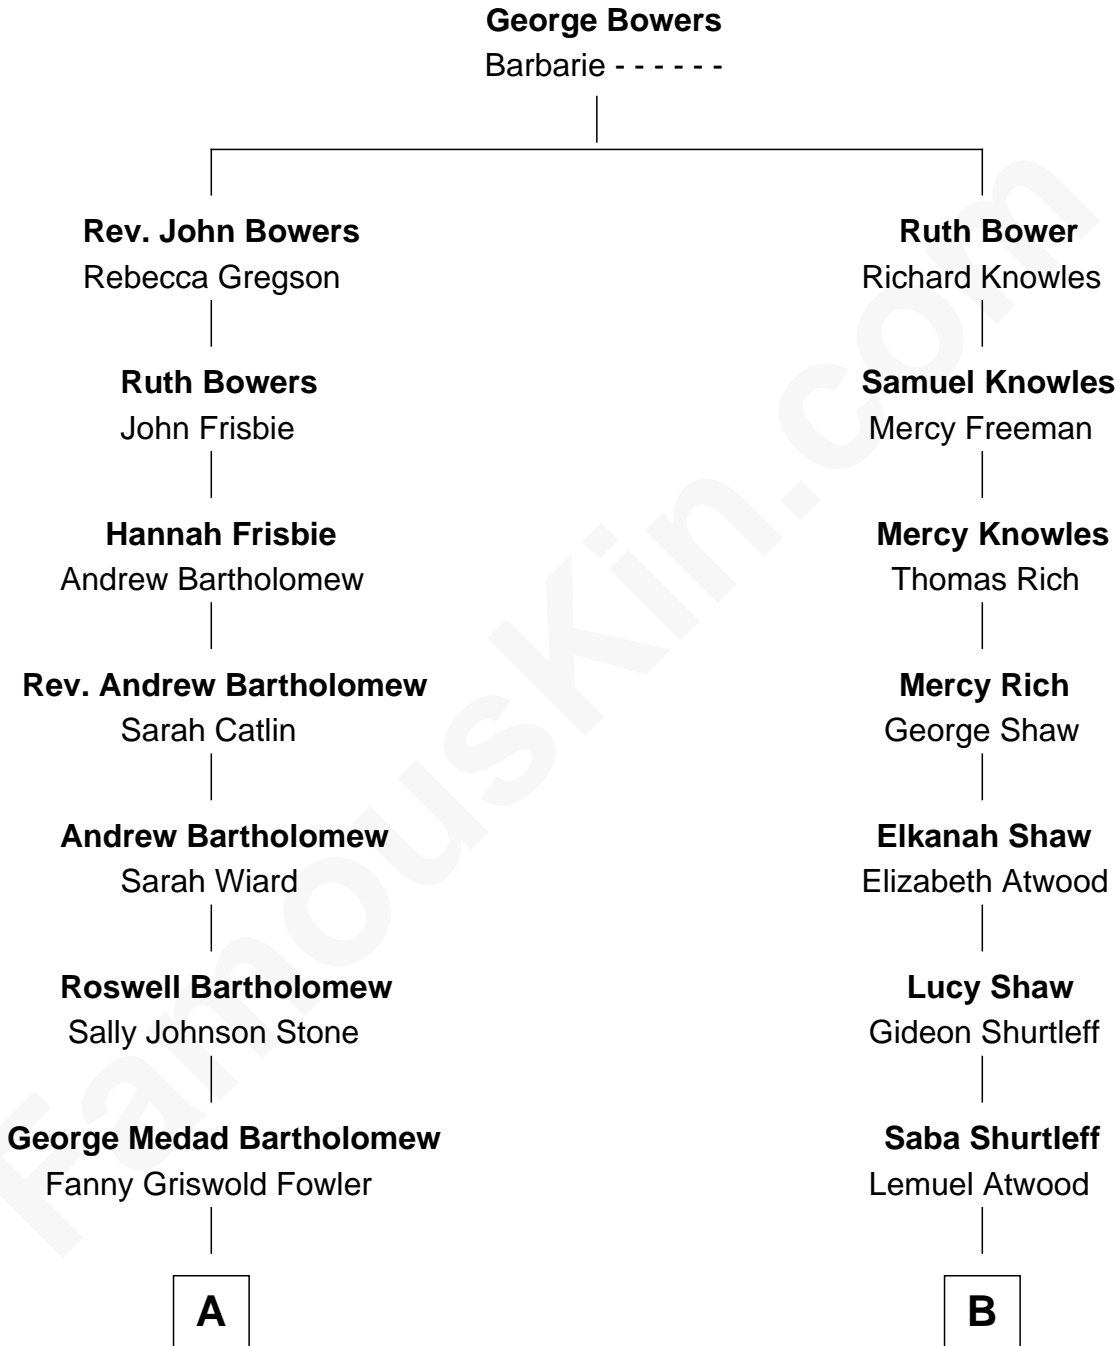

# FamousKin.com Relationship Chart of

**Bill Weld**

*68th Governor of Massachusetts*

**10th cousin 2 times removed of**

**Dave Cowens**

*NBA Hall of Famer*

**A**

**Fanny Elizabeth Bartholomew**

Dr. Francis Minot Weld

**Francis Minot Weld**

Margaret Low White

**David Weld**

Mary Blake Nichols

**Bill Weld**

*68th Governor of Massachusetts*

**B**

**Albert Atwood**

Rhoda True Merrill

**Thomas Albert Atwood**

Priscilla Ann Kelly

**Charles Albert Atwood**

Mina Sylvia Cundiff

**Stanley True Atwood**

Dorothy Ann Ulrich