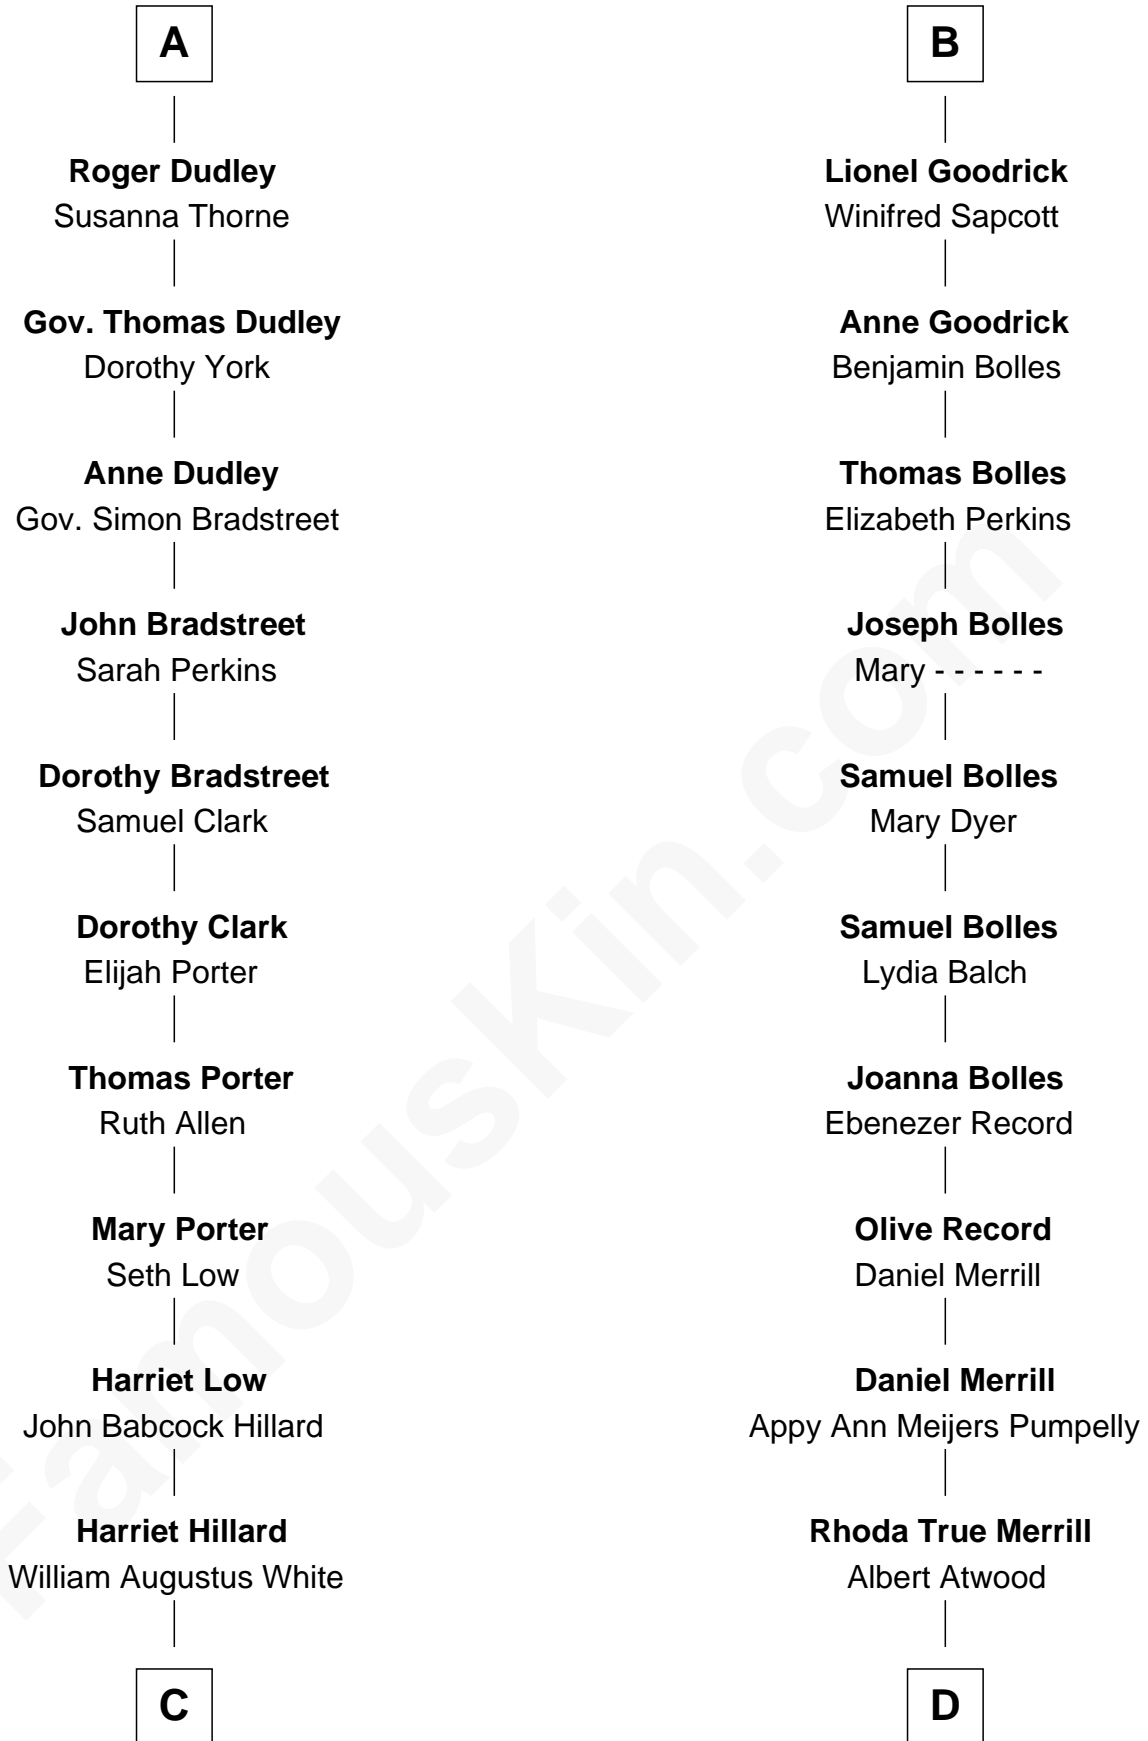

FamousKin.com Relationship Chart of

Bill Weld

68th Governor of Massachusetts

19th cousin 2 times removed of

Dave Cowens

NBA Hall of Famer

Sir Henry de Percy

Idoine de Clifford

C

Margaret Low White

Francis Minot Weld

David Weld

Mary Blake Nichols

Bill Weld

68th Governor of Massachusetts

D