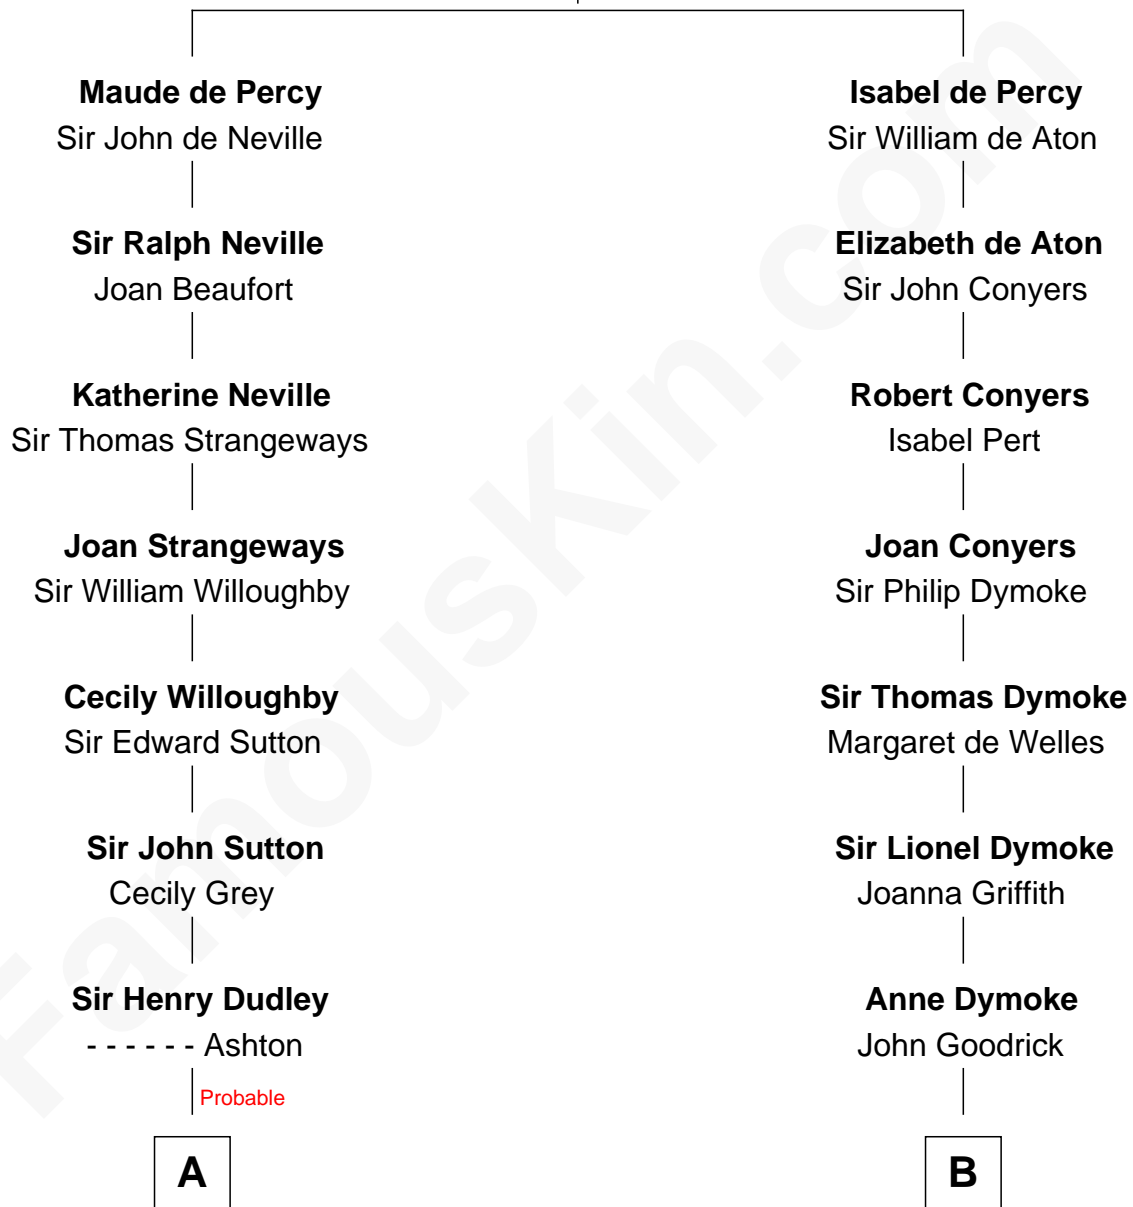

FamousKin.com Relationship Chart of

Bill Weld

68th Governor of Massachusetts

19th cousin 2 times removed of

Dave Cowens

NBA Hall of Famer

Sir Henry de Percy

Idoine de Clifford

C

Margaret Low White

Francis Minot Weld

David Weld

Mary Blake Nichols

Bill Weld

68th Governor of Massachusetts

D