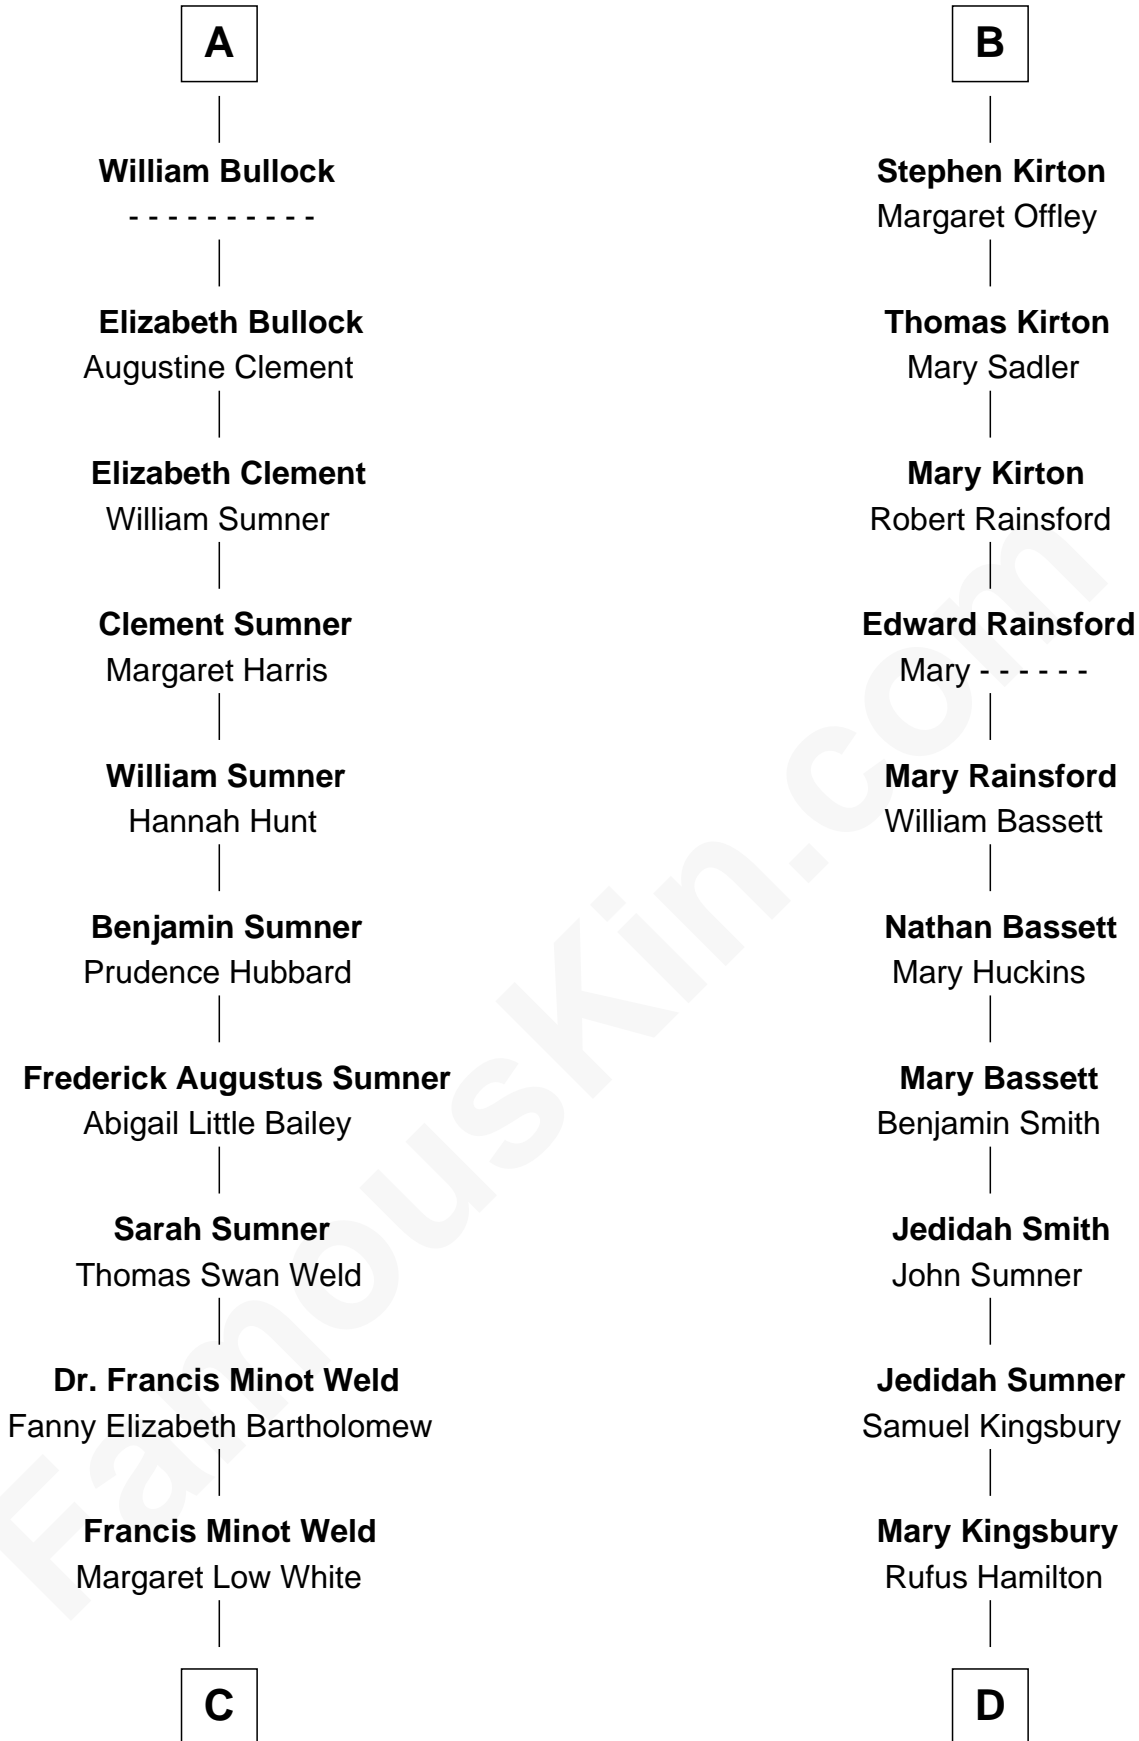

FamousKin.com

Relationship Chart of

Bill Weld

68th Governor of Massachusetts

18th cousin 3 times removed of

Thomas J. Watson, Jr.
President and CEO of I.B.M.

C

David Weld
Mary Blake Nichols

Bill Weld
68th Governor of Massachusetts

D

Mary Hamilton
Dr. Oliver Kittredge

Oliver Kittredge
Julia Ann Estabrook

Arthur Melville Kittredge
Mary Jeannette Broadwell

Mary Jeannette Kittredge
Thomas John Watson