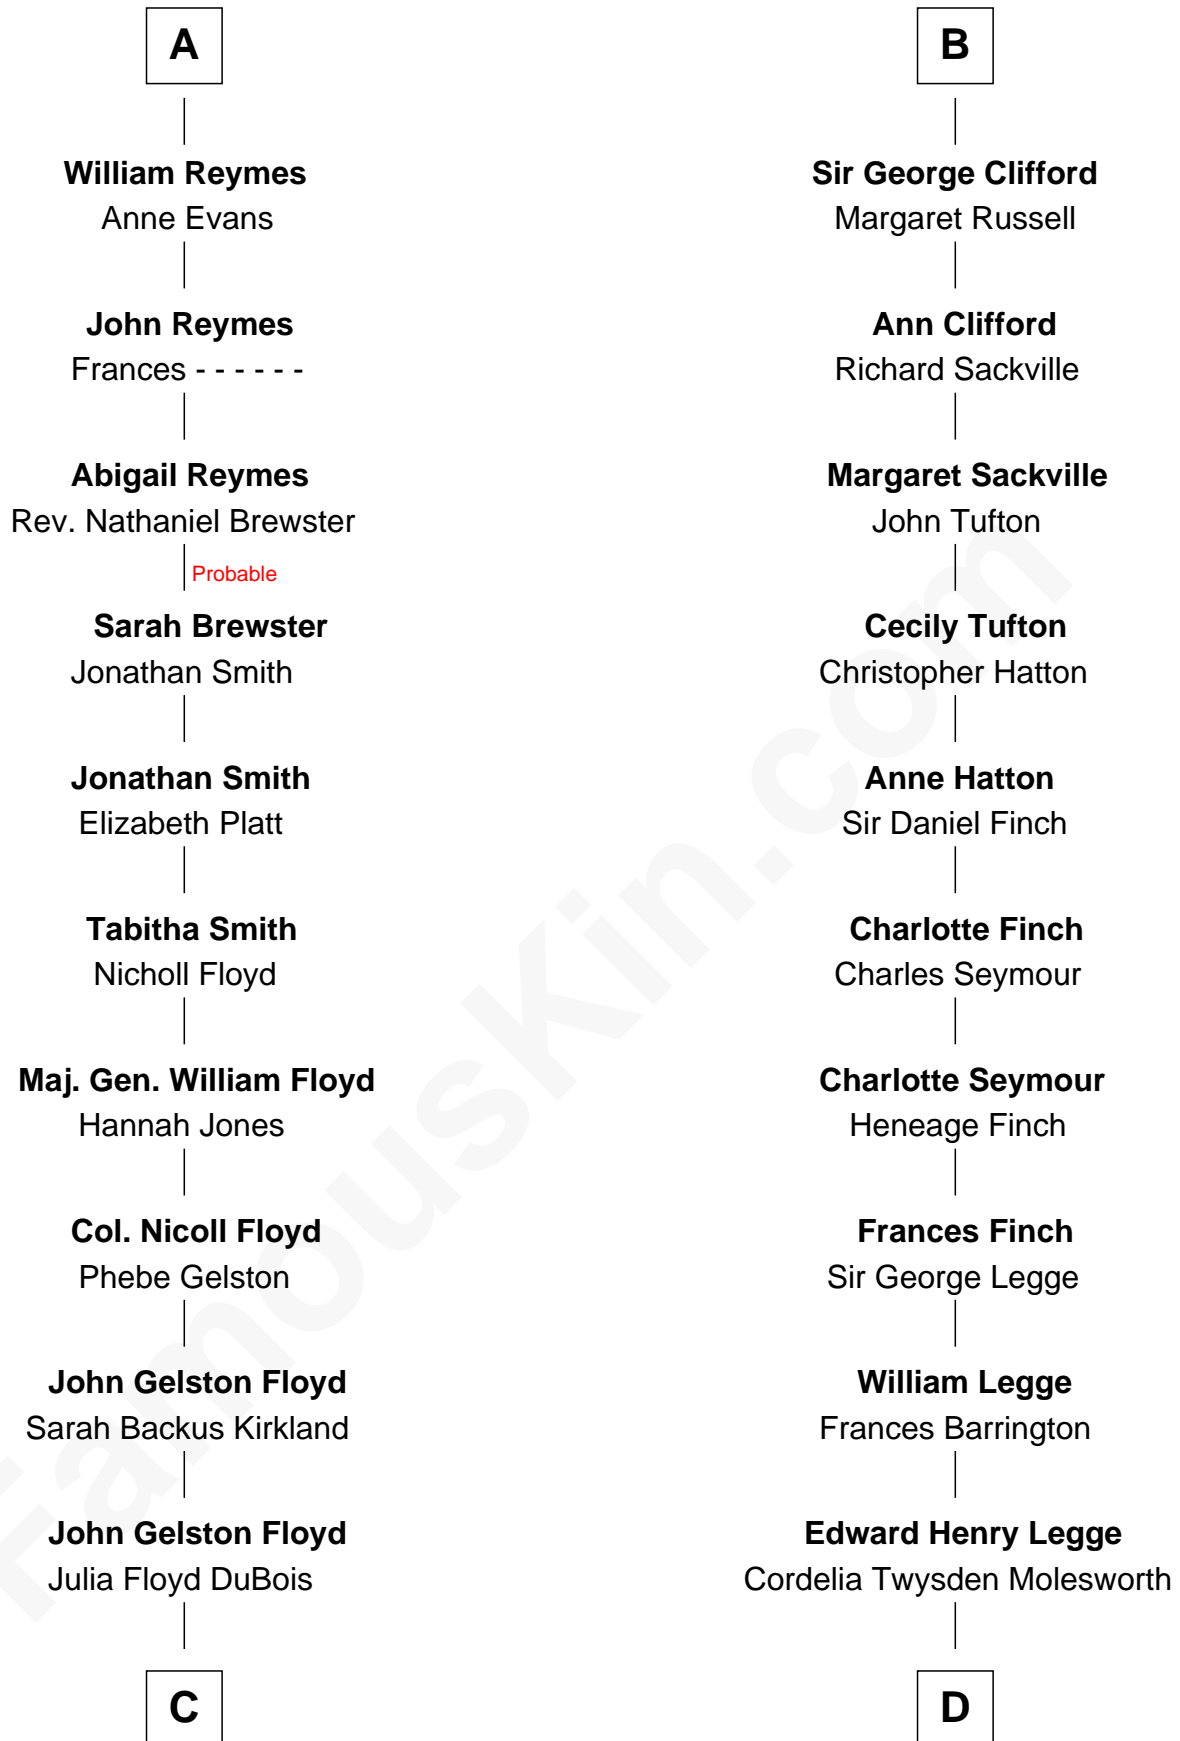

FamousKin.com Relationship Chart of

Bill Weld

68th Governor of Massachusetts

19th cousin 1 time removed of

Kit Harington

TV Actor - "Game of Thrones"

Sir Thomas de Beauchamp

Katherine de Mortimer

Sir William Beauchamp

Joan Fitzalan

Joan Beauchamp

James Butler

Sir Thomas Butler

Anne Hankeford

Margaret Butler

Sir William Boleyn

Elizabeth Greystoke

William Dacre

Elizabeth Talbot

Anne Dacre

Henry Clifford

B

C

Cornelia DuBois Floyd
John Treadwell Nichols

Mary Blake Nichols
David Weld

Bill Weld
68th Governor of Massachusetts

D

Lois Marjorie Legge
Ernest Wriothesley Denny

Lavender Cecilia Denny
John Charles Dundas Harington

Sir David Richard Harington
Deborah Jane Catesby