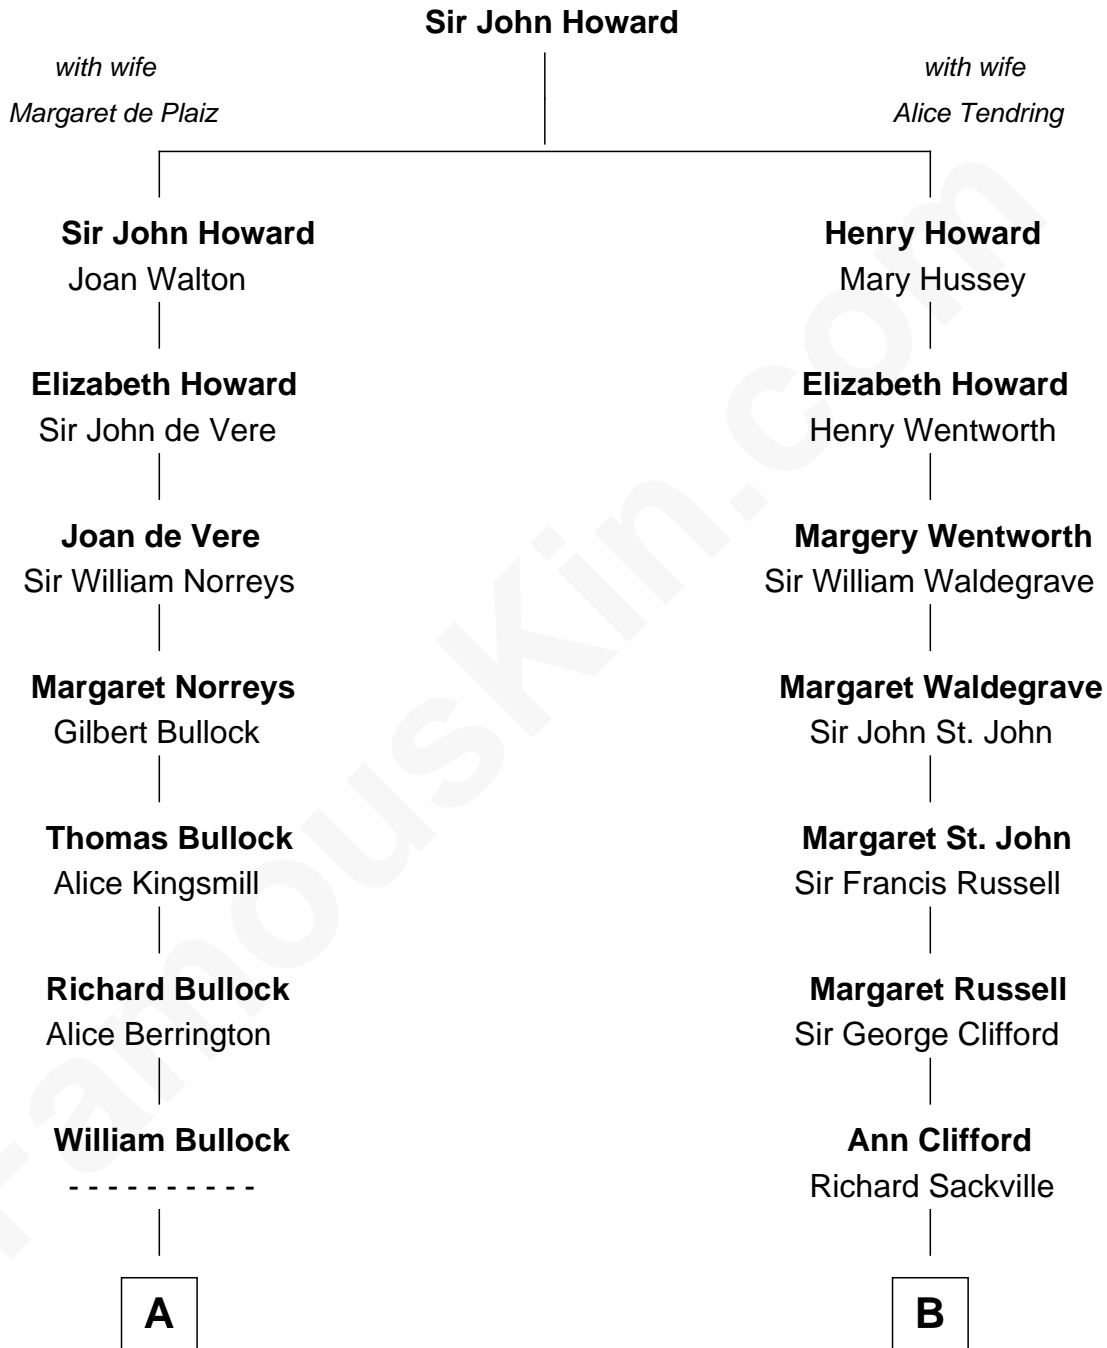

FamousKin.com Relationship Chart of

Bill Weld

68th Governor of Massachusetts

17th cousin 1 time removed of

Kit Harington

TV Actor - "Game of Thrones"

C

Sir David Richard Harington

Deborah Jane Catesby

Kit Harington

TV Actor - "Game of Thrones"

FamousKin.com