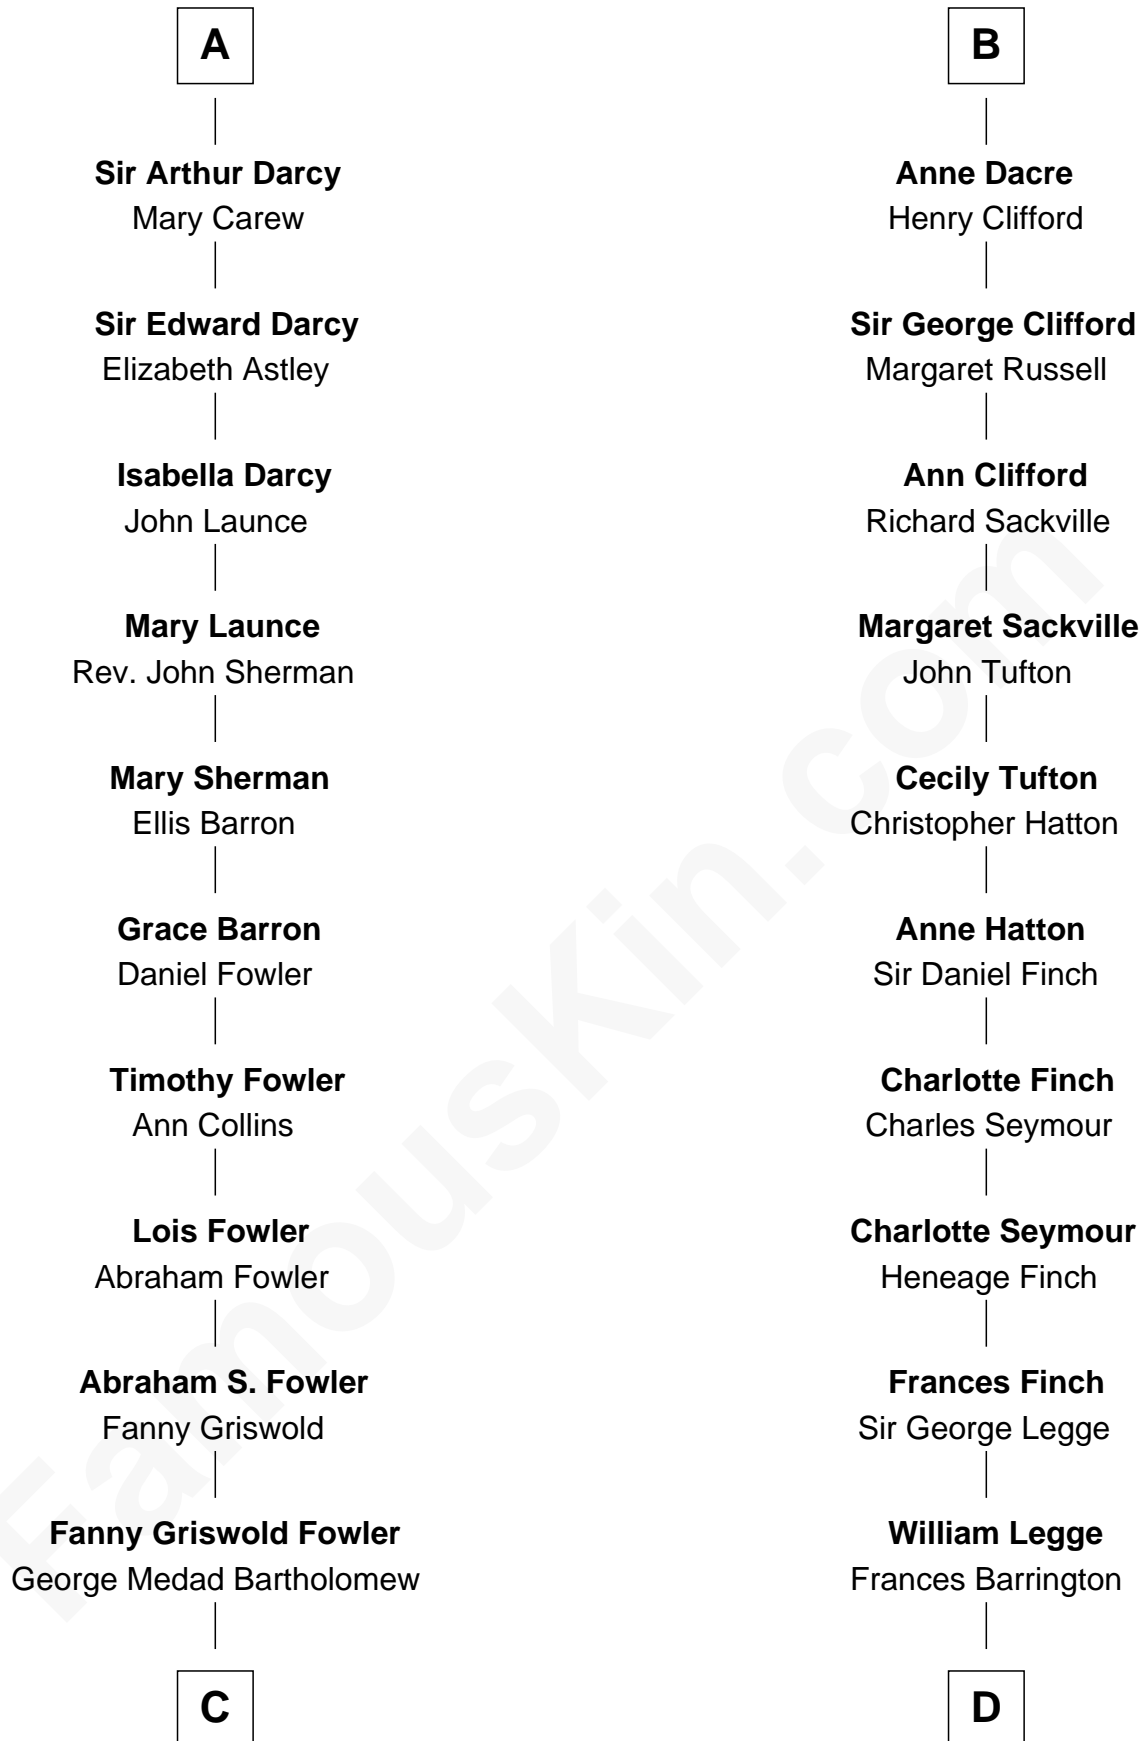

# FamousKin.com Relationship Chart of

**Bill Weld**

68th Governor of Massachusetts

20th cousin 1 time removed of

**Kit Harington**

TV Actor - "Game of Thrones"

**John de Botetourte**

Maud FitzThomas

**C**

**Fanny Elizabeth Bartholomew**

Dr. Francis Minot Weld

**Francis Minot Weld**

Margaret Low White

**David Weld**

Mary Blake Nichols

**Bill Weld**

*68th Governor of Massachusetts*

**D**

**Edward Henry Legge**

Cordelia Twysden Molesworth

**Lois Marjorie Legge**

Ernest Wriothsesley Denny

**Lavender Cecilia Denny**

John Charles Dundas Harington