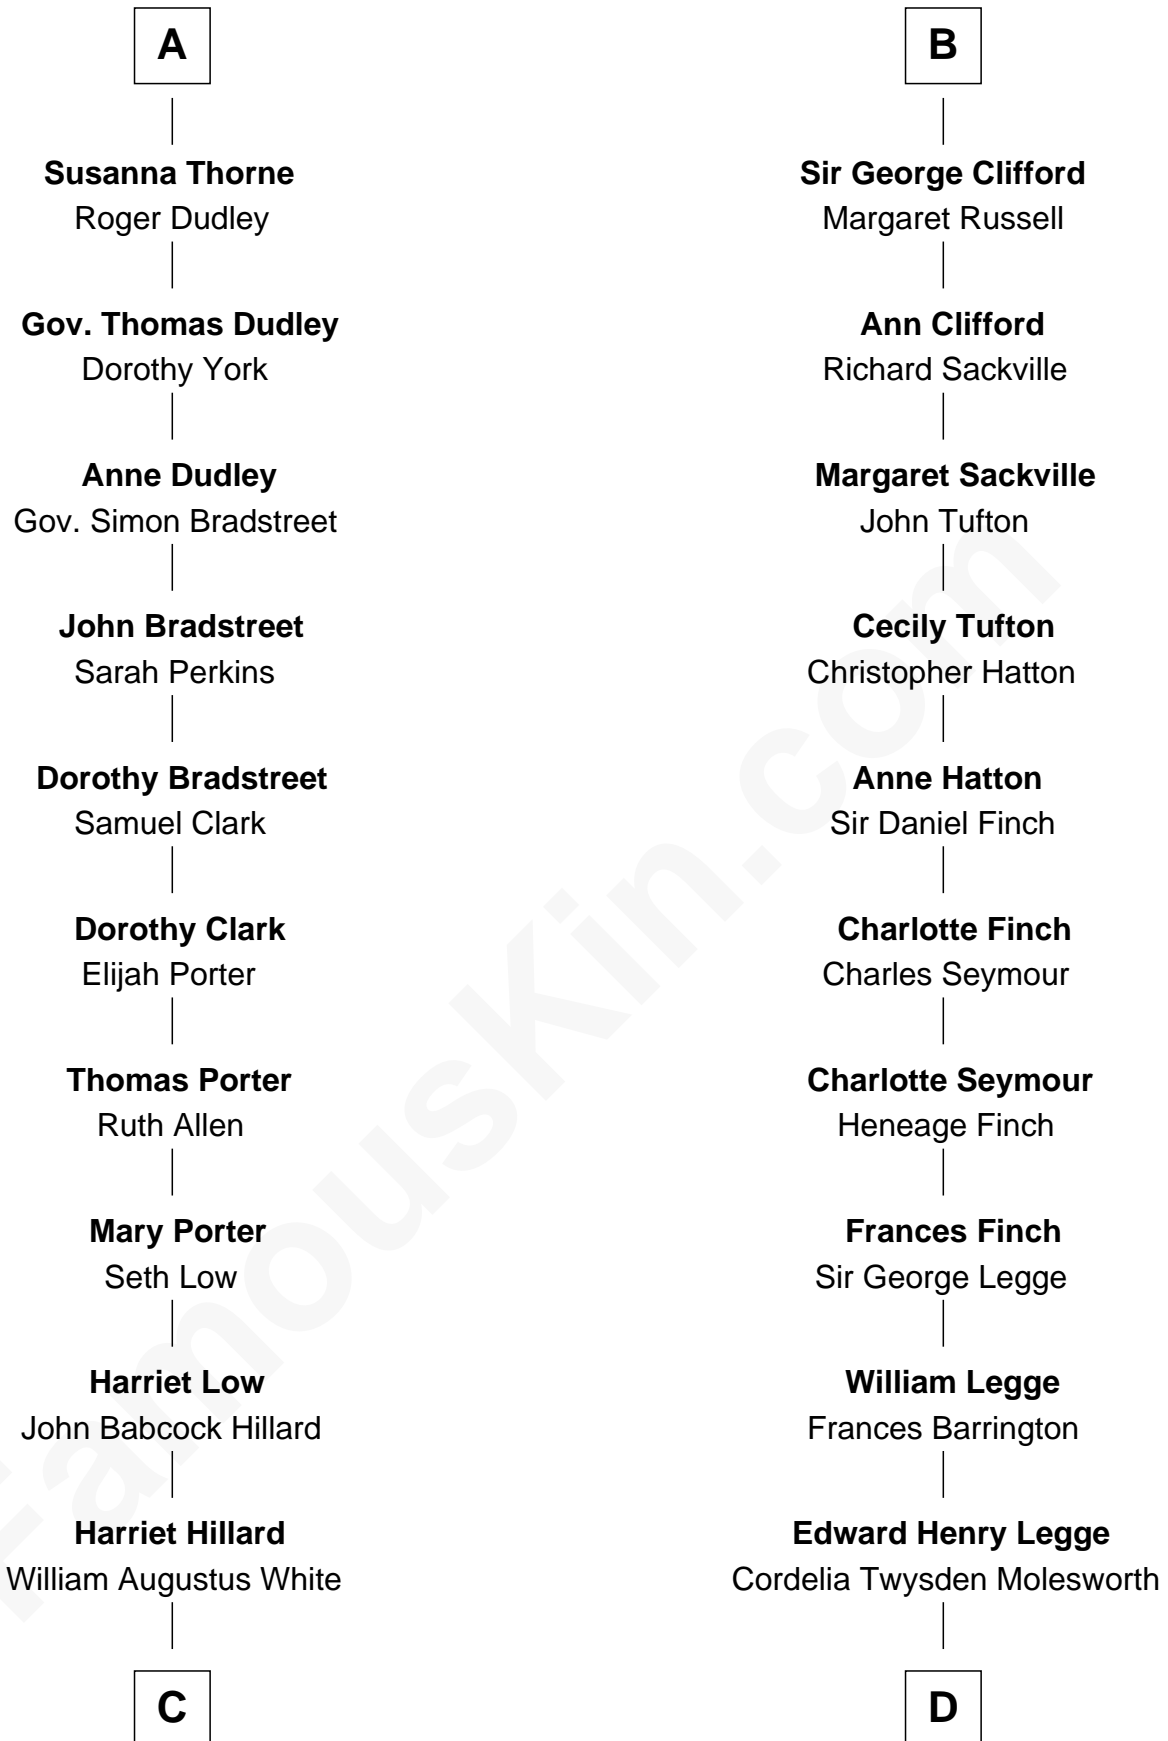

# FamousKin.com Relationship Chart of

**Bill Weld**

*68th Governor of Massachusetts*

19th cousin 1 time removed of

**Kit Harington**

*TV Actor - "Game of Thrones"*

**Sir John Grey**

Avice Marmion

**C**

**Margaret Low White**

Francis Minot Weld

**David Weld**

Mary Blake Nichols

**Bill Weld**

*68th Governor of Massachusetts*

**D**

**Lois Marjorie Legge**

Ernest Wriothesley Denny

**Lavender Cecilia Denny**

John Charles Dundas Harington

**Sir David Richard Harington**

Deborah Jane Catesby

**Kit Harington**

*TV Actor - "Game of Thrones"*