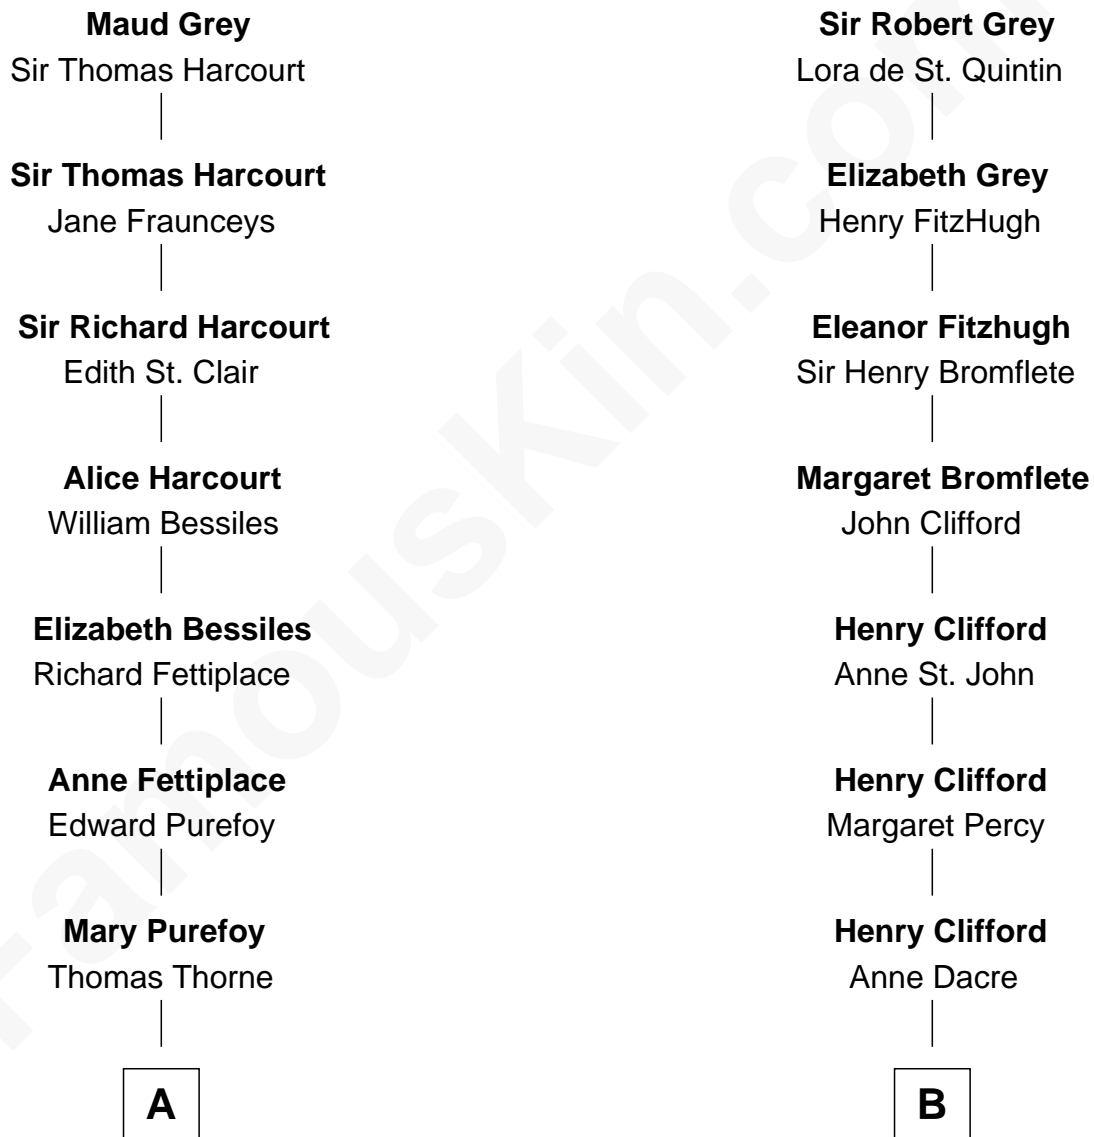

# FamousKin.com Relationship Chart of

**Bill Weld**

*68th Governor of Massachusetts*

19th cousin 1 time removed of

**Kit Harington**

*TV Actor - "Game of Thrones"*

**Sir John Grey**

Avice Marmion

**C**

**Margaret Low White**

Francis Minot Weld

**David Weld**

Mary Blake Nichols

**Bill Weld**

*68th Governor of Massachusetts*

**D**