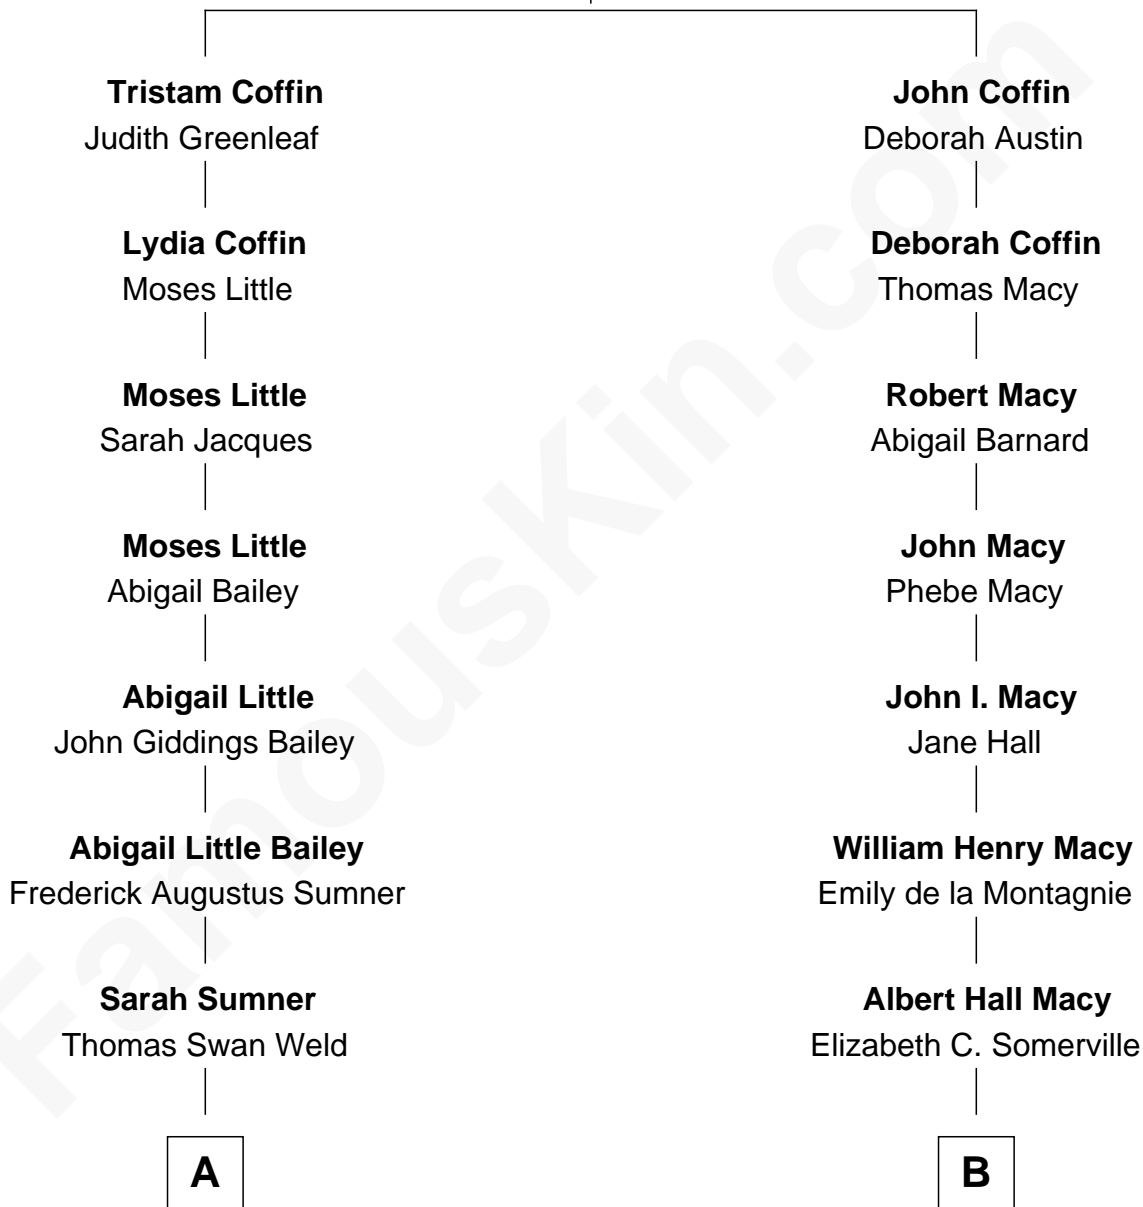

FamousKin.com Relationship Chart of

Bill Weld

68th Governor of Massachusetts

8th cousin 2 times removed of

William H. Macy

TV and Movie Actor

Tristram Coffin

Dionis Stevens

A

Dr. Francis Minot Weld
Fanny Elizabeth Bartholomew

Francis Minot Weld
Margaret Low White

David Weld
Mary Blake Nichols

Bill Weld
68th Governor of Massachusetts

B

William Hall Macy
Lois Elizabeth Overstreet