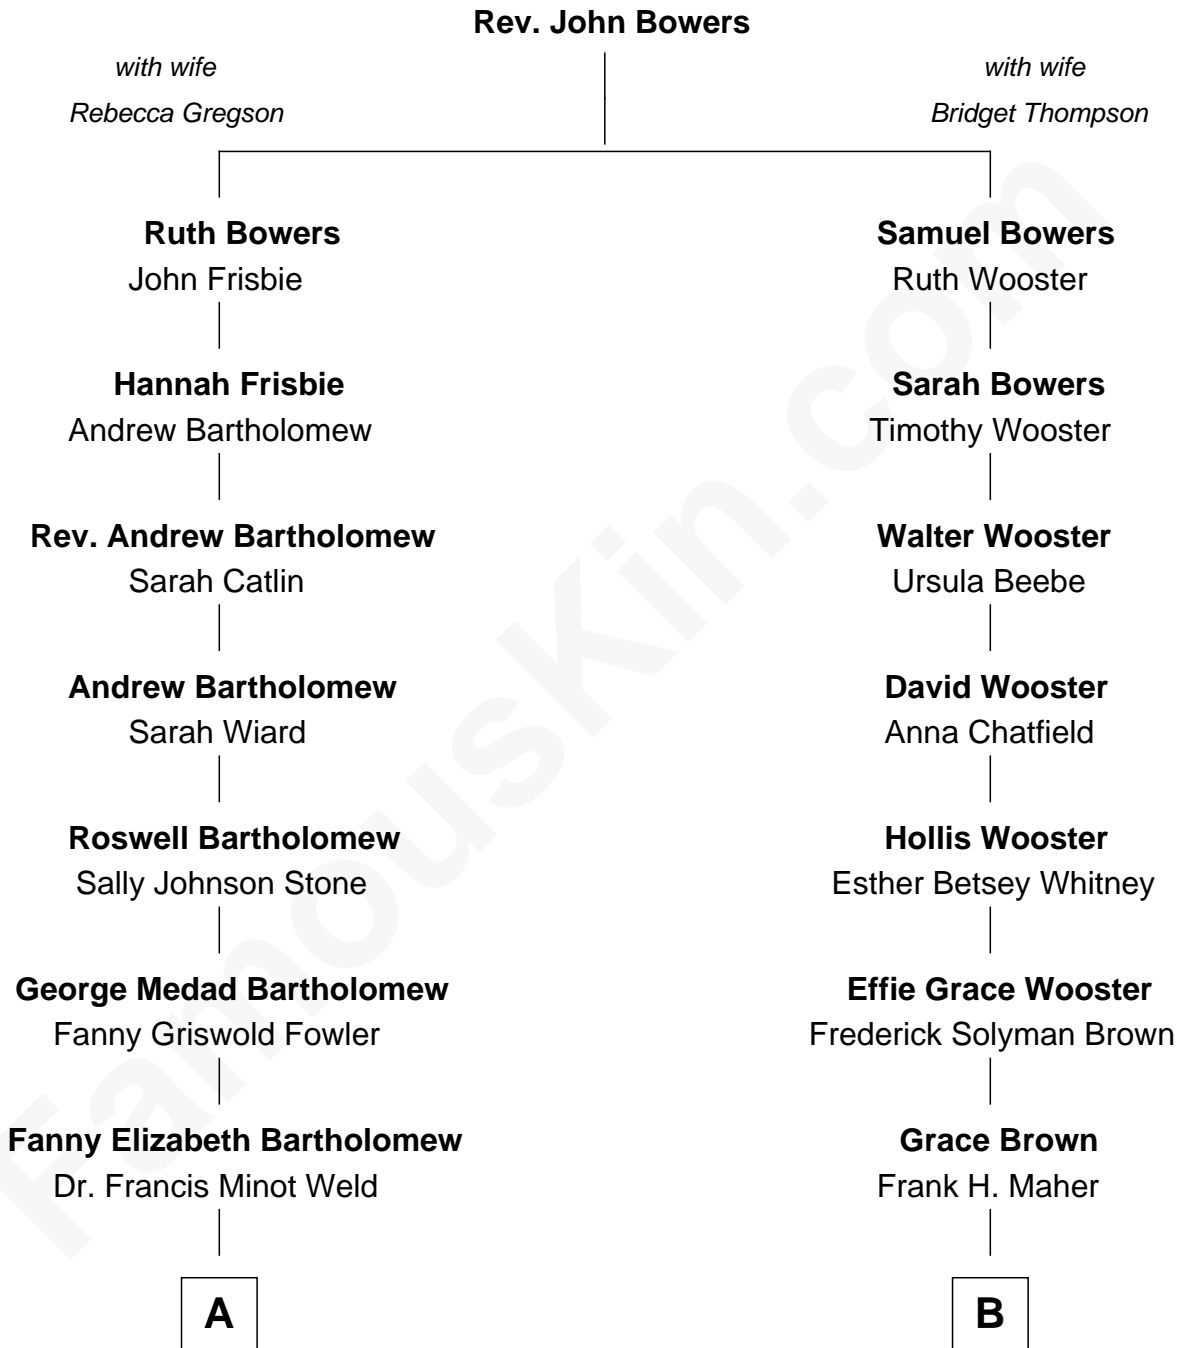

FamousKin.com

Relationship Chart of

Bill Weld

68th Governor of Massachusetts

8th cousin 1 time removed of

Felicity Huffman
TV & Movie Actress

A

Francis Minot Weld
Margaret Low White

David Weld
Mary Blake Nichols

Bill Weld
68th Governor of Massachusetts

B

Roger Tallman Maher
Grace Valle Ewing

Felicity Huffman
TV & Movie Actress

FamousKin.com