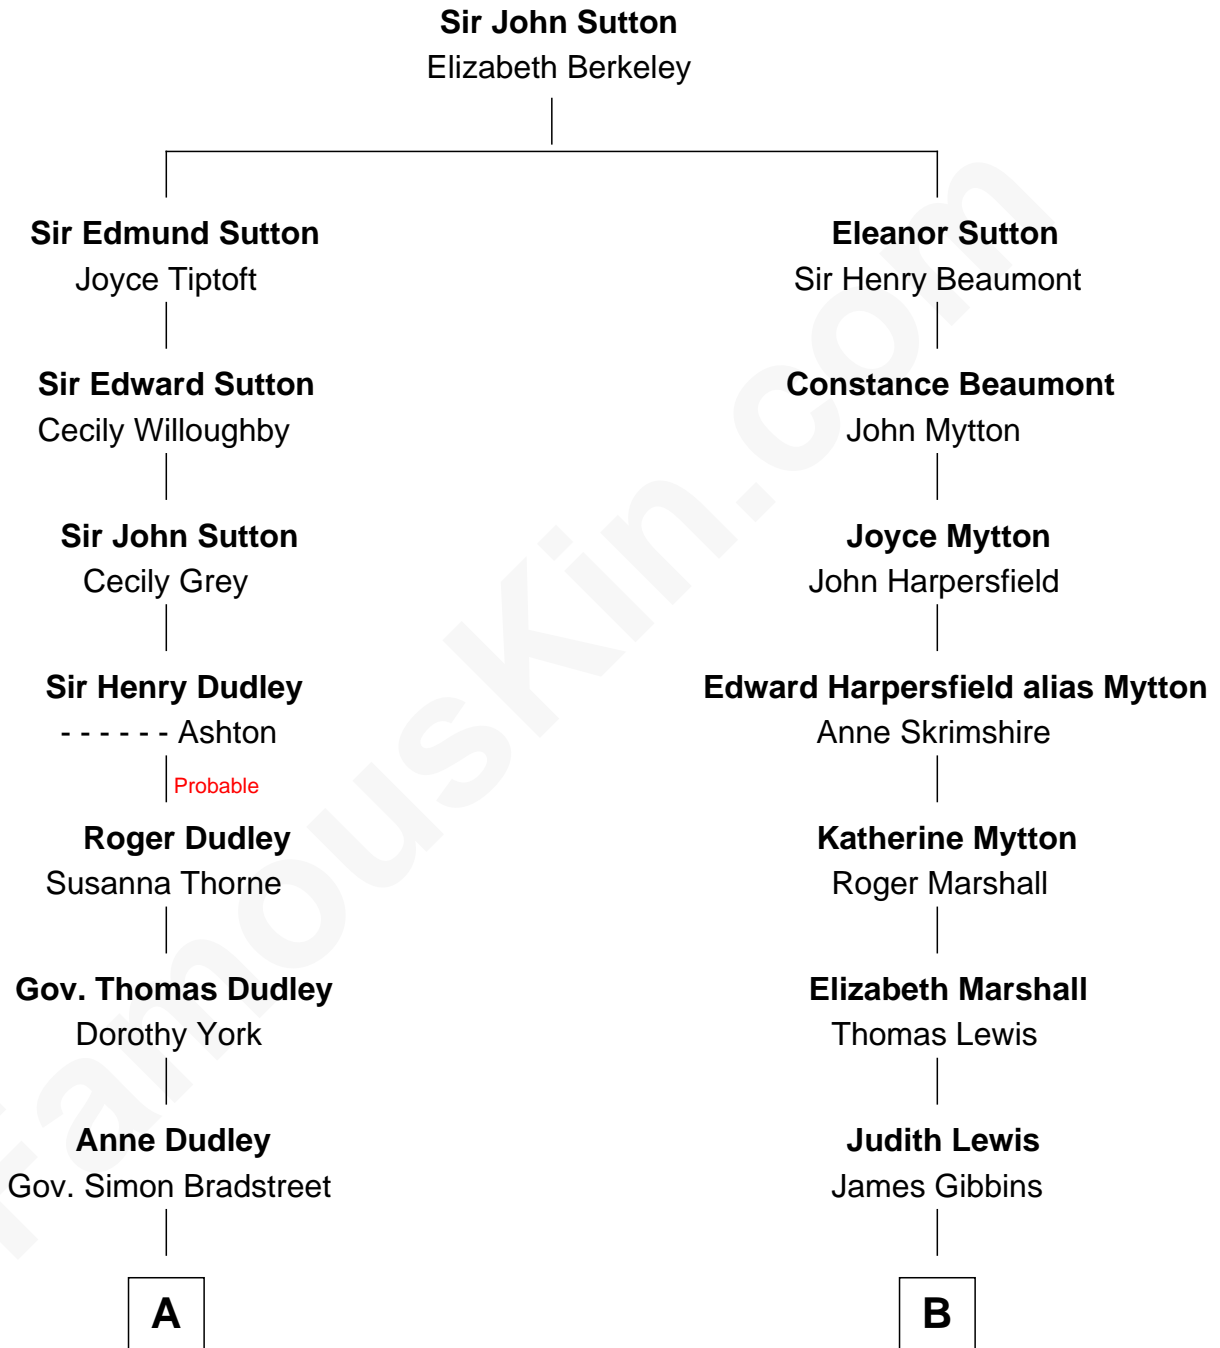

FamousKin.com Relationship Chart of

Bill Weld

68th Governor of Massachusetts

16th cousin 1 time removed of

Gerald Ford

38th U.S. President

Bill Weld photo by [Marc Nozell](#) ([CC BY-SA 2.0](#))