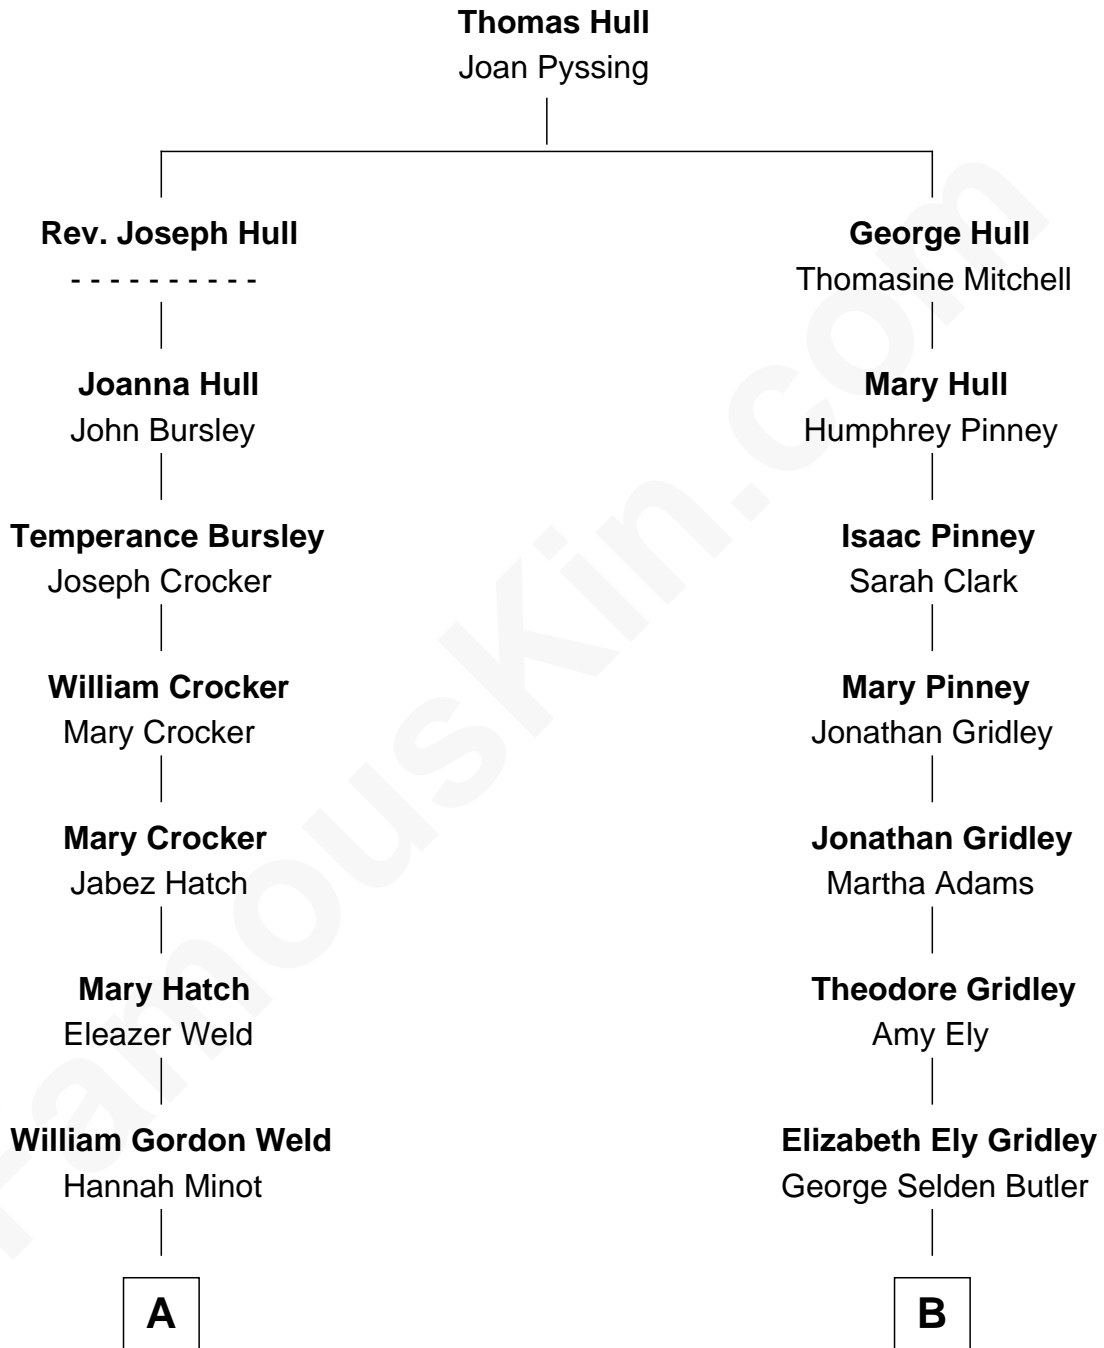

FamousKin.com Relationship Chart of

Bill Weld

68th Governor of Massachusetts

10th cousin 1 time removed of

Gerald Ford

38th U.S. President

A

Thomas Swan Weld

Sarah Sumner

Dr. Francis Minot Weld

Fanny Elizabeth Bartholomew

Francis Minot Weld

Margaret Low White

David Weld

Mary Blake Nichols

Bill Weld