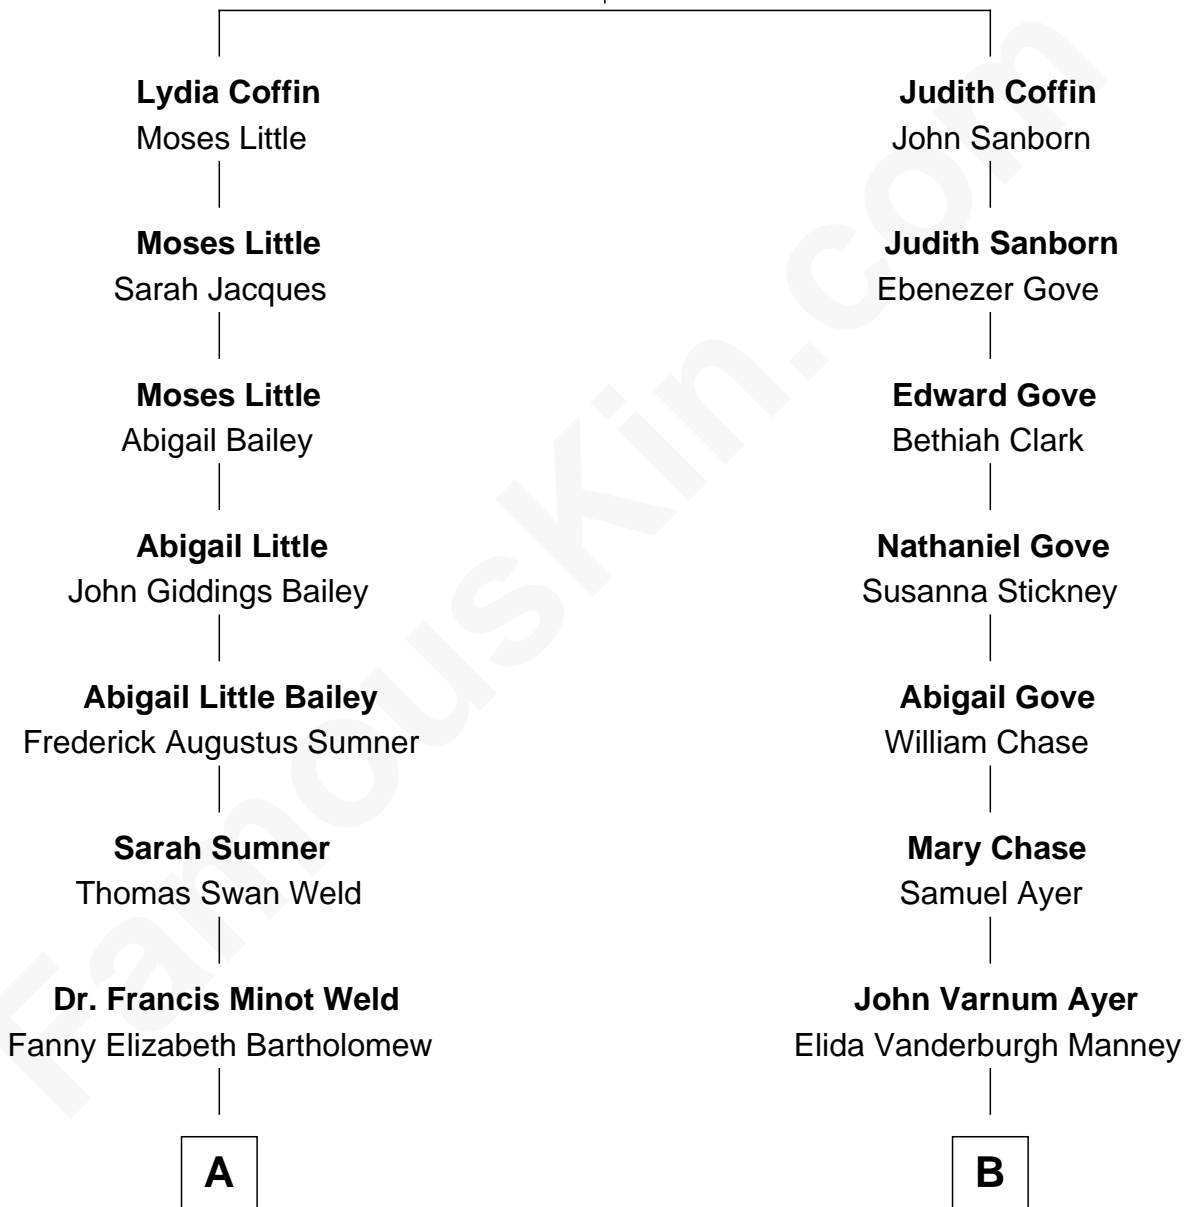

FamousKin.com Relationship Chart of

Bill Weld

68th Governor of Massachusetts

9th cousin 1 time removed of

Gerald Ford

38th U.S. President

Tristram Coffin
Judith Greenleaf

A

Francis Minot Weld

Margaret Low White

David Weld

Mary Blake Nichols

Bill Weld

68th Governor of Massachusetts

B

George Manney Ayer

Amy Gridley Butler

Adele Augusta Ayer

Levi Addison Gardner

Dorothy Ayer Gardner

Leslie Lynch King

Gerald Ford

38th U.S. President

FamousKin.com