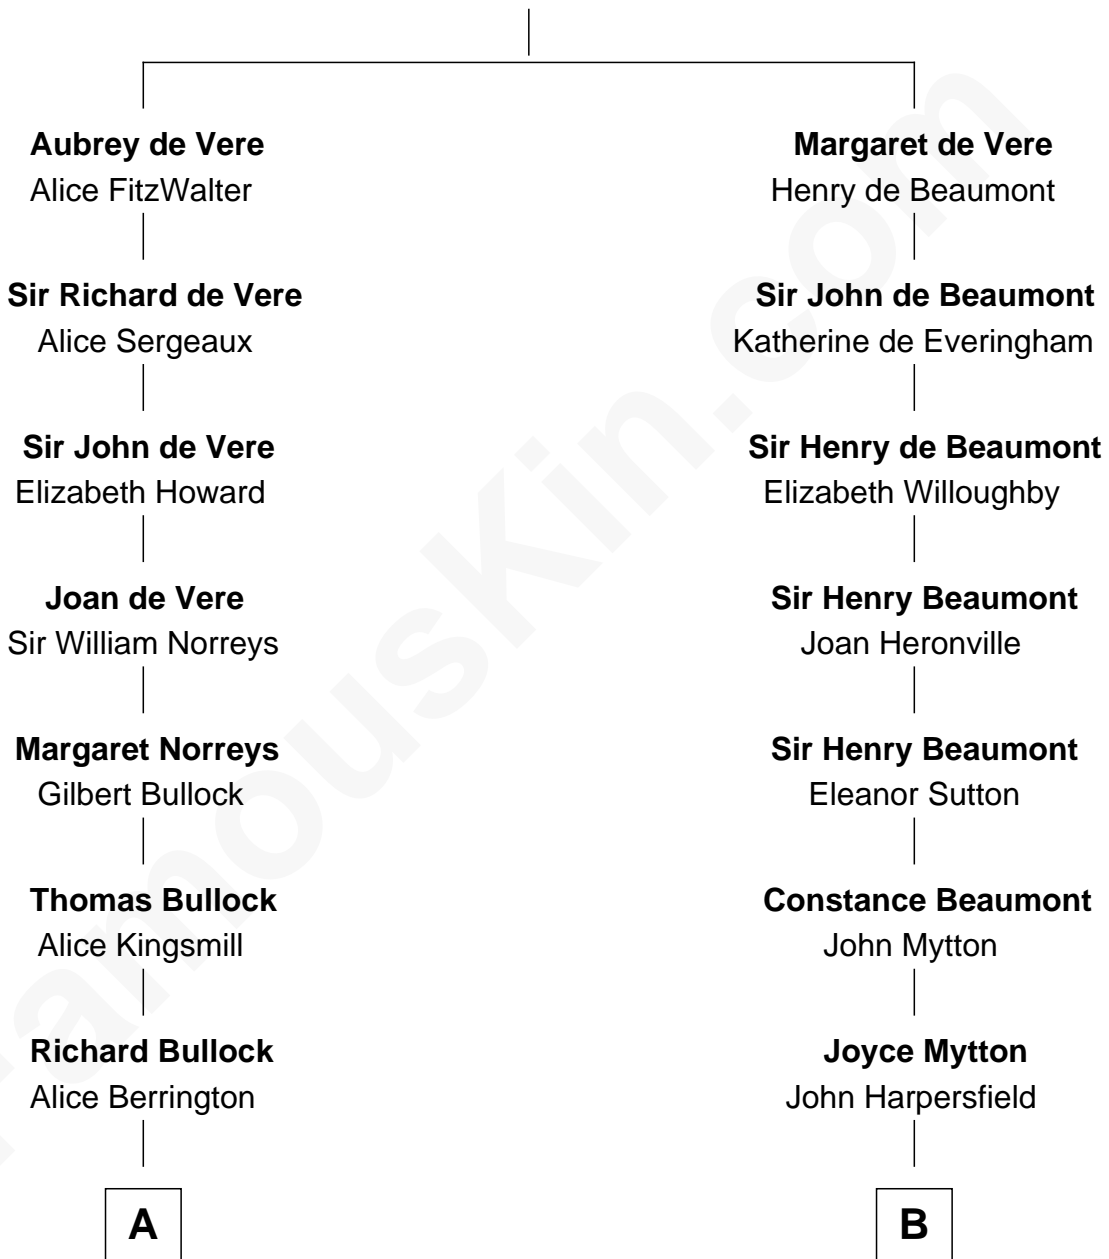

FamousKin.com Relationship Chart of

Bill Weld

68th Governor of Massachusetts

18th cousin 3 times removed of

Gerald Ford

38th U.S. President

John de Vere
Maud de Badlesmere

C

David Weld
Mary Blake Nichols

Bill Weld
68th Governor of Massachusetts

D

George Selden Butler
Elizabeth Ely Gridley

Amy Gridley Butler
George Manney Ayer

Adele Augusta Ayer
Levi Addison Gardner

Dorothy Ayer Gardner
Leslie Lynch King

Gerald Ford
38th U.S. President