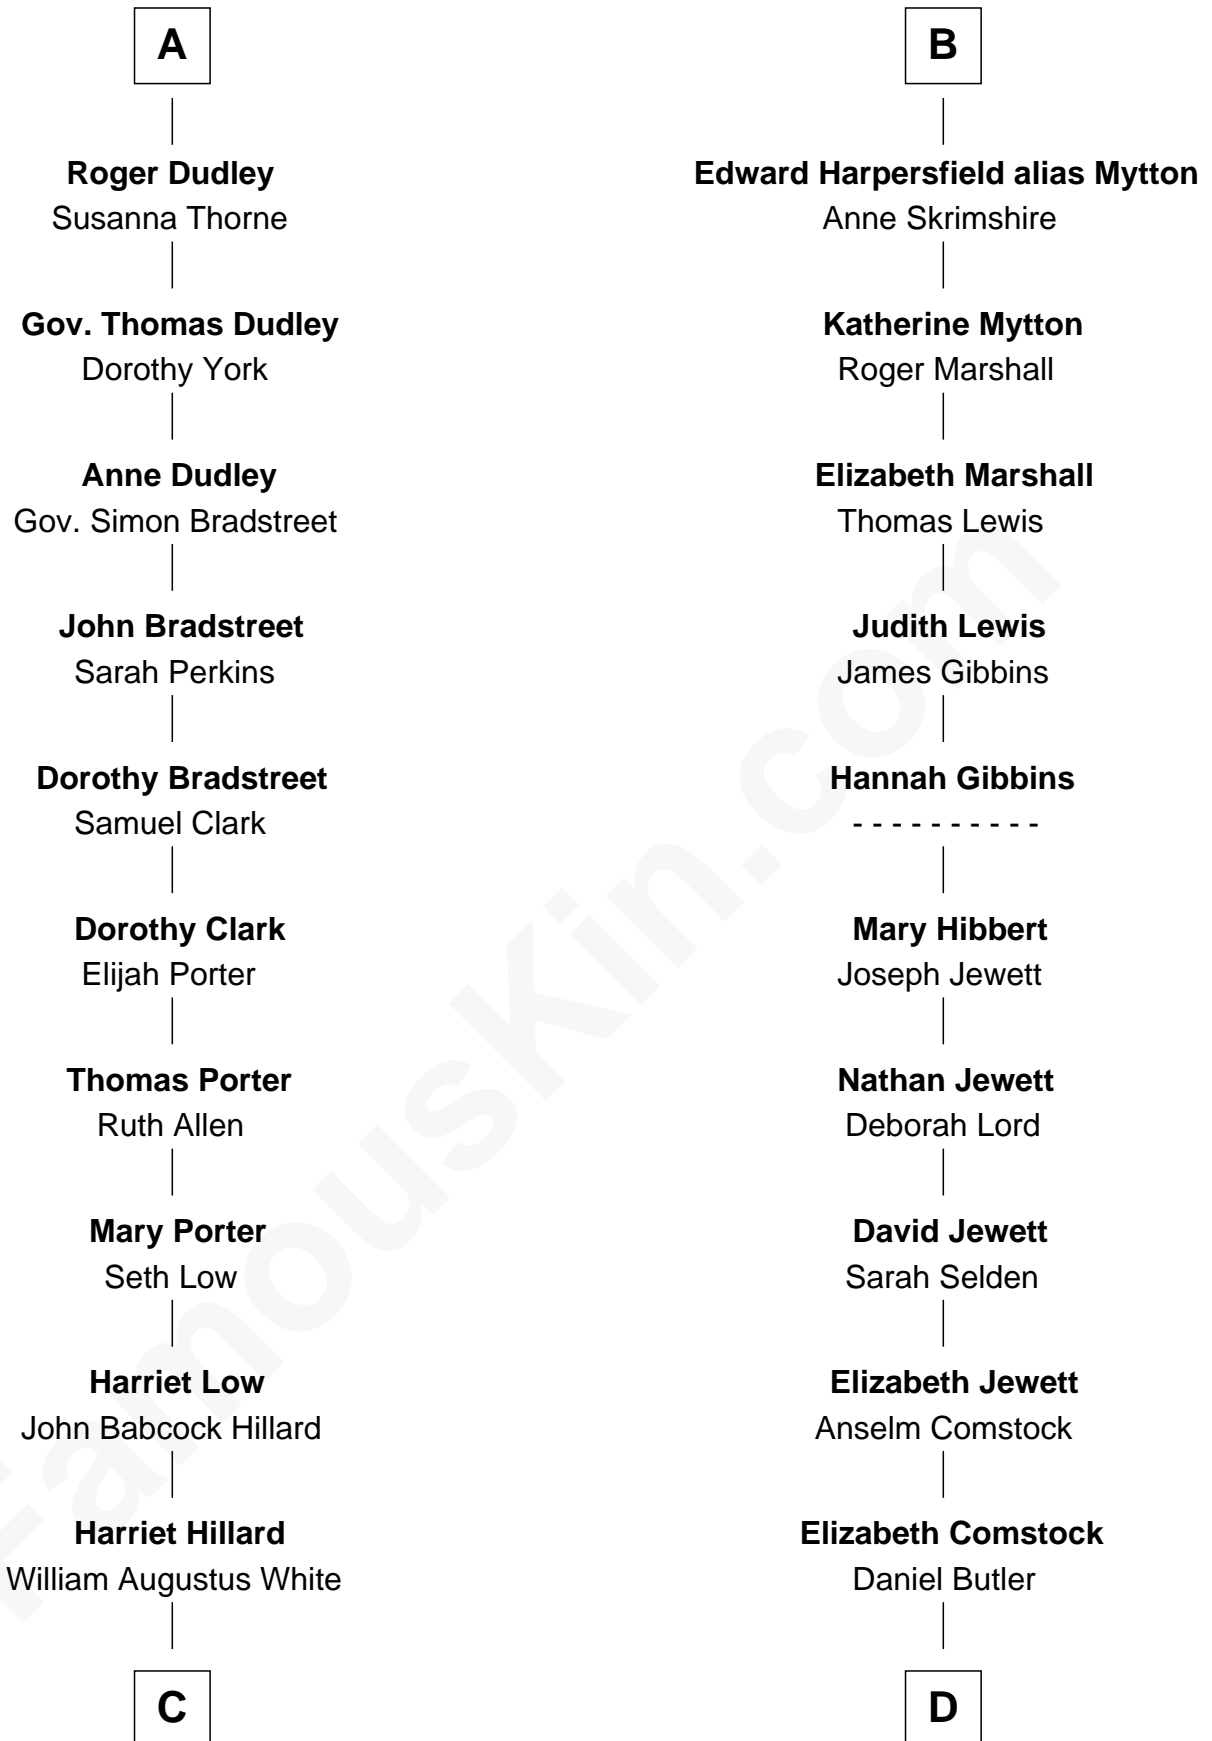

## Relationship Chart of

### Bill Weld

68th Governor of Massachusetts

19th cousin 2 times removed of

### Gerald Ford

38th U.S. President

**C**

**Margaret Low White**

Francis Minot Weld

**David Weld**

Mary Blake Nichols

**Bill Weld**