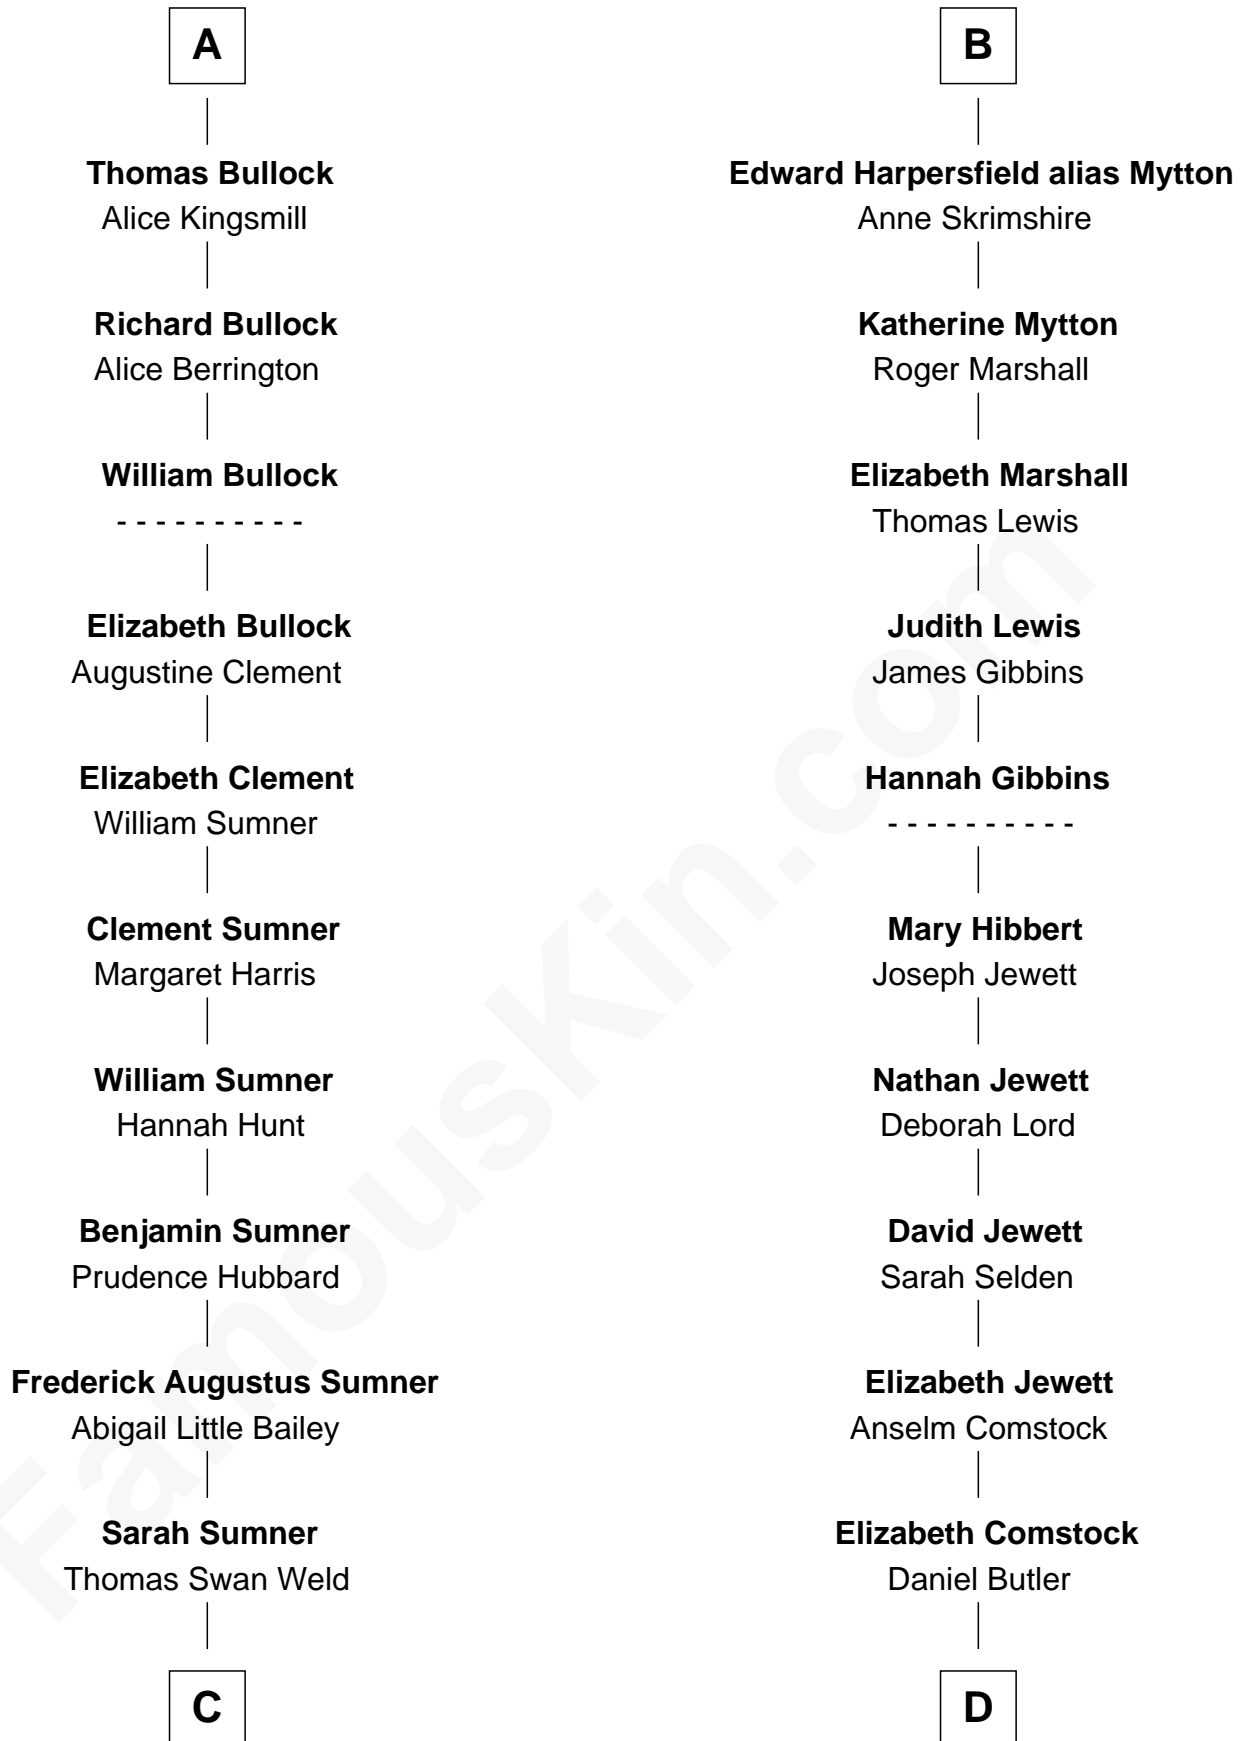

FamousKin.com Relationship Chart of

Bill Weld

68th Governor of Massachusetts

20th cousin 1 time removed of

Gerald Ford

38th U.S. President

Edmund Fitzalan

Alice de Warenne