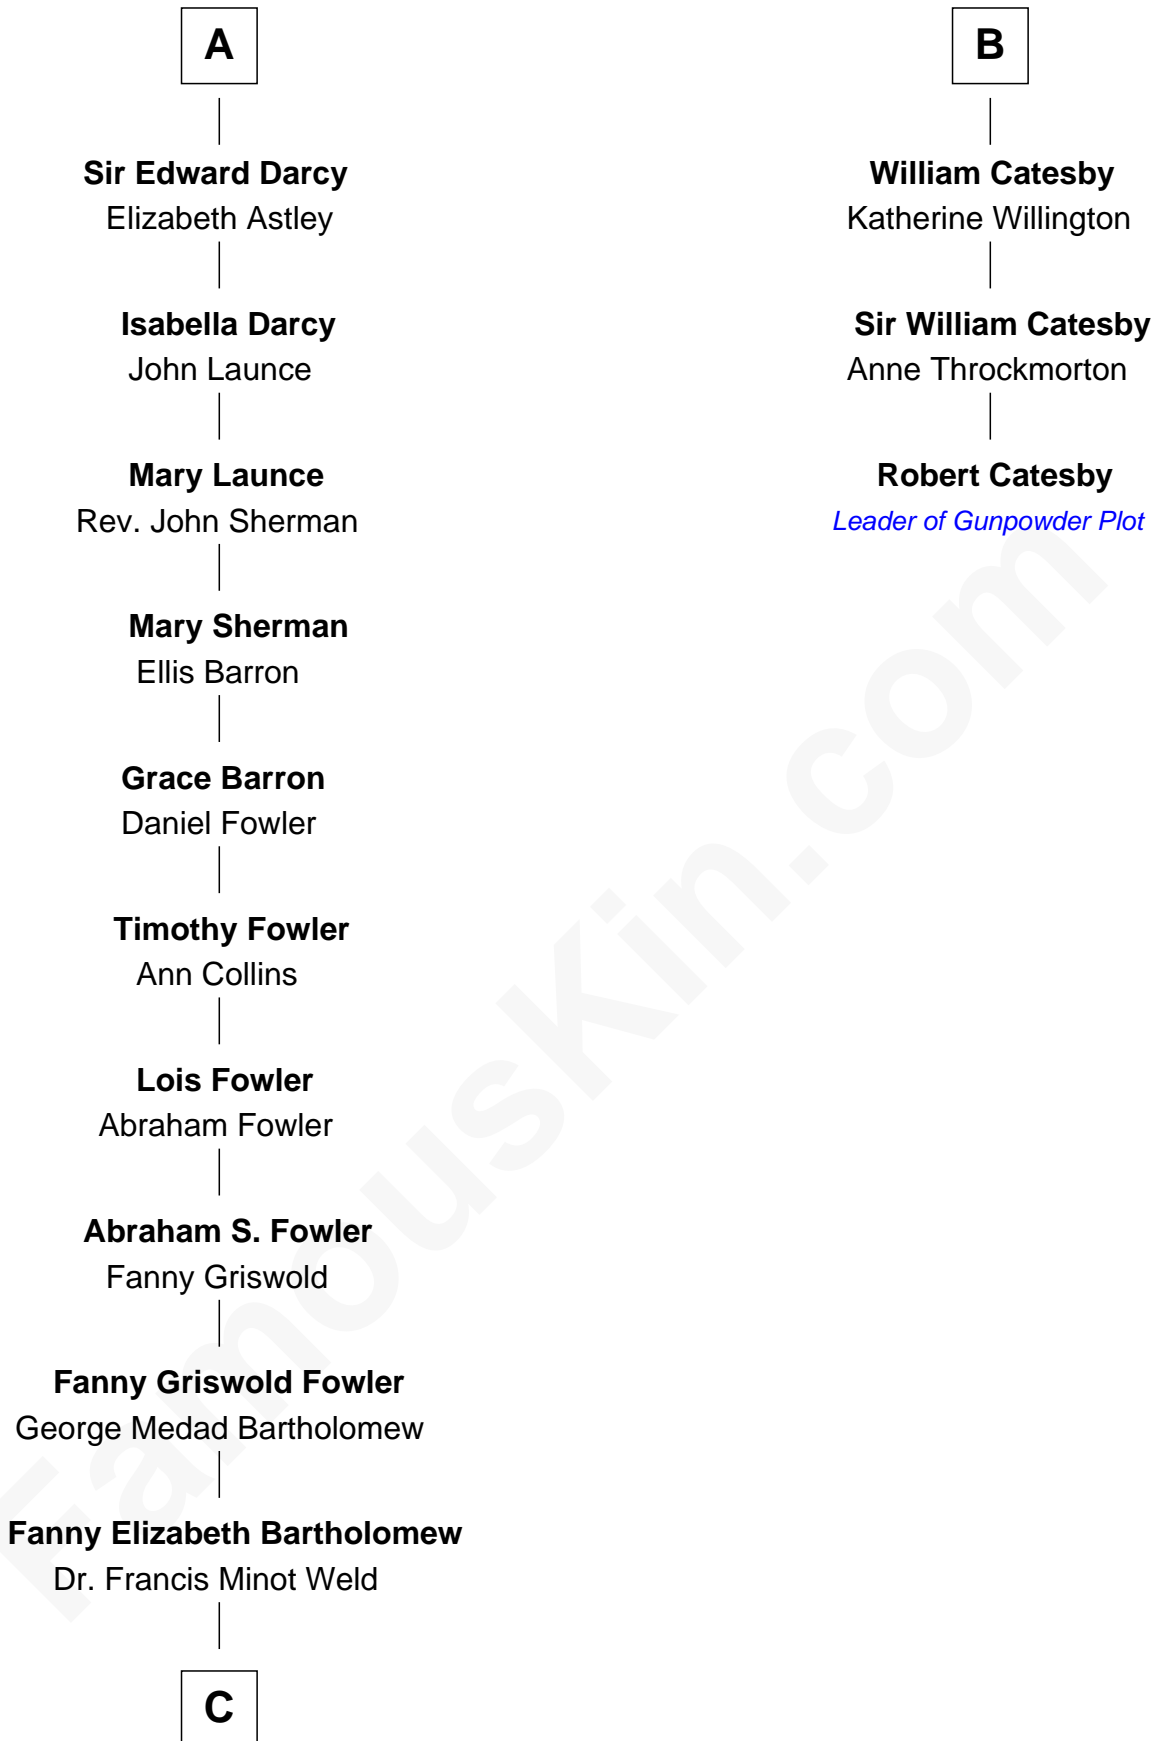

FamousKin.com

Relationship Chart of

Bill Weld

68th Governor of Massachusetts

9th cousin 10 times removed of

Robert Catesby

Leader of Gunpowder Plot

C

—
Francis Minot Weld

Margaret Low White

—
David Weld

Mary Blake Nichols

—
Bill Weld

68th Governor of Massachusetts

FamousKin.com