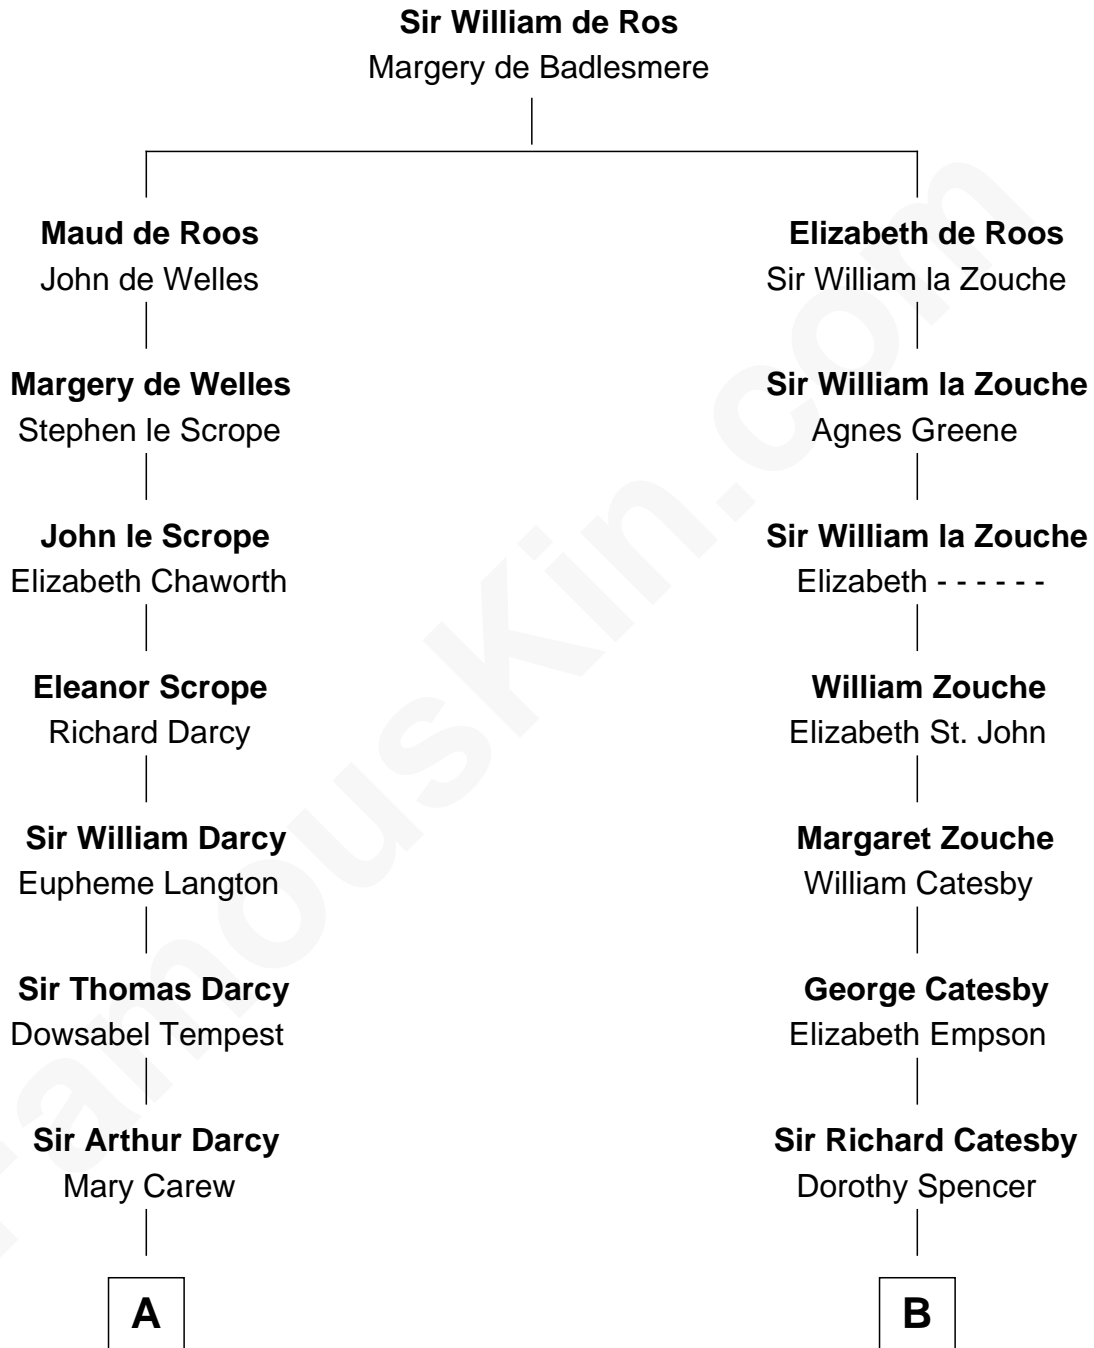

FamousKin.com

Relationship Chart of

Bill Weld

68th Governor of Massachusetts

9th cousin 10 times removed of

Robert Catesby

Leader of Gunpowder Plot

C

—
Francis Minot Weld

Margaret Low White

—
David Weld

Mary Blake Nichols

—
Bill Weld

68th Governor of Massachusetts

FamousKin.com