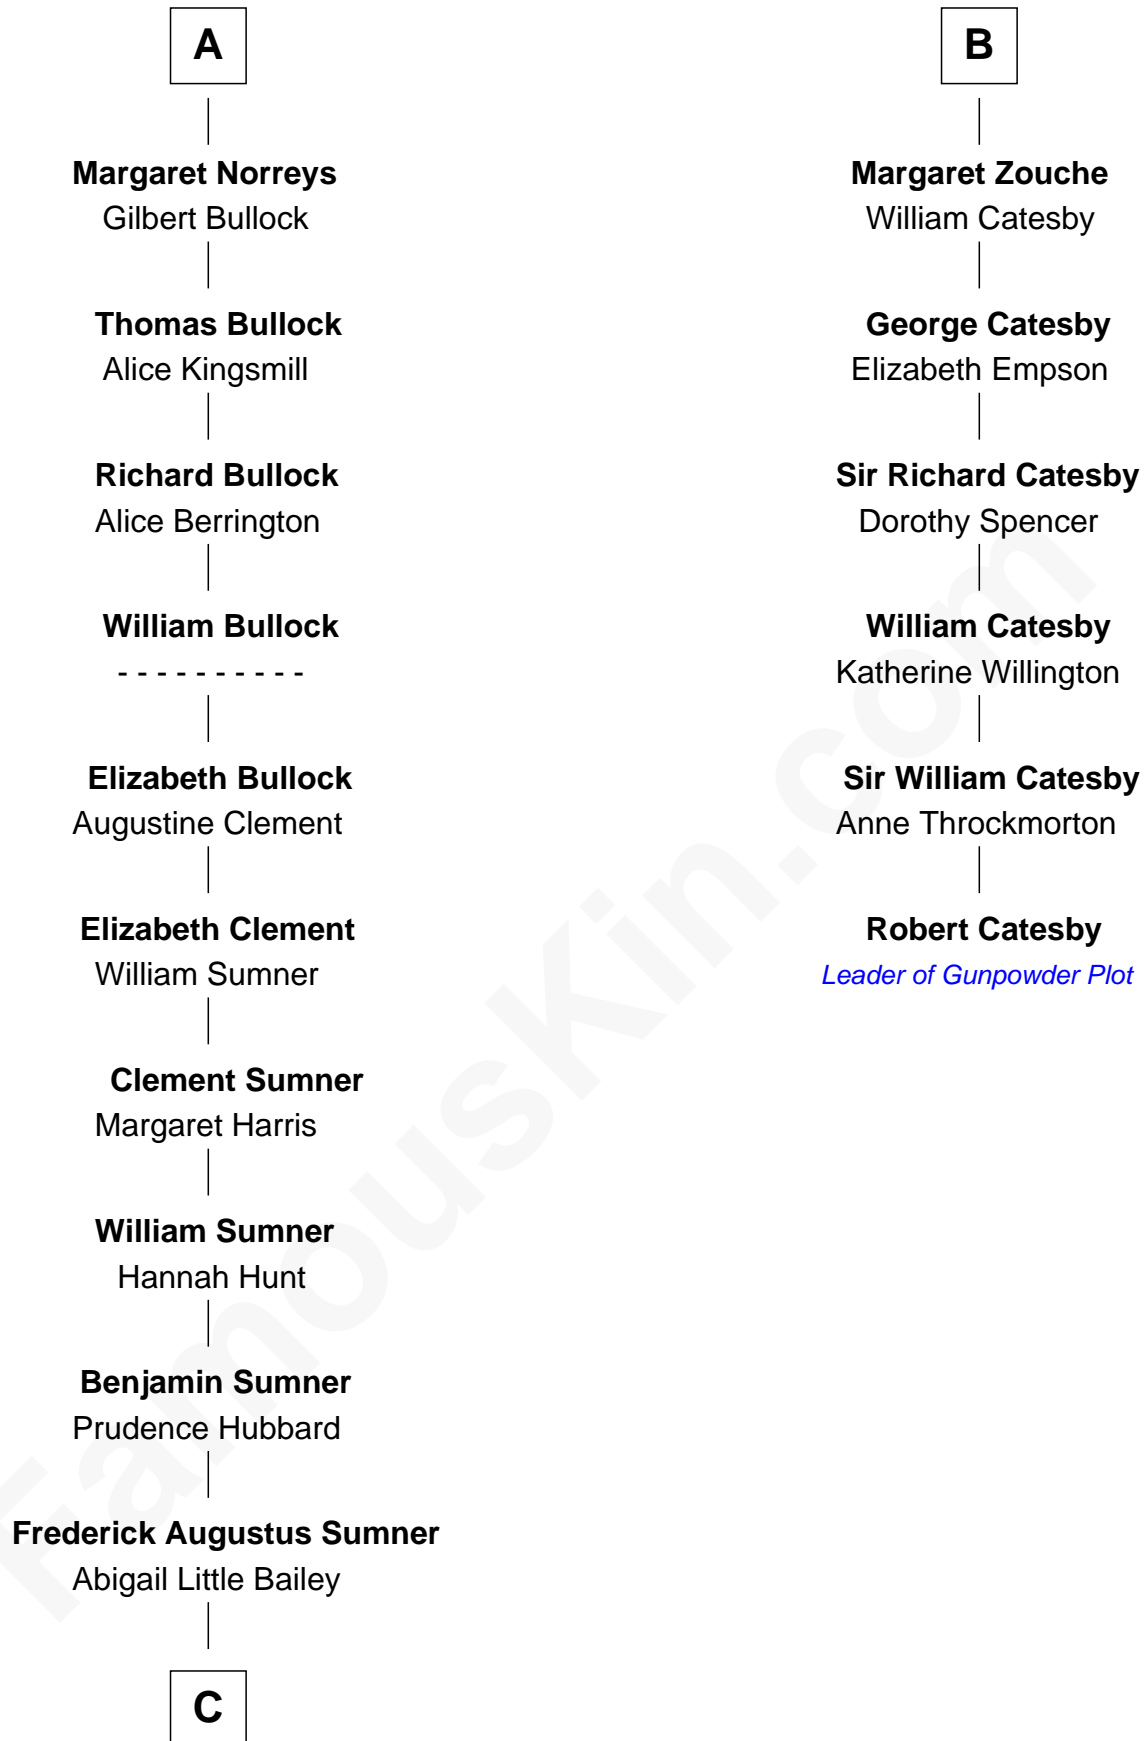

## Relationship Chart of

### Bill Weld

68th Governor of Massachusetts

12th cousin 9 times removed of

**Robert Catesby**

Leader of Gunpowder Plot

**C**

**Sarah Sumner**  
Thomas Swan Weld

**Dr. Francis Minot Weld**  
Fanny Elizabeth Bartholomew

**Francis Minot Weld**  
Margaret Low White

**David Weld**  
Mary Blake Nichols

**Bill Weld**  
*68th Governor of Massachusetts*

FamousKin.com