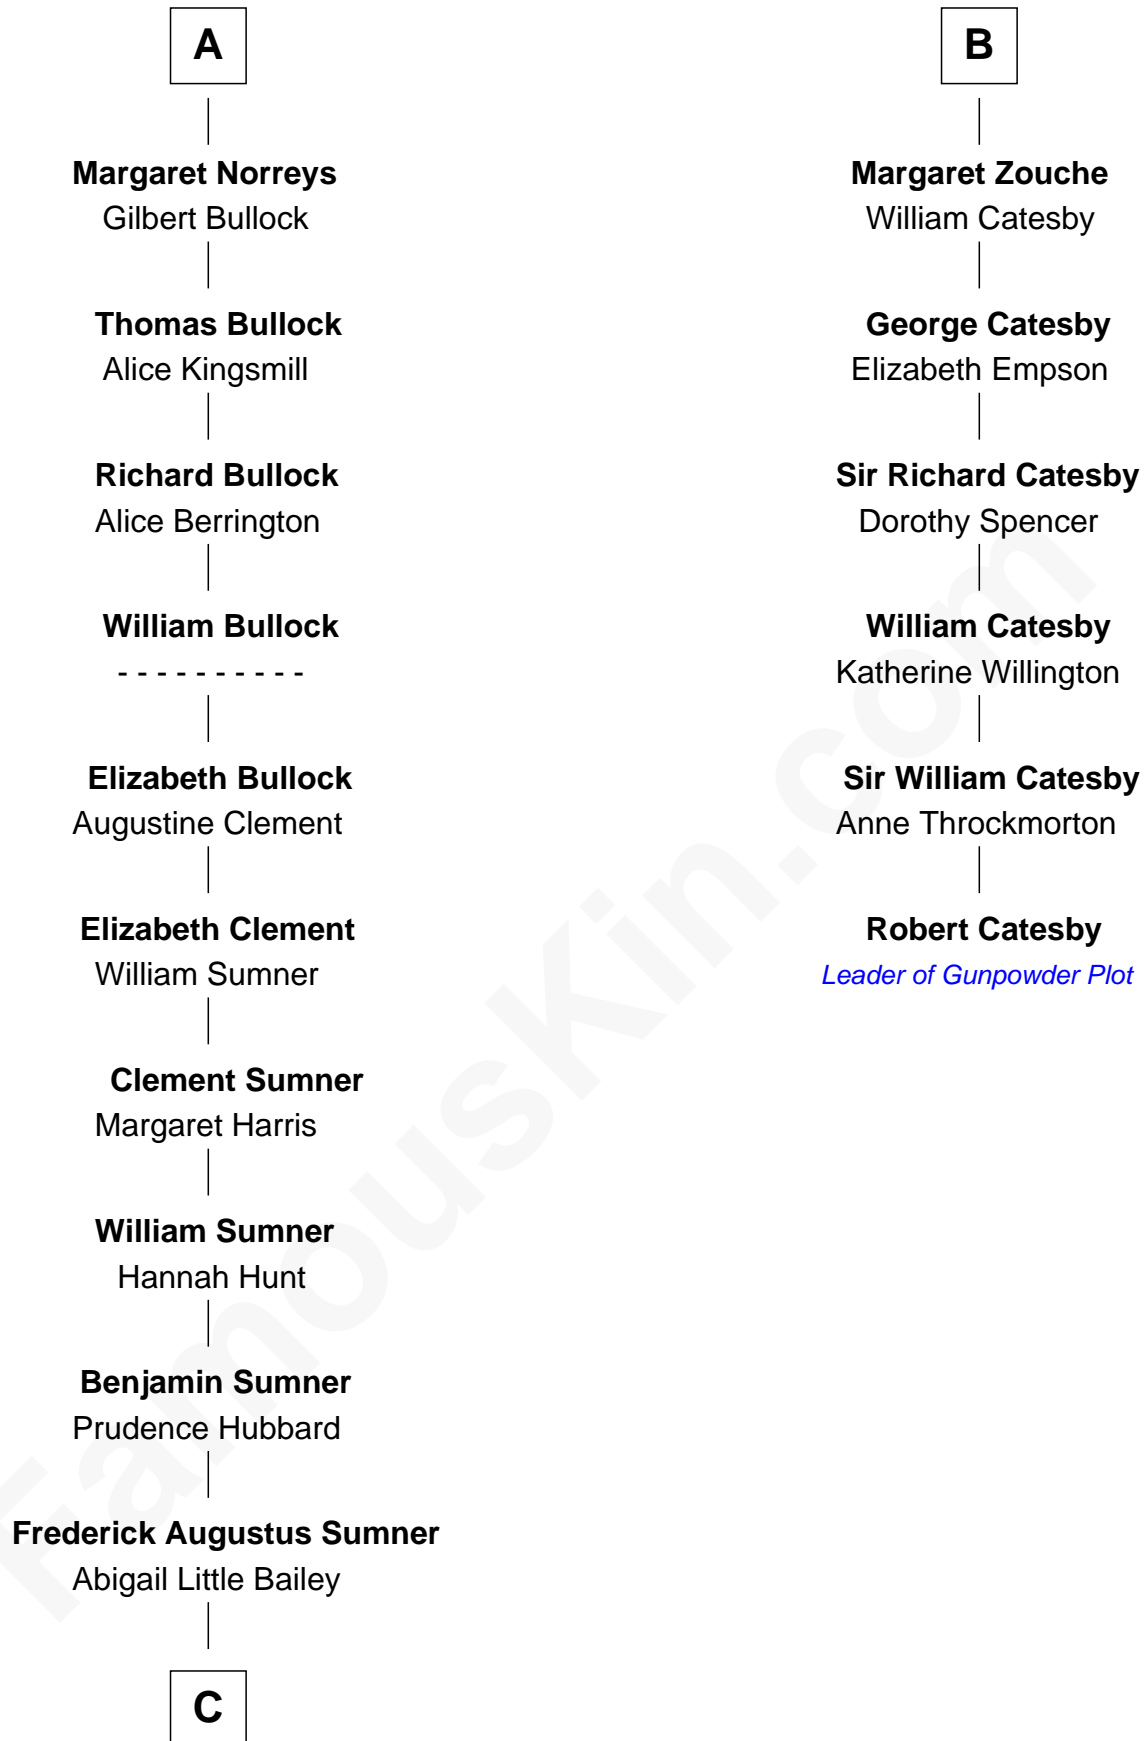

FamousKin.com

Relationship Chart of

Bill Weld

68th Governor of Massachusetts

12th cousin 9 times removed of

Robert Catesby

Leader of Gunpowder Plot

C

Sarah Sumner
Thomas Swan Weld

Dr. Francis Minot Weld
Fanny Elizabeth Bartholomew

Francis Minot Weld
Margaret Low White

David Weld
Mary Blake Nichols

Bill Weld
68th Governor of Massachusetts

FamousKin.com