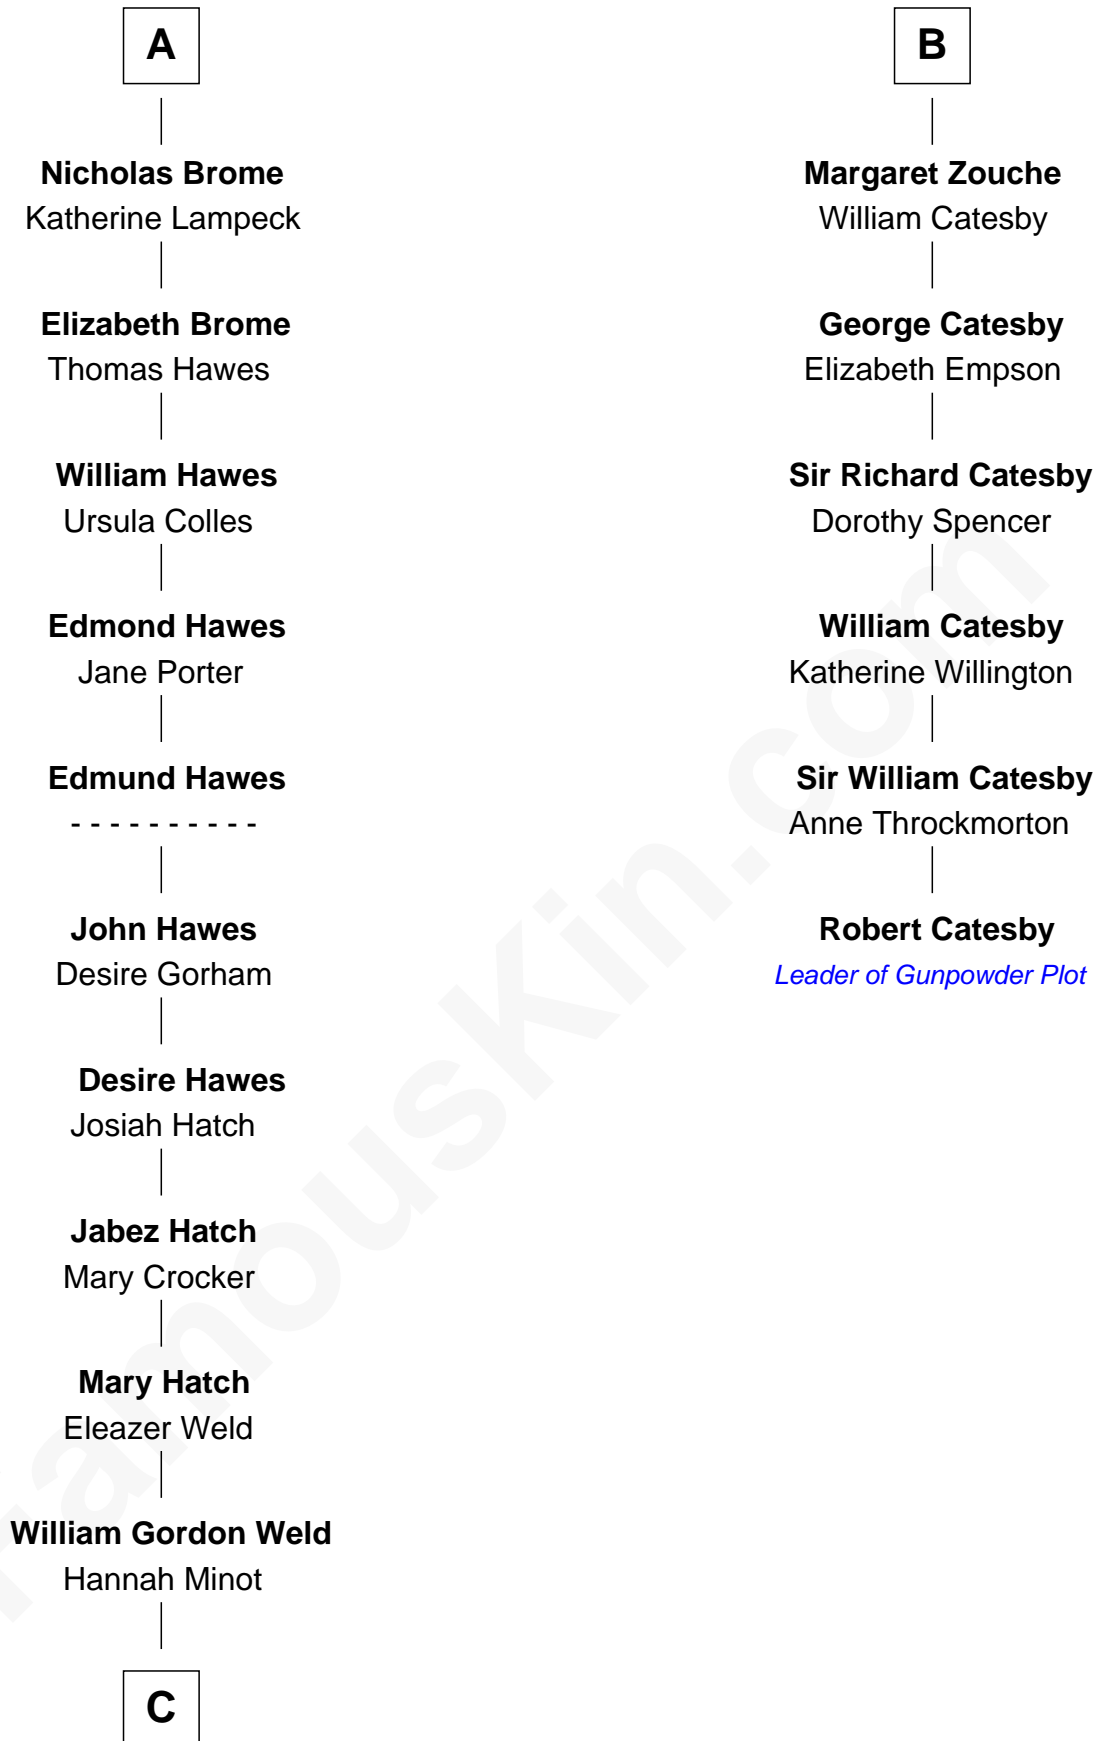

FamousKin.com

Relationship Chart of

Bill Weld

68th Governor of Massachusetts

12th cousin 9 times removed of

Robert Catesby

Leader of Gunpowder Plot

Sir William de Ros

Sir William la Zouche

Agnes Greene

Sir William la Zouche

Elizabeth - - - - -

William Zouche

Elizabeth St. John

B

C

Thomas Swan Weld

Sarah Sumner

Dr. Francis Minot Weld

Fanny Elizabeth Bartholomew

Francis Minot Weld

Margaret Low White

David Weld

Mary Blake Nichols