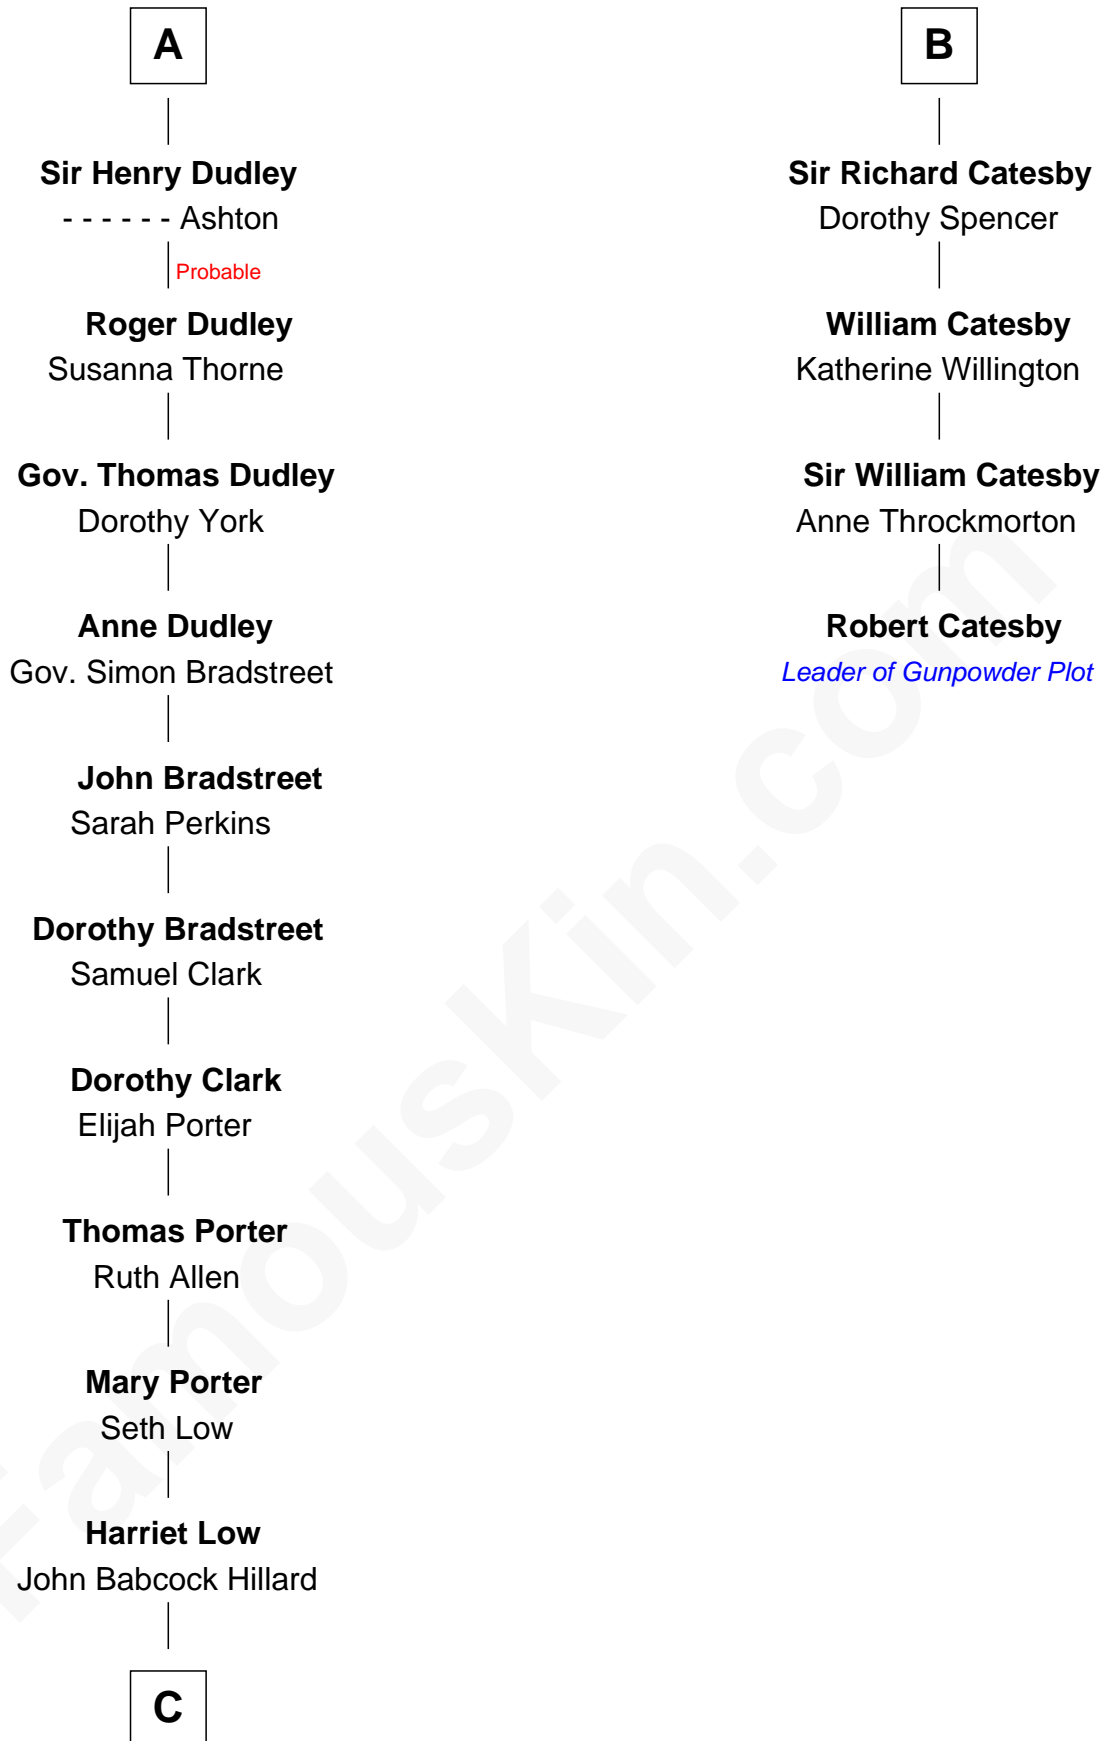

### Bill Weld

68th Governor of Massachusetts

10th cousin 10 times removed of

**Robert Catesby**

Leader of Gunpowder Plot

**Eudo la Zouche**  
Milicent de Cantilupe

**Eve la Zouche**  
Sir Maurice de Berkeley

**Thomas de Berkeley**  
Katherine de Clyvedon

**Sir John Berkeley**  
Elizabeth Betteshorne

**Elizabeth Berkeley**  
Sir John Sutton

**Sir Edmund Sutton**  
Joyce Tiptoft

**Sir Edward Sutton**  
Cecily Willoughby

**Sir John Sutton**  
Cecily Grey

**A**

**Lucy Zouche**  
Thomas de Greene

**Sir Henry Greene**  
Katherine Drayton

**Agnes Greene**  
Sir William la Zouche

**Sir William la Zouche**  
Elizabeth - - - - -

**William Zouche**  
Elizabeth St. John

**Margaret Zouche**  
William Catesby

**George Catesby**  
Elizabeth Empson

**B**

**C**

**Harriet Hillard**  
William Augustus White

**Margaret Low White**  
Francis Minot Weld

**David Weld**  
Mary Blake Nichols