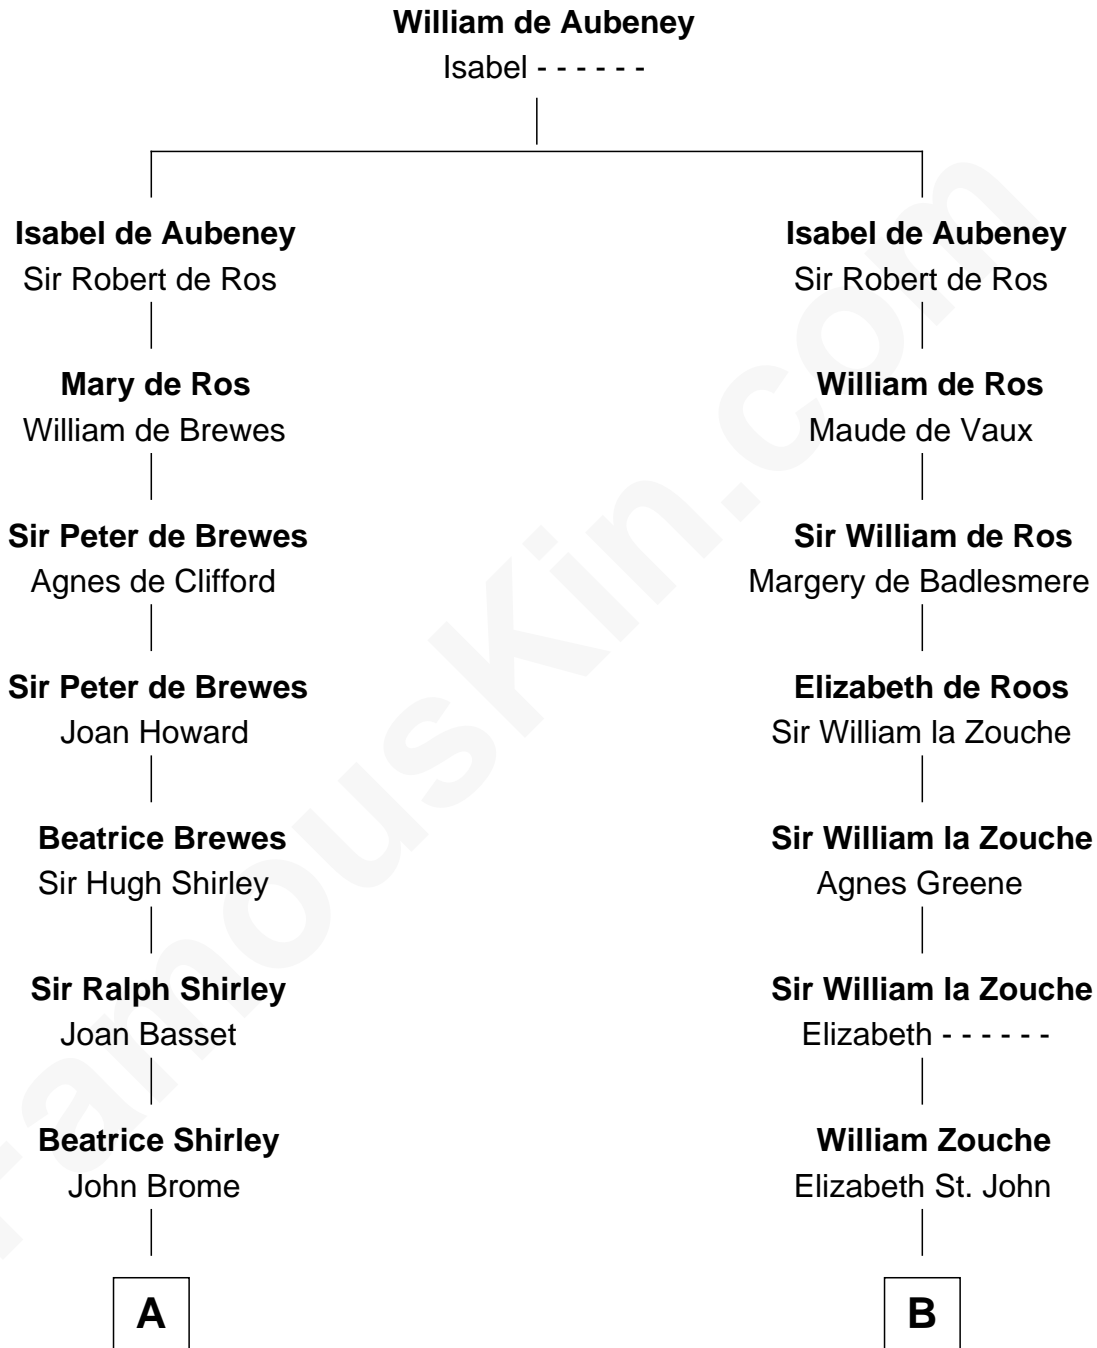

## Relationship Chart of

### Bill Weld

68th Governor of Massachusetts

12th cousin 9 times removed of

**Robert Catesby**

Leader of Gunpowder Plot

**C**

—  
**Thomas Swan Weld**

Sarah Sumner

—  
**Dr. Francis Minot Weld**

Fanny Elizabeth Bartholomew

—  
**Francis Minot Weld**

Margaret Low White

—  
**David Weld**

Mary Blake Nichols

—  
**Bill Weld**

*68th Governor of Massachusetts*