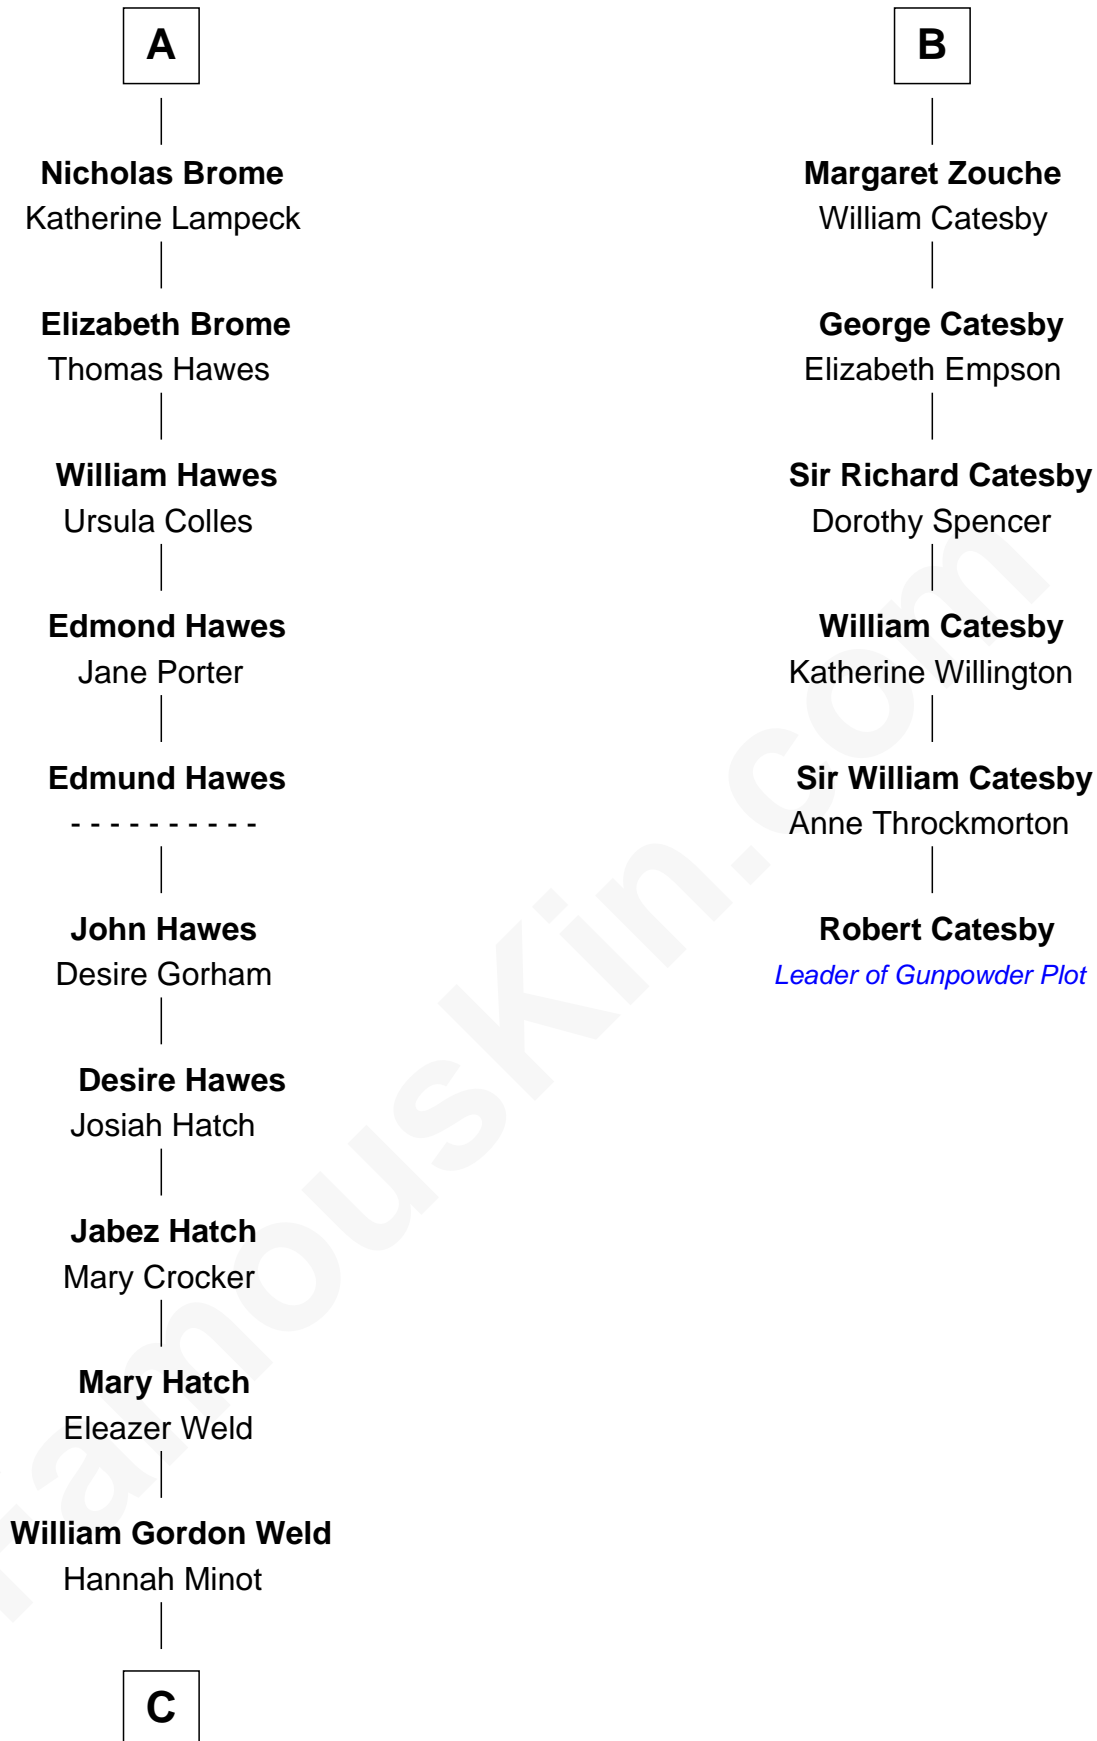

## Relationship Chart of

### Bill Weld

68th Governor of Massachusetts

12th cousin 9 times removed of

**Robert Catesby**

Leader of Gunpowder Plot

**C**

—  
**Thomas Swan Weld**

Sarah Sumner

—  
**Dr. Francis Minot Weld**

Fanny Elizabeth Bartholomew

—  
**Francis Minot Weld**

Margaret Low White

—  
**David Weld**

Mary Blake Nichols

—  
**Bill Weld**

*68th Governor of Massachusetts*