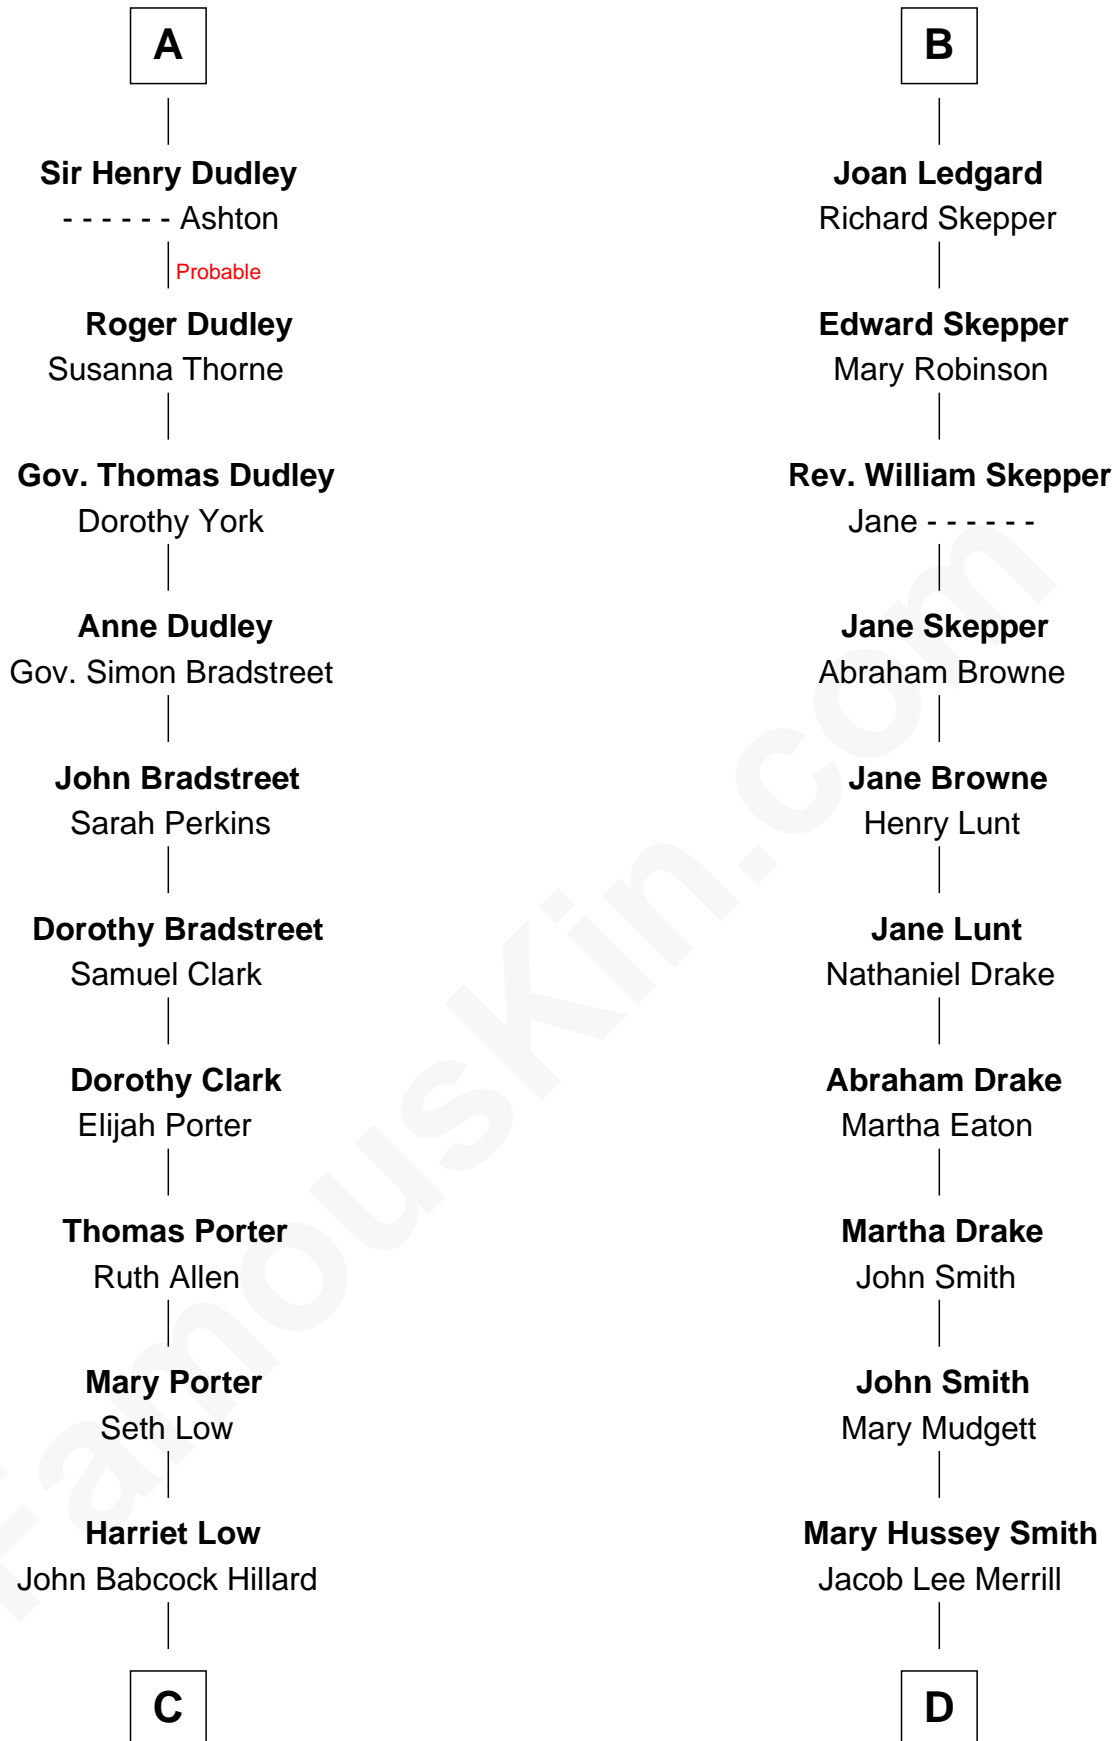

FamousKin.com

Relationship Chart of

Bill Weld

68th Governor of Massachusetts

20th cousin 1 time removed of

Meghan Markle

Duchess of Sussex, TV Actress

C

Harriet Hillard
William Augustus White

Margaret Low White
Francis Minot Weld

David Weld
Mary Blake Nichols

Bill Weld
68th Governor of Massachusetts

D

George David Merrill
Mary Bird

Gertrude May Merrill
Fred George Sanders