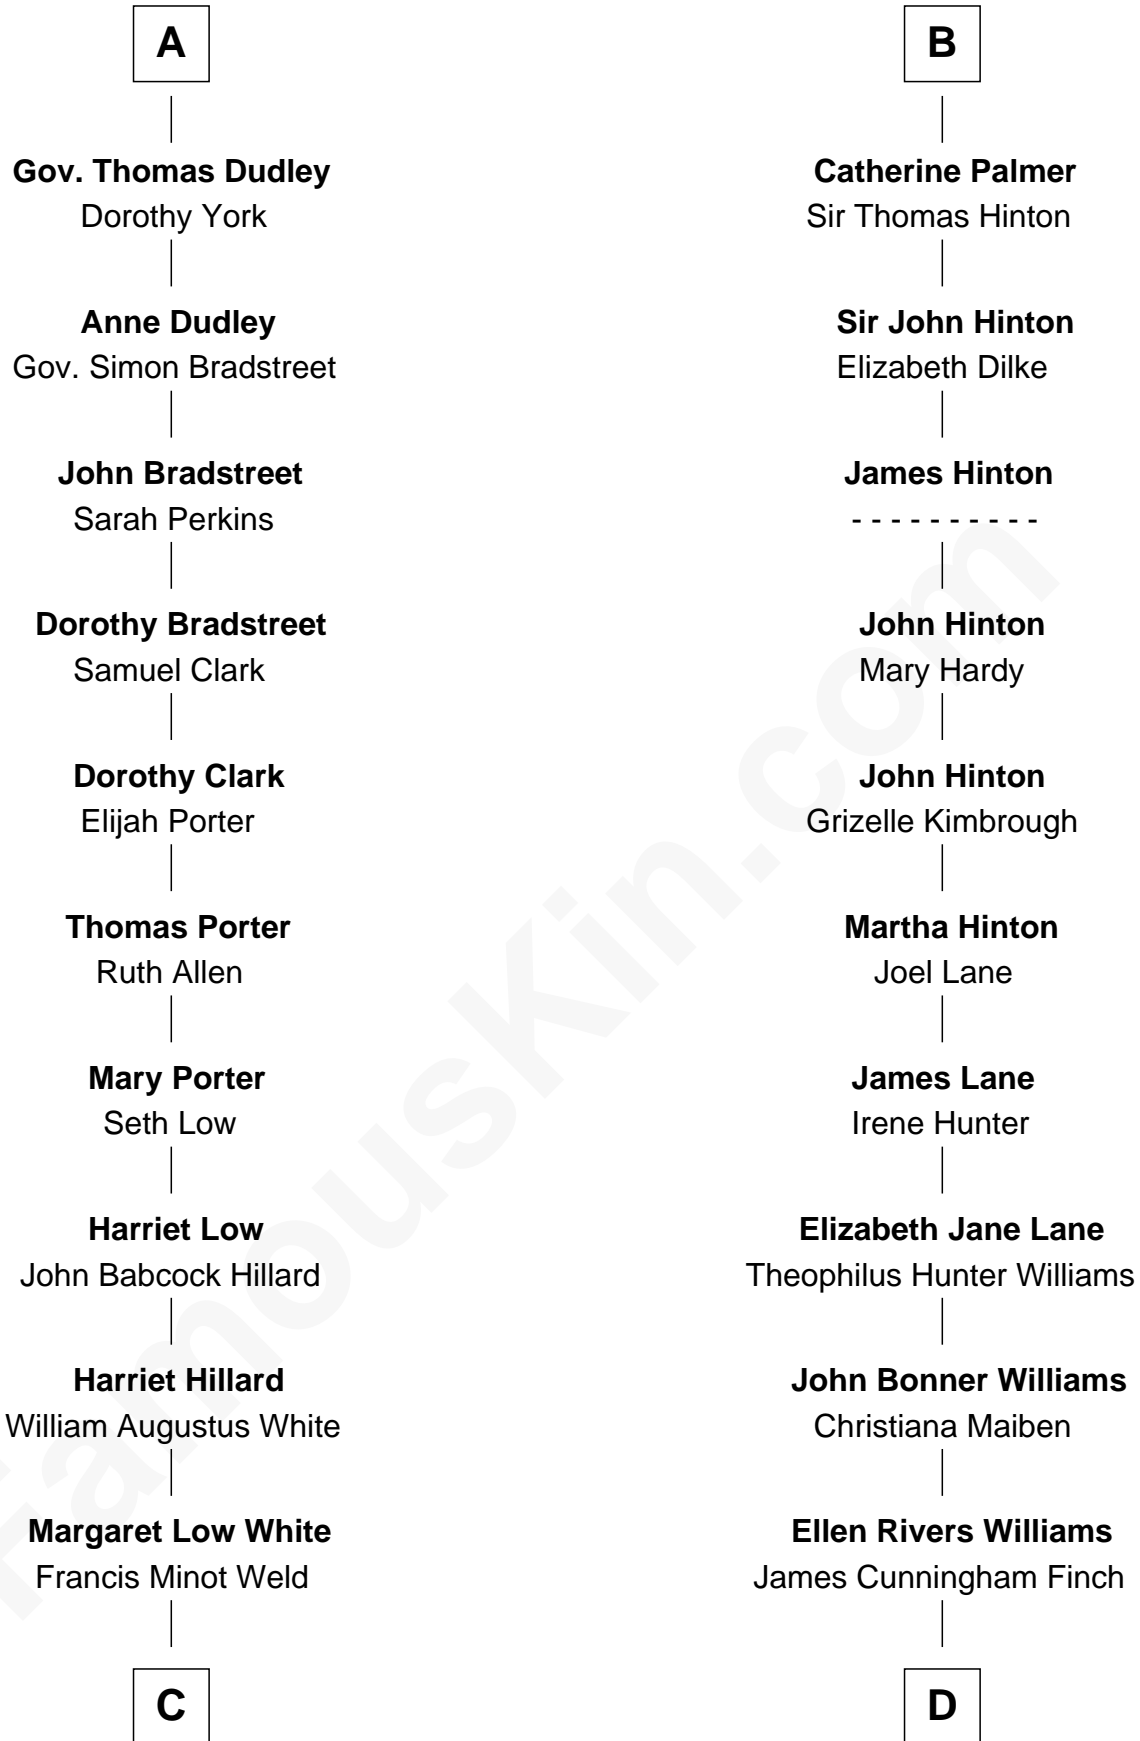

# FamousKin.com Relationship Chart of

**Bill Weld**

*68th Governor of Massachusetts*

18th cousin of

**Harper Lee**

*Author of To Kill a Mockingbird*

**John of Gaunt**  
Katherine Roet

**C**

**David Weld**  
Mary Blake Nichols

**Bill Weld**

*68th Governor of Massachusetts*

**D**

**Frances Cunningham Finch**  
Amasa Coleman Lee

**Harper Lee**

*Author of To Kill a Mockingbird*

FamousKin.com