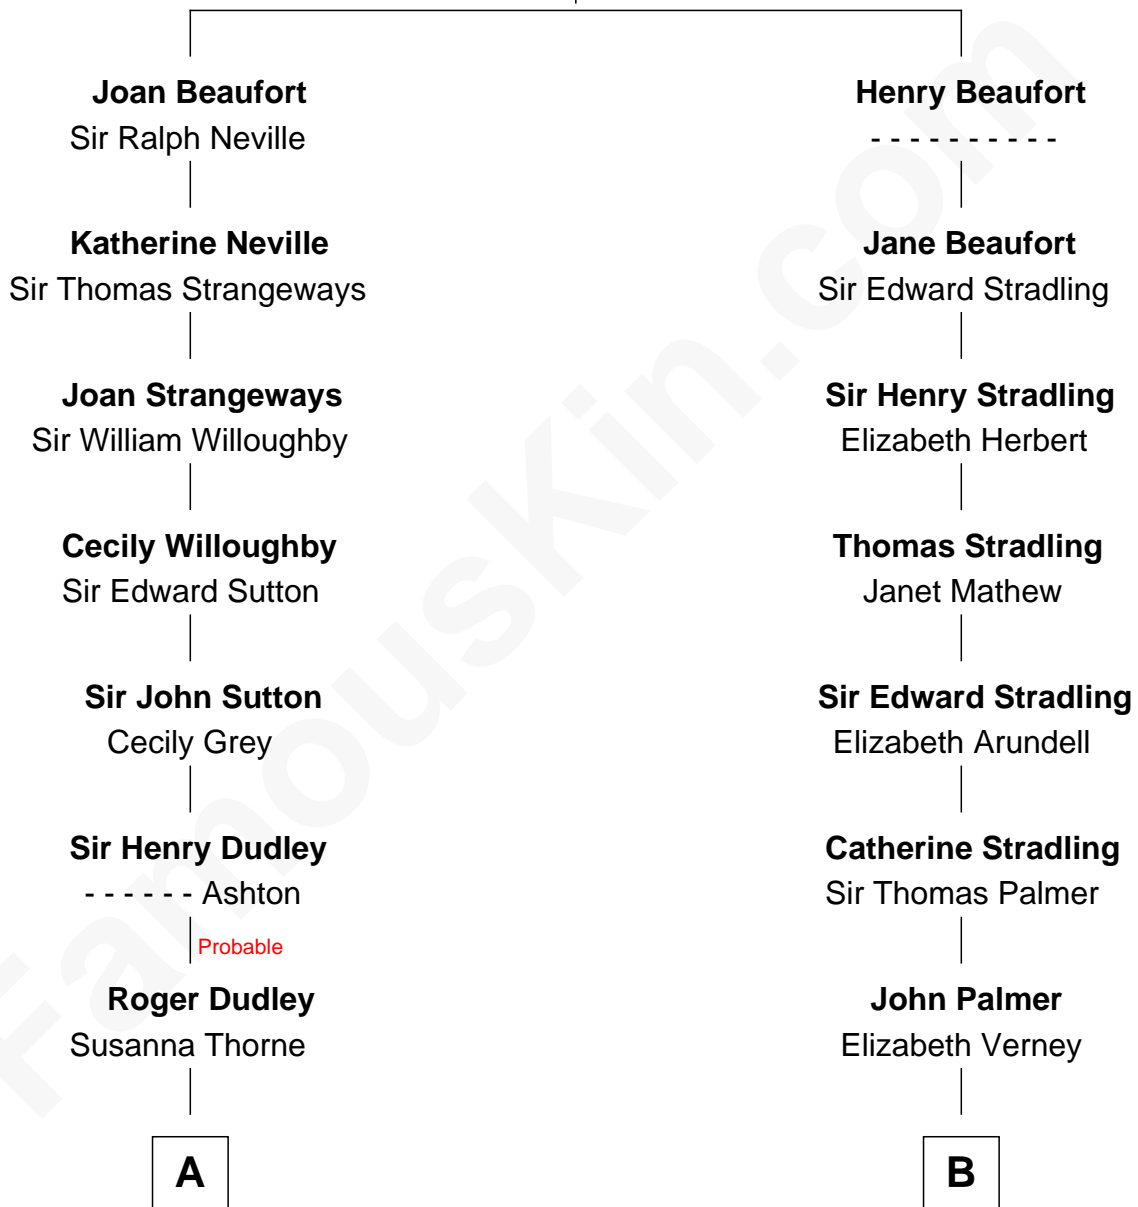

# FamousKin.com Relationship Chart of

**Bill Weld**

*68th Governor of Massachusetts*

18th cousin of

**Harper Lee**

*Author of To Kill a Mockingbird*

**John of Gaunt**  
Katherine Roet

**C**

**David Weld**  
Mary Blake Nichols

**Bill Weld**

*68th Governor of Massachusetts*

**D**

**Frances Cunningham Finch**  
Amasa Coleman Lee

**Harper Lee**

*Author of To Kill a Mockingbird*

FamousKin.com