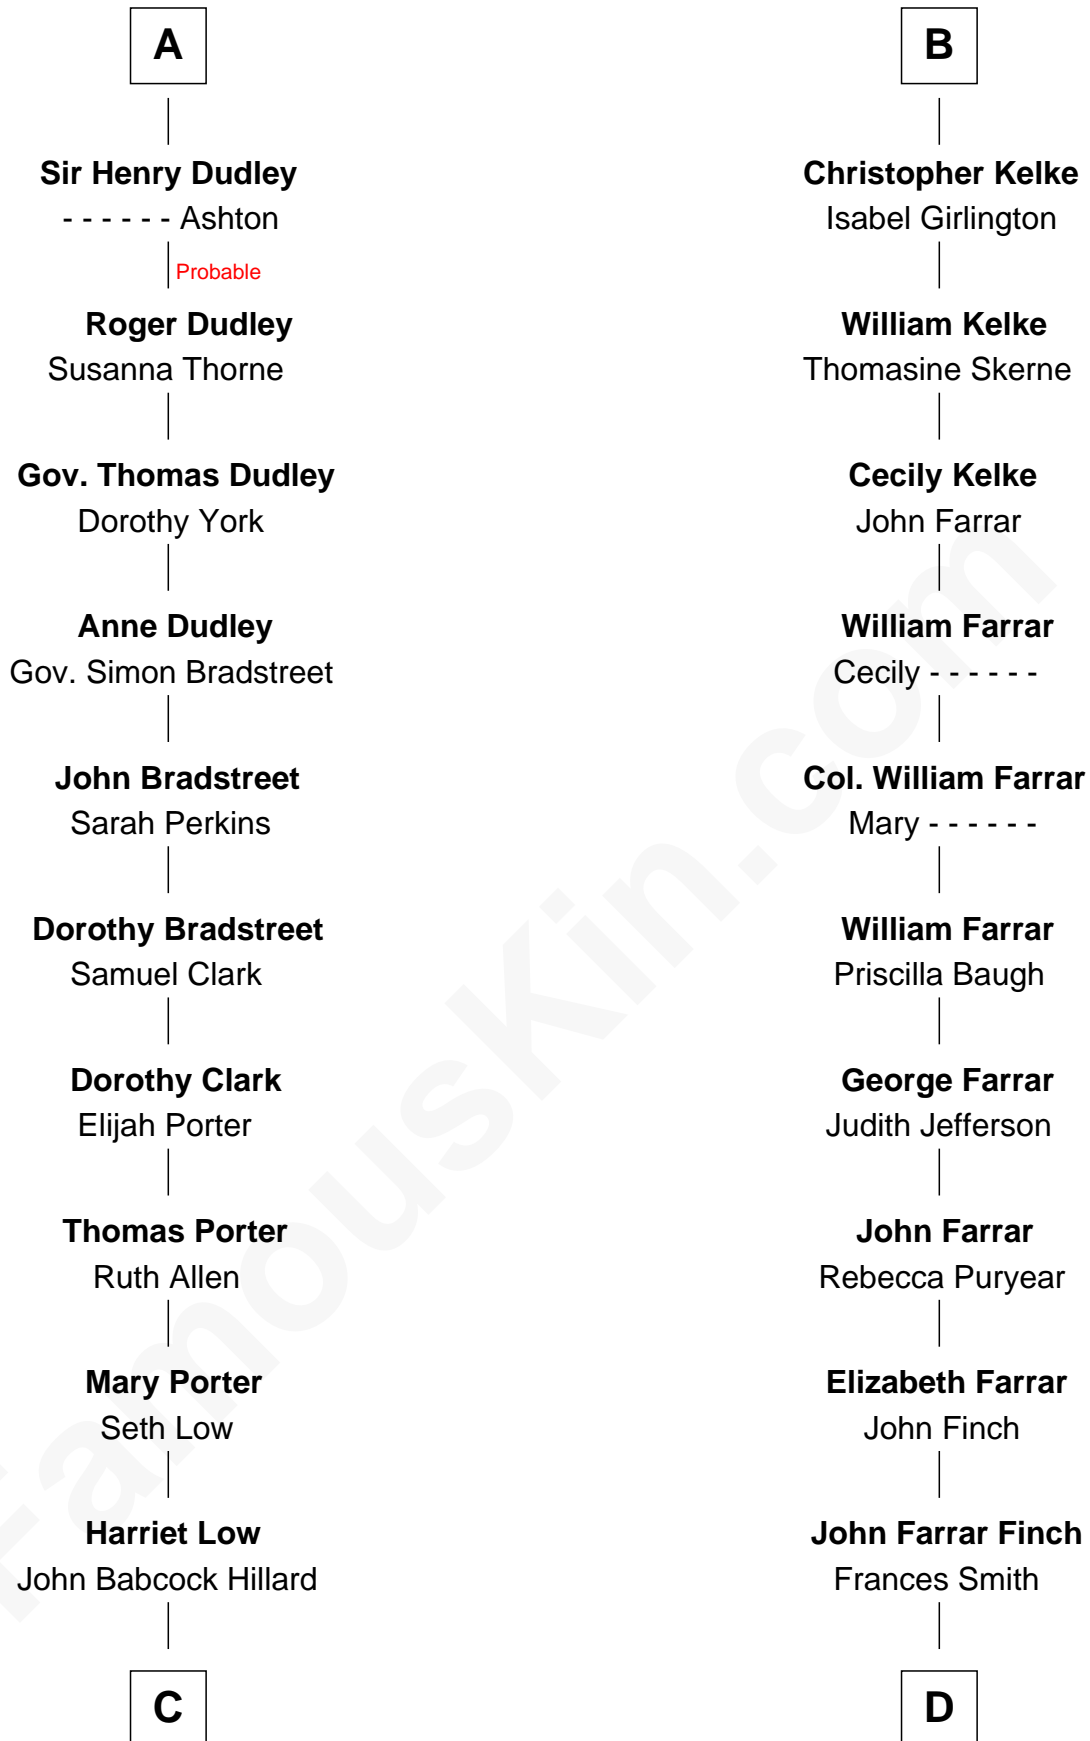

# FamousKin.com Relationship Chart of

**Bill Weld**

*68th Governor of Massachusetts*

**20th cousin of**

**Harper Lee**

*Author of To Kill a Mockingbird*

**Henry Plantagenet**  
Maud de Chaworth

**Eleanor Plantagenet**  
Richard Fitzalan

**Alice Fitzalan**  
Sir Thomas de Holand

**Eleanor Holand**  
Edward Cherleton

**Joyce Cherleton**  
Sir John Tiptoft

**Joyce Tiptoft**  
Sir Edmund Sutton

**Sir Edward Sutton**  
Cecily Willoughby

**Sir John Sutton**  
Cecily Grey

**A**

**Mary Plantagenet**  
Henry de Percy

**Sir Henry Percy**  
Margaret de Neville

**Sir Henry Percy**  
Elizabeth Mortimer

**Elizabeth Percy**  
Sir John Clifford

**Mary Clifford**  
Sir Philip Wentworth

**Elizabeth Wentworth**  
Sir Martin de la See

**Elizabeth de la See**  
Roger Kelke

**B**

**C**

**Harriet Hillard**  
William Augustus White

**Margaret Low White**  
Francis Minot Weld

**David Weld**  
Mary Blake Nichols