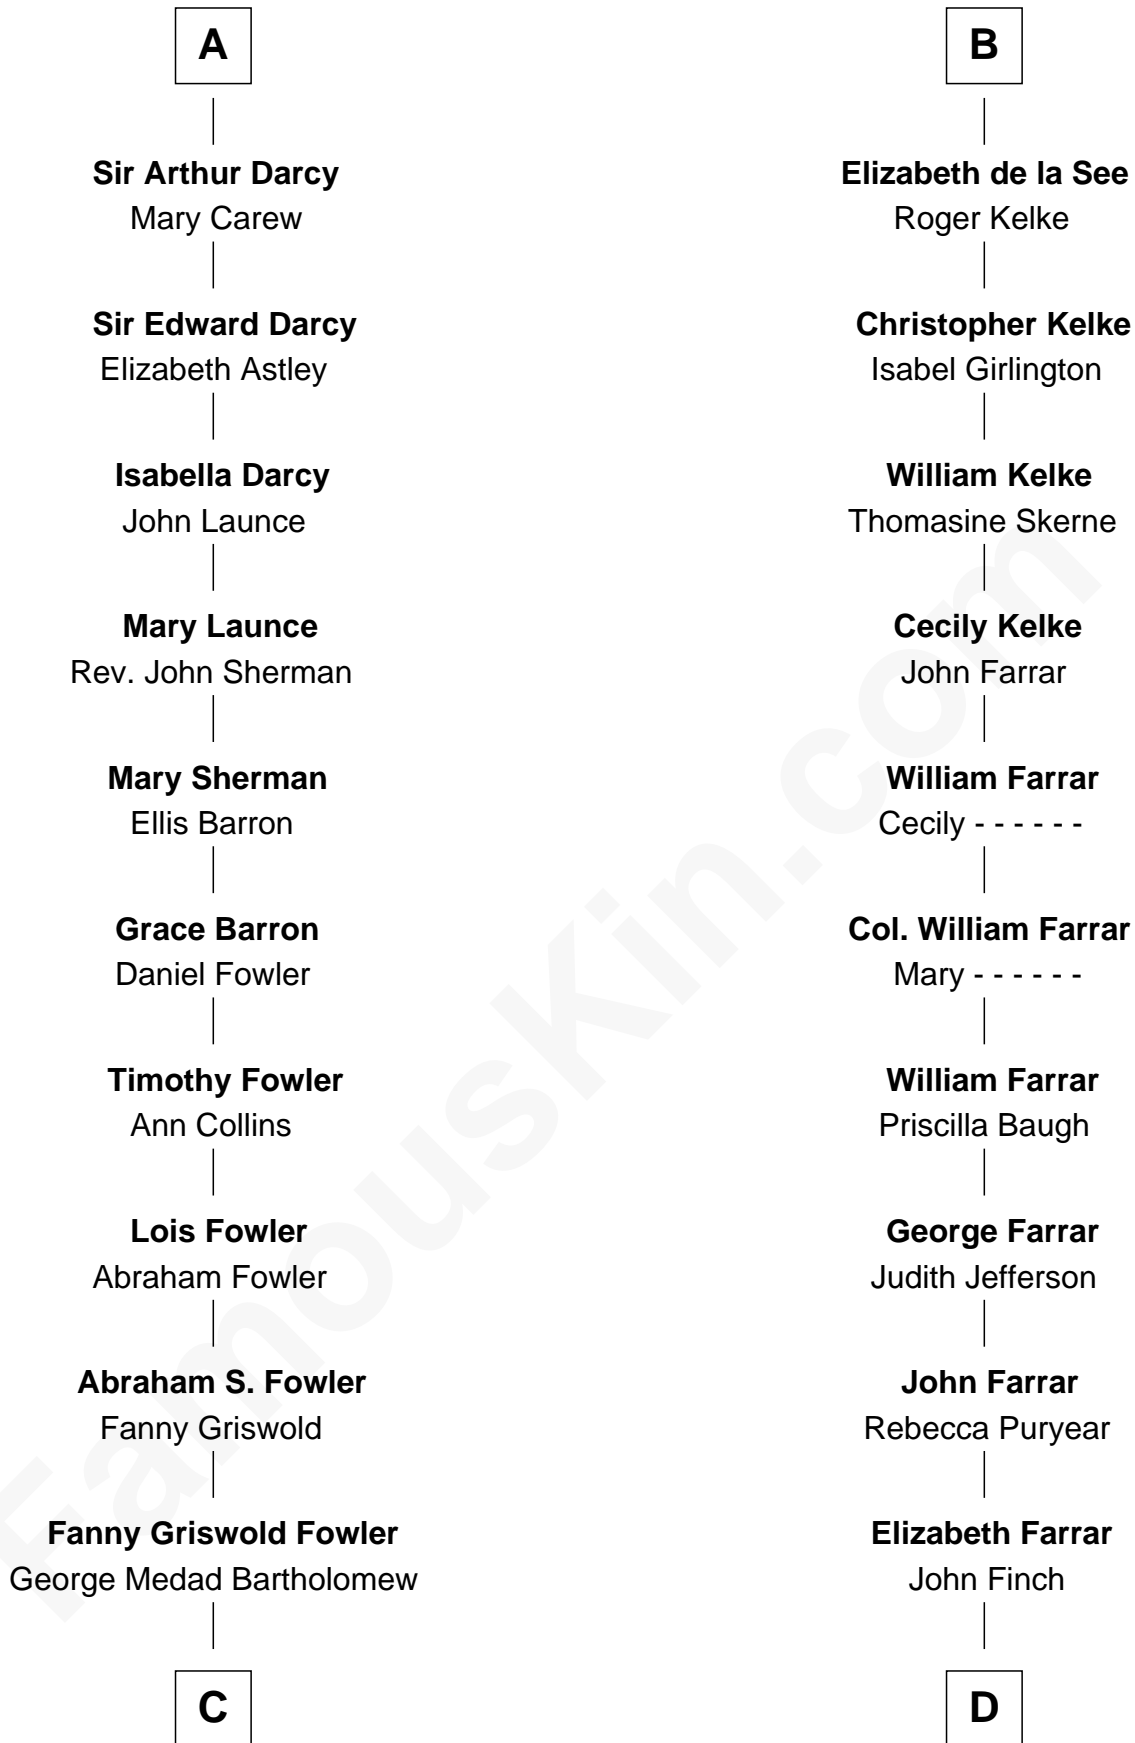

FamousKin.com Relationship Chart of

Bill Weld

68th Governor of Massachusetts

20th cousin 1 time removed of

Harper Lee

Author of To Kill a Mockingbird

C

Fanny Elizabeth Bartholomew

Dr. Francis Minot Weld

Francis Minot Weld

Margaret Low White

David Weld

Mary Blake Nichols

Bill Weld

68th Governor of Massachusetts

D