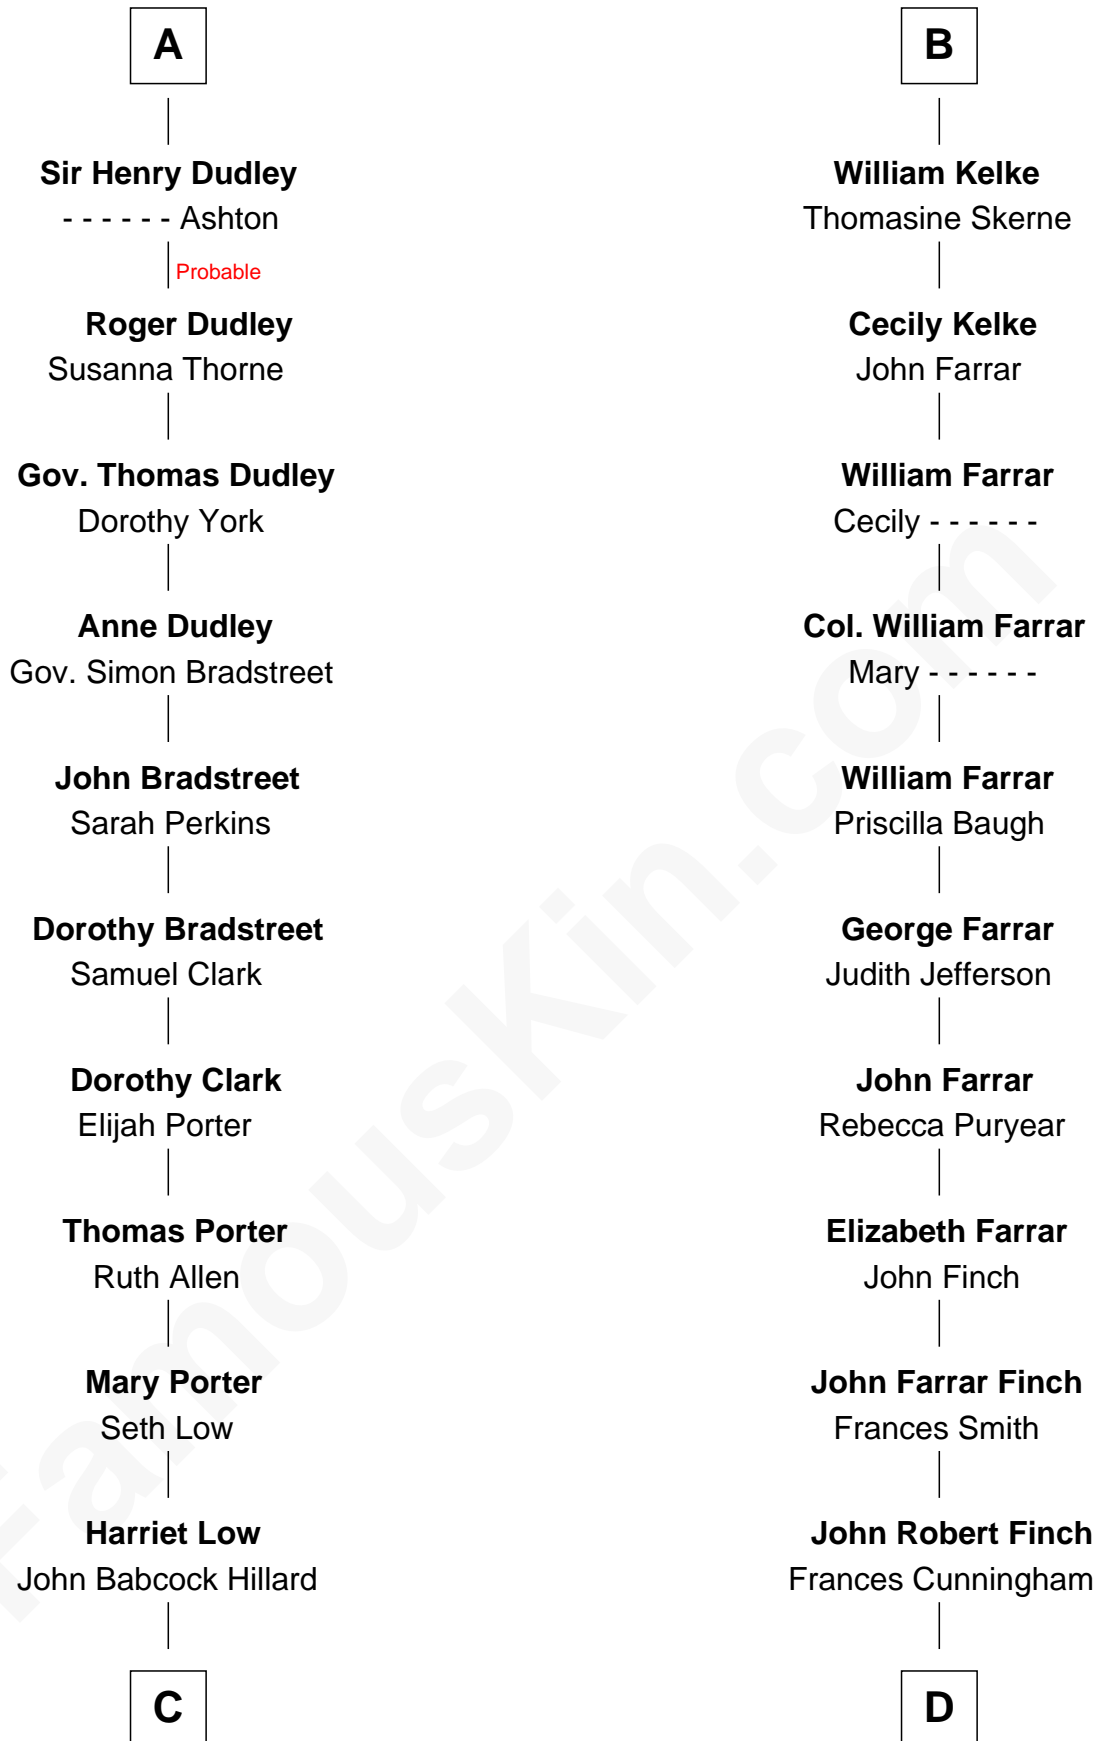

# FamousKin.com Relationship Chart of

**Bill Weld**

*68th Governor of Massachusetts*

19th cousin 1 time removed of

**Harper Lee**

*Author of To Kill a Mockingbird*

**C**

**Harriet Hillard**  
William Augustus White

**Margaret Low White**  
Francis Minot Weld

**David Weld**  
Mary Blake Nichols

**Bill Weld**  
*68th Governor of Massachusetts*

**D**

**James Cunningham Finch**  
Ellen Rivers Williams

**Frances Cunningham Finch**  
Amasa Coleman Lee