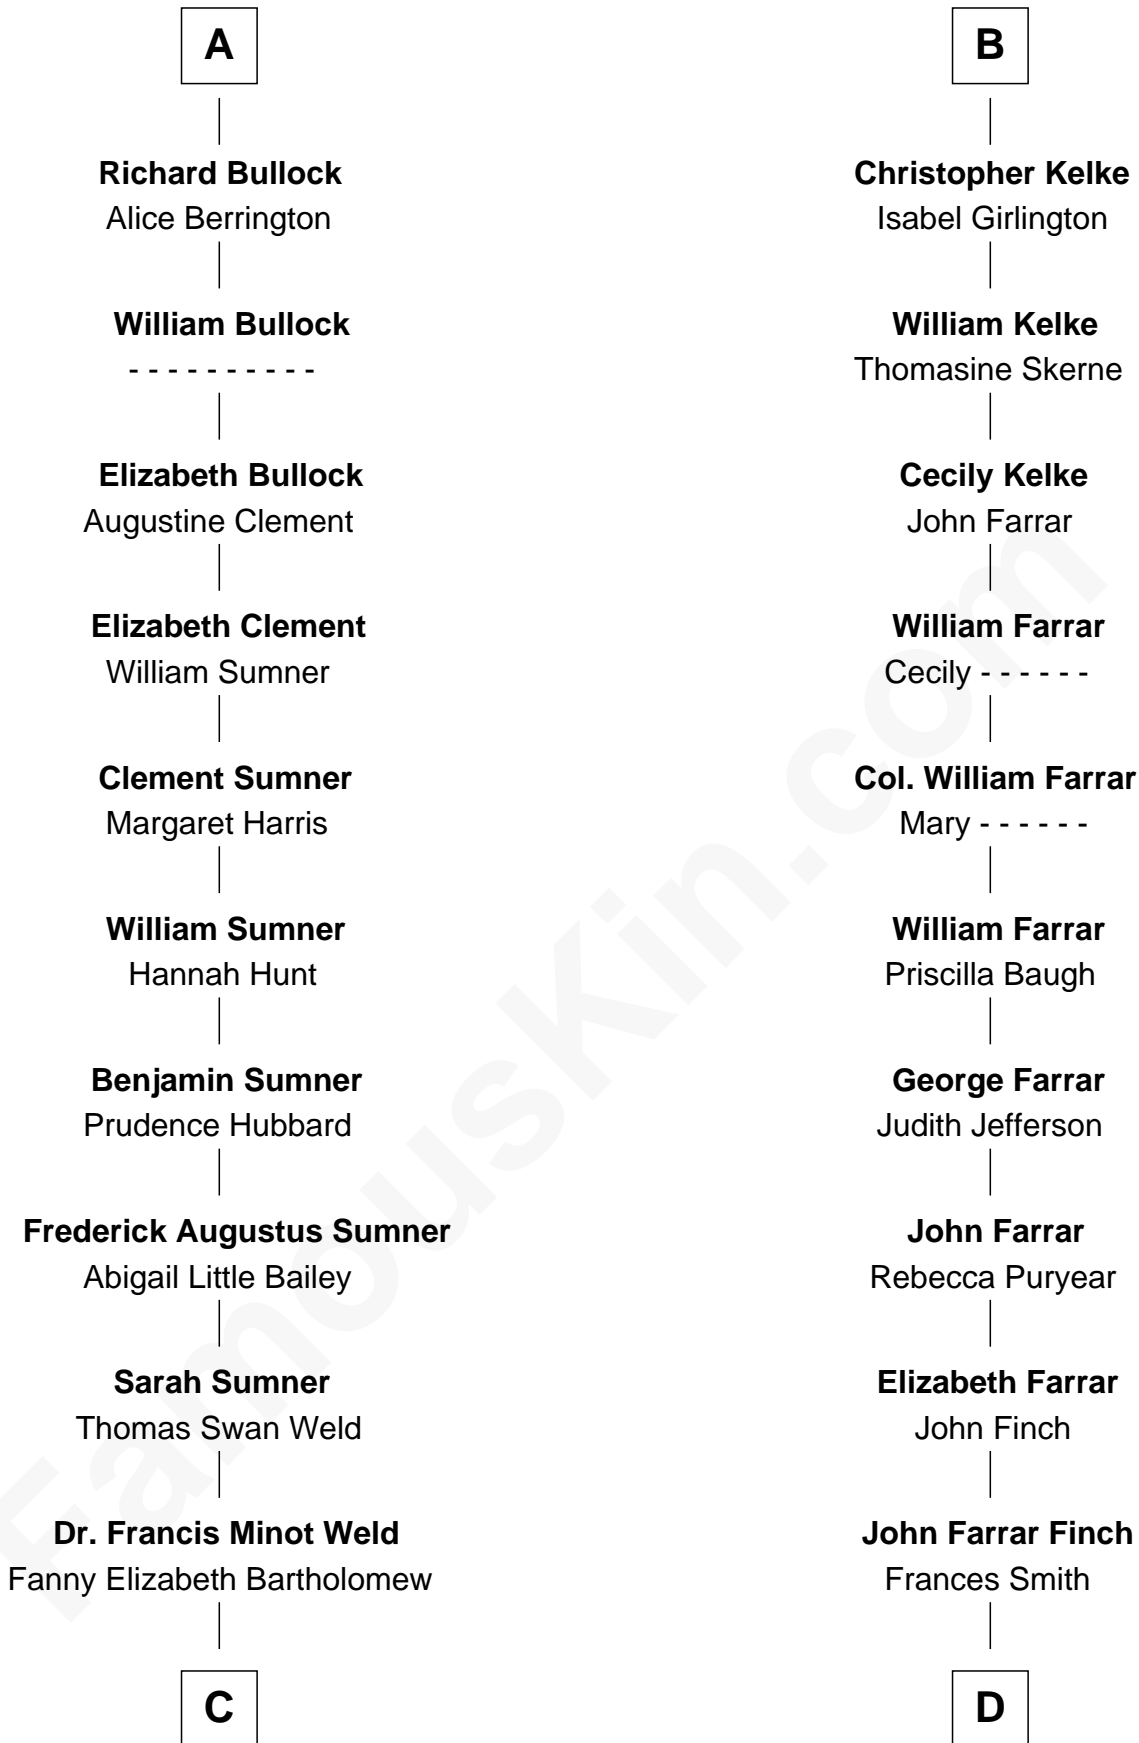

FamousKin.com Relationship Chart of

Bill Weld

68th Governor of Massachusetts

19th cousin 1 time removed of

Harper Lee

Author of To Kill a Mockingbird

William de Montagu
Katherine de Grandison

Sibyl de Montagu
Sir Edmund Fitzalan

Philippe Fitzalan
Sir Richard Sergeaux

Alice Sergeaux
Sir Richard de Vere

Sir John de Vere
Elizabeth Howard

Joan de Vere
Sir William Norreys

Margaret Norreys
Gilbert Bullock

Thomas Bullock
Alice Kingsmill

A

Philippa de Montagu
Sir Roger de Mortimer

Edmund Mortimer
Philippa Plantagenet

Elizabeth Mortimer
Sir Henry Percy

Elizabeth Percy
Sir John Clifford

Mary Clifford
Sir Philip Wentworth

Elizabeth Wentworth
Sir Martin de la See

Elizabeth de la See
Roger Kelke

B

C

Francis Minot Weld
Margaret Low White

David Weld
Mary Blake Nichols

Bill Weld
68th Governor of Massachusetts

D

John Robert Finch
Frances Cunningham