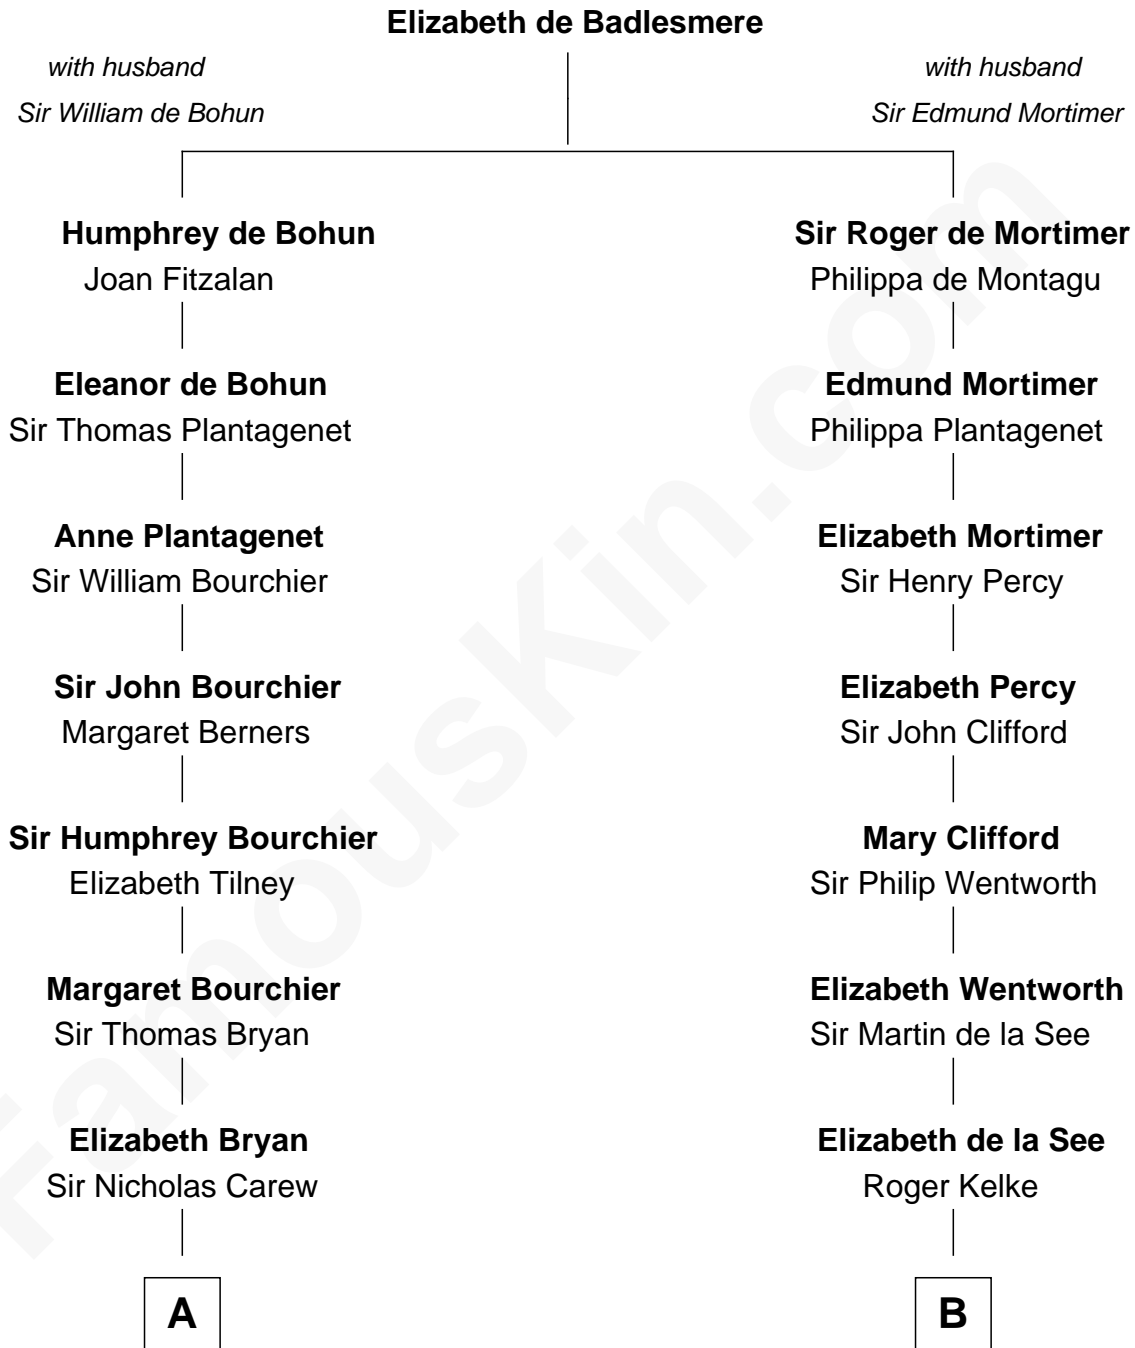

FamousKin.com Relationship Chart of

Bill Weld

68th Governor of Massachusetts

20th cousin of

Harper Lee

Author of To Kill a Mockingbird

C

Fanny Elizabeth Bartholomew

Dr. Francis Minot Weld

Francis Minot Weld

Margaret Low White

David Weld

Mary Blake Nichols

Bill Weld

68th Governor of Massachusetts

D