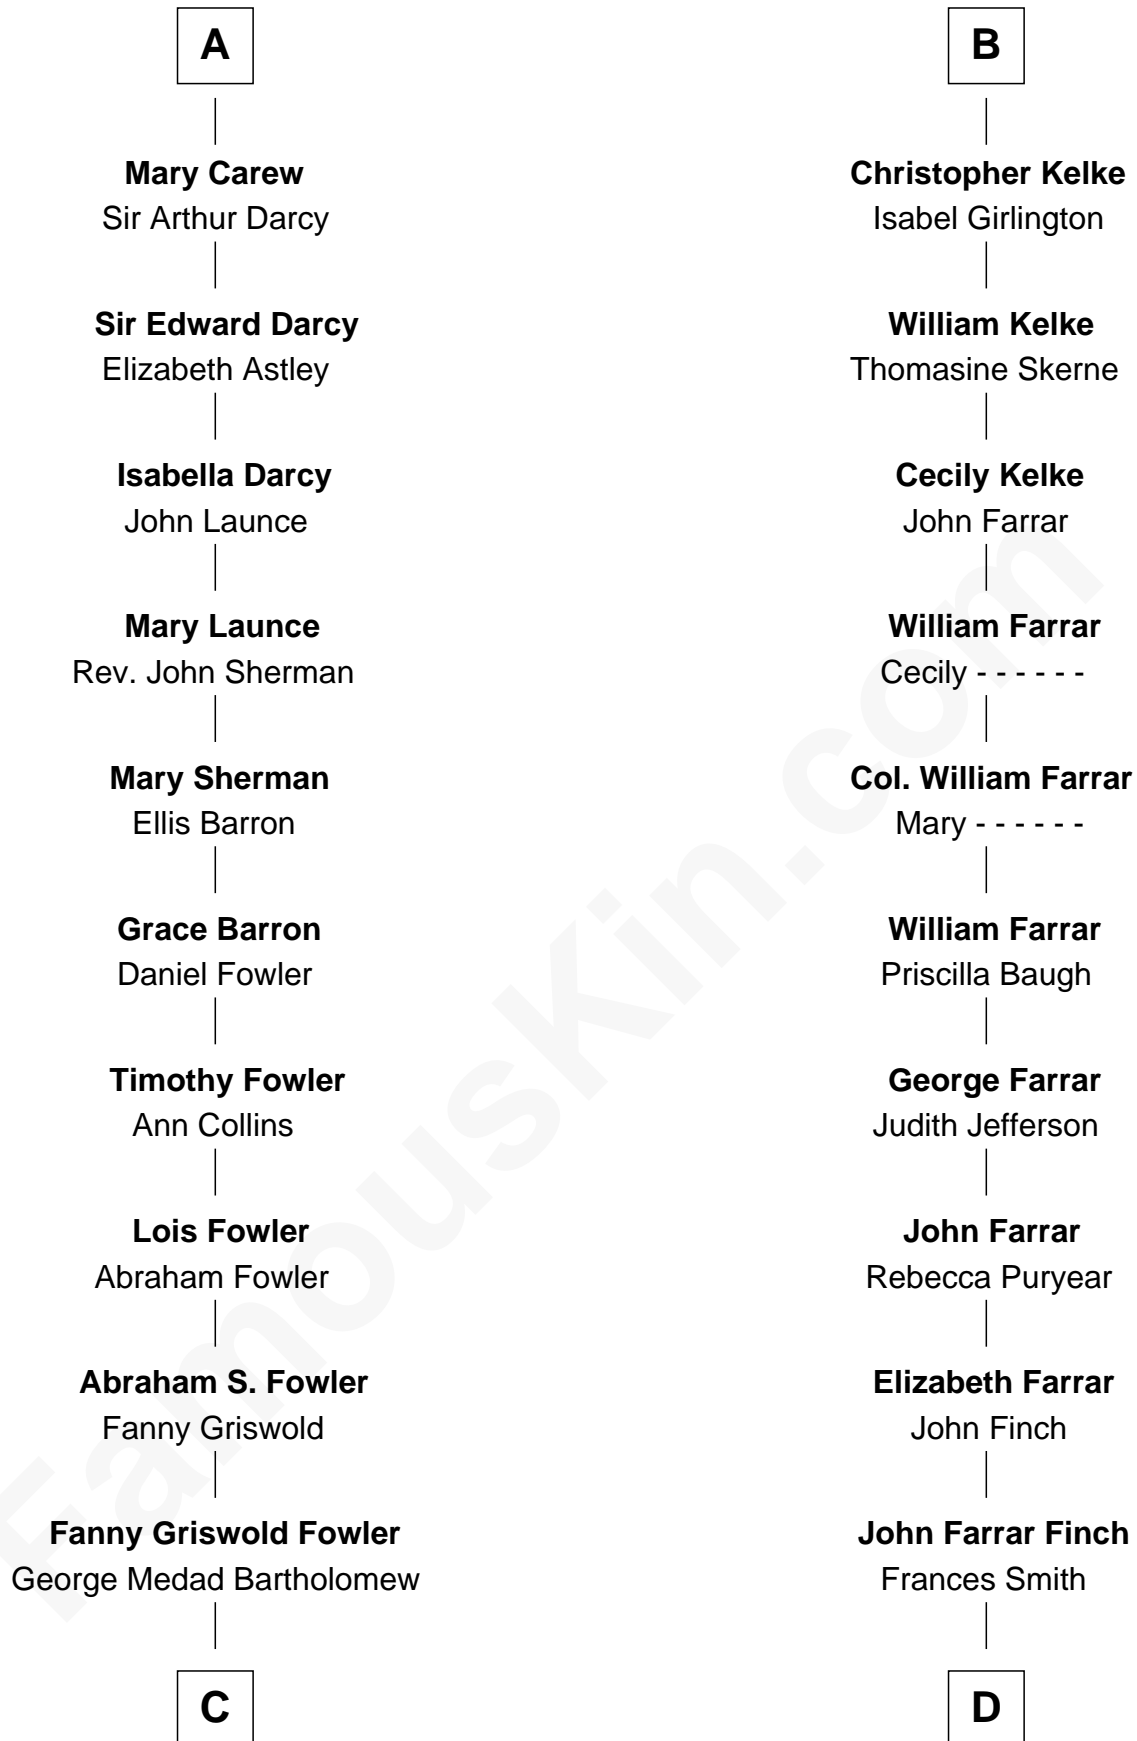

FamousKin.com Relationship Chart of

Bill Weld

68th Governor of Massachusetts

20th cousin of

Harper Lee

Author of To Kill a Mockingbird

C

Fanny Elizabeth Bartholomew

Dr. Francis Minot Weld

Francis Minot Weld

Margaret Low White

David Weld

Mary Blake Nichols

Bill Weld

68th Governor of Massachusetts

D