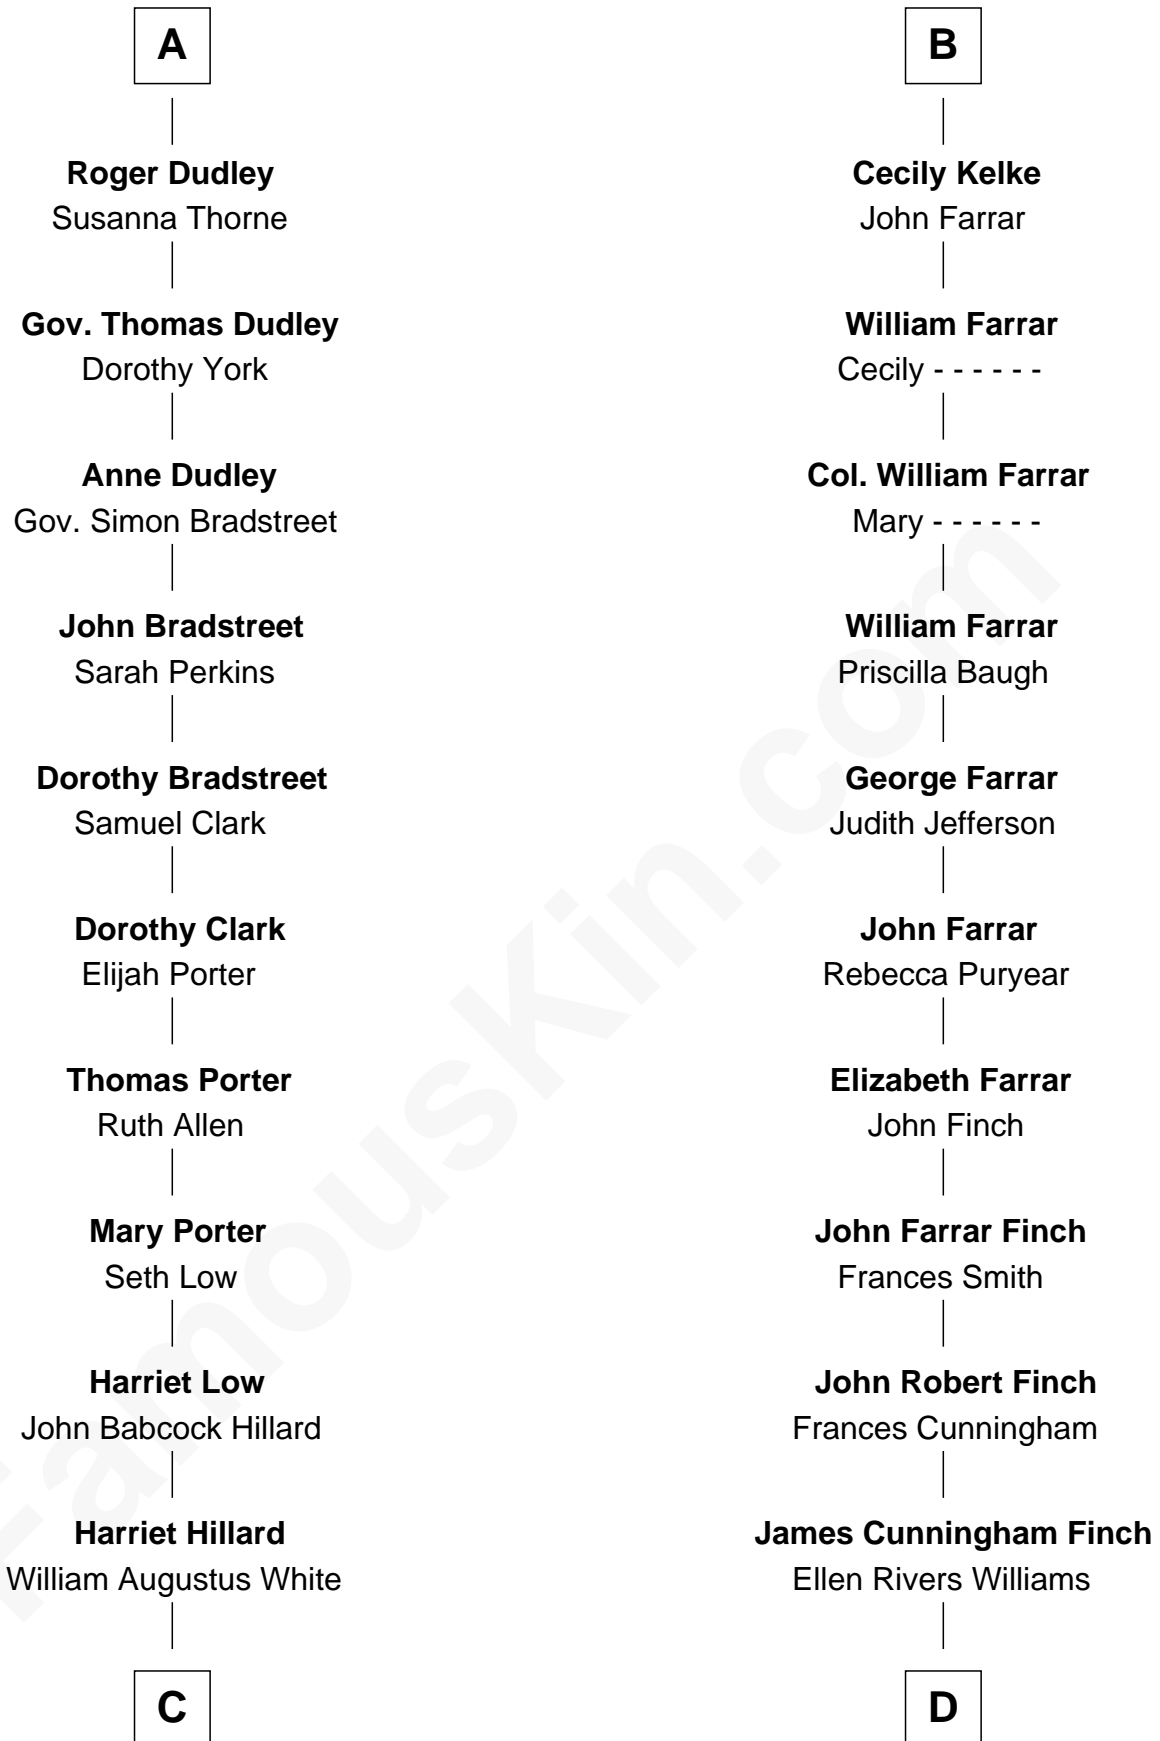

# FamousKin.com Relationship Chart of

**Bill Weld**

68th Governor of Massachusetts

18th cousin 1 time removed of

**Harper Lee**

Author of *To Kill a Mockingbird*

**Sir Philip le Despencer**

Elizabeth - - - - -

**Sir Philip le Despencer**

Elizabeth de Tibetot

**Margery Despencer**

Sir Roger Wentworth

**Sir Philip Wentworth**

Mary Clifford

**Elizabeth Wentworth**

Sir Martin de la See

**Elizabeth de la See**

Roger Kelke

**Christopher Kelke**

Isabel Girlington

**William Kelke**

Thomasine Skerne

**B**

**C**

**Margaret Low White**

Francis Minot Weld

**David Weld**

Mary Blake Nichols

**Bill Weld**

*68th Governor of Massachusetts*

**D**

**Frances Cunningham Finch**