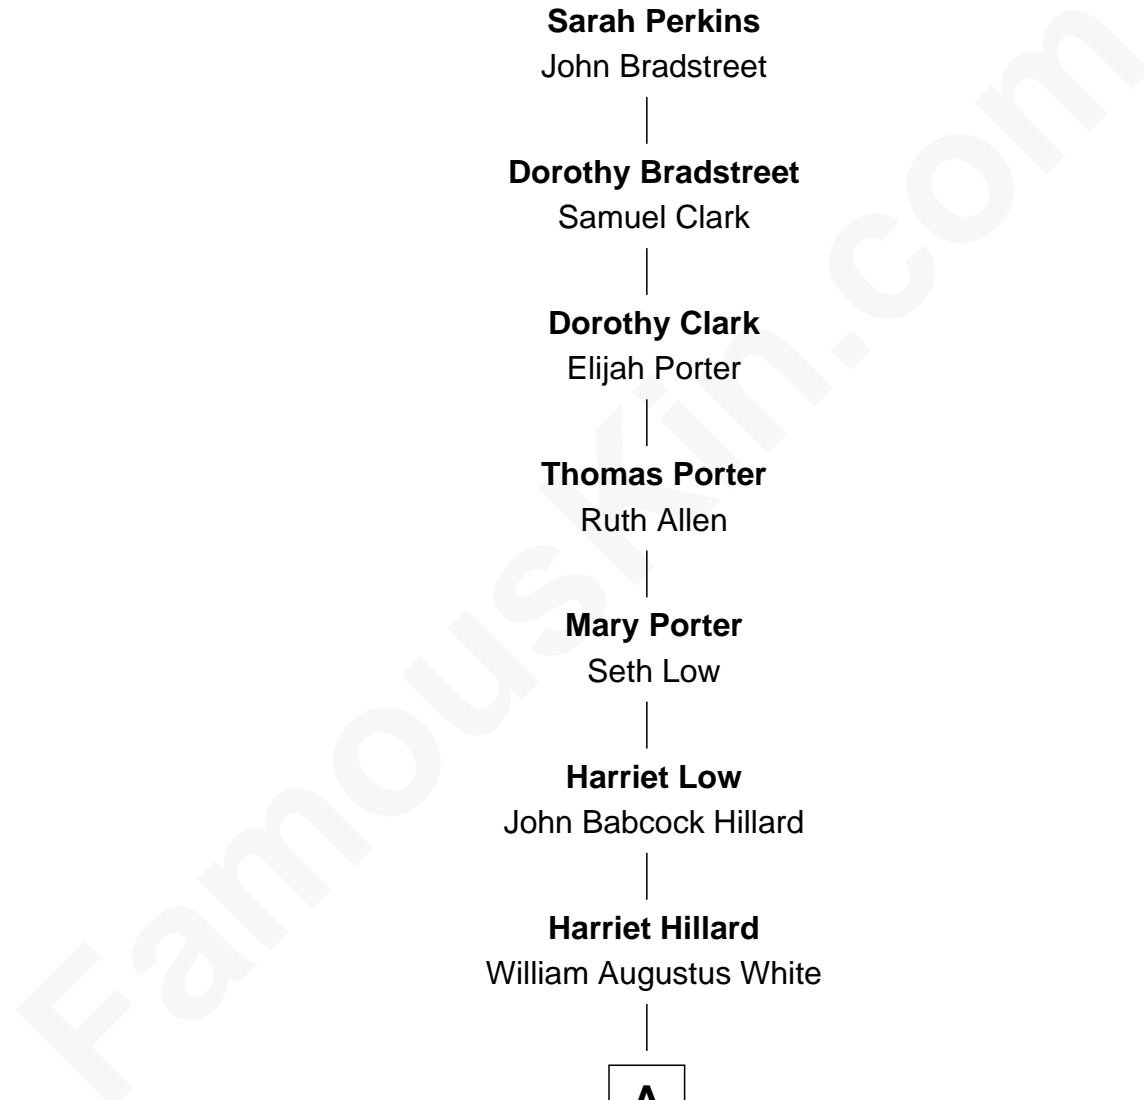

Sarah Perkins

John Bradstreet

Dorothy Bradstreet

Samuel Clark

Dorothy Clark

Elijah Porter

Thomas Porter

Ruth Allen

Mary Porter

Seth Low

Harriet Low

John Babcock Hillard

Harriet Hillard

William Augustus White

A

A

—
Margaret Low White

Francis Minot Weld

—
David Weld

Mary Blake Nichols

—
Bill Weld

68th Governor of Massachusetts

FamousKin.com