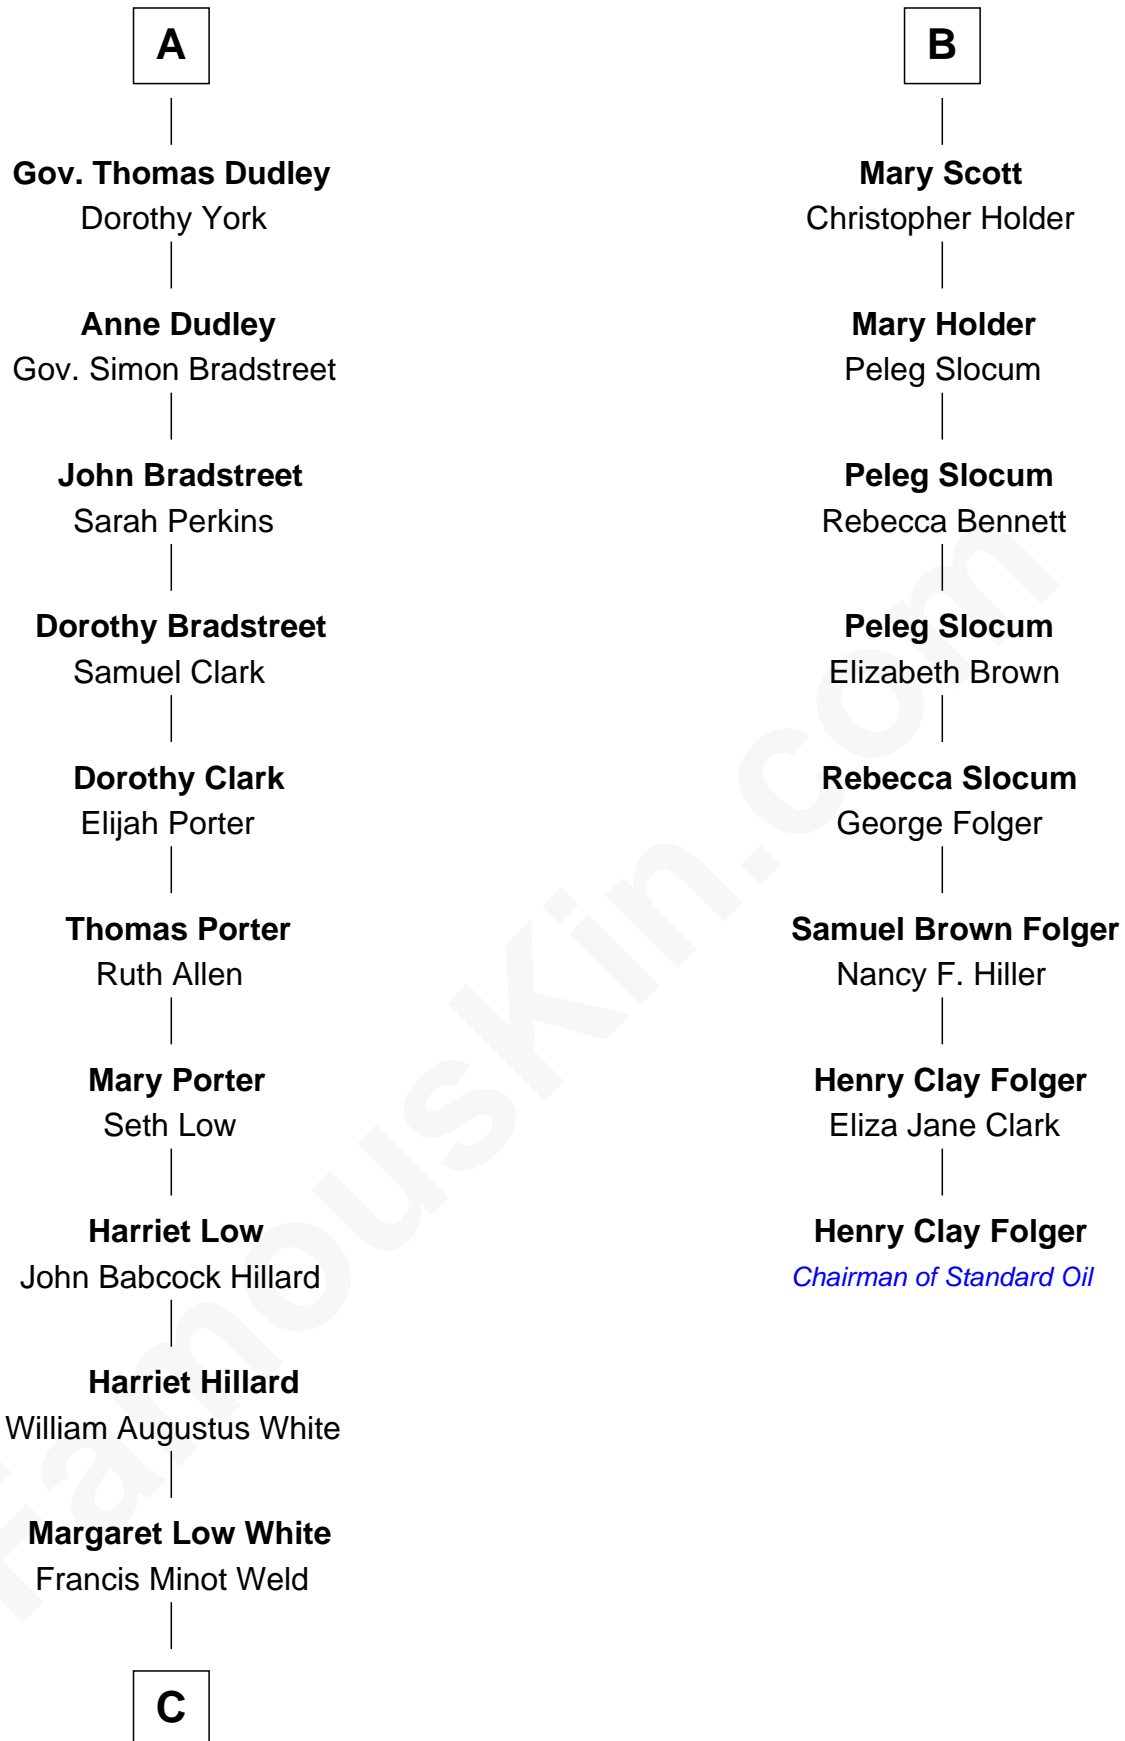

# FamousKin.com Relationship Chart of

**Bill Weld**

*68th Governor of Massachusetts*

**14th cousin 4 times removed of**

**Henry Clay Folger**

*Founder of Folger Shakespeare Library and Chairman of Standard Oil*

Susanna Thorne

**A**

**Sir Thomas Blount**

Margaret de Gresley

**Sir Thomas Blount**

Agnes Hawley

**Anne Blount**

William Marbury

**Robert Marbury**

Katherine Williamson

**William Marbury**

Agnes Lenton

**Rev. Francis Marbury**

Bridget Dryden

**Catherine Marbury**

Richard Scott

**B**

**C**

—  
**David Weld**

Mary Blake Nichols

—  
**Bill Weld**

*68th Governor of Massachusetts*

FamousKin.com