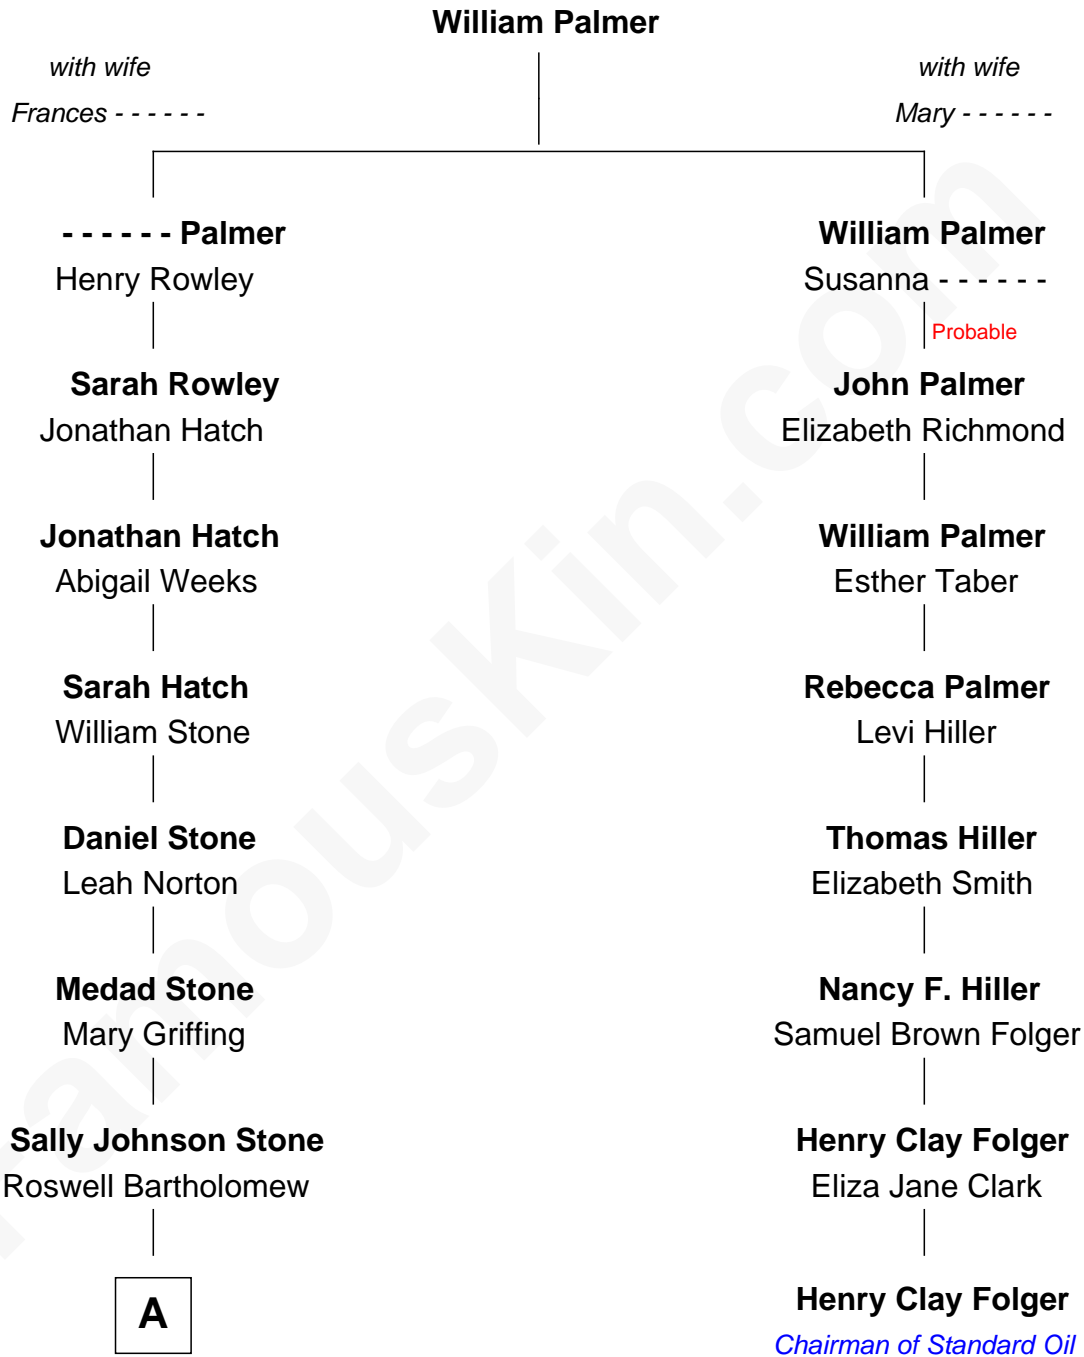

FamousKin.com

Relationship Chart of

Bill Weld

68th Governor of Massachusetts

7th cousin 4 times removed of

Henry Clay Folger

Founder of Folger Shakespeare Library and Chairman of Standard Oil

A

George Medad Bartholomew

Fanny Griswold Fowler

Fanny Elizabeth Bartholomew

Dr. Francis Minot Weld

Francis Minot Weld

Margaret Low White

David Weld

Mary Blake Nichols