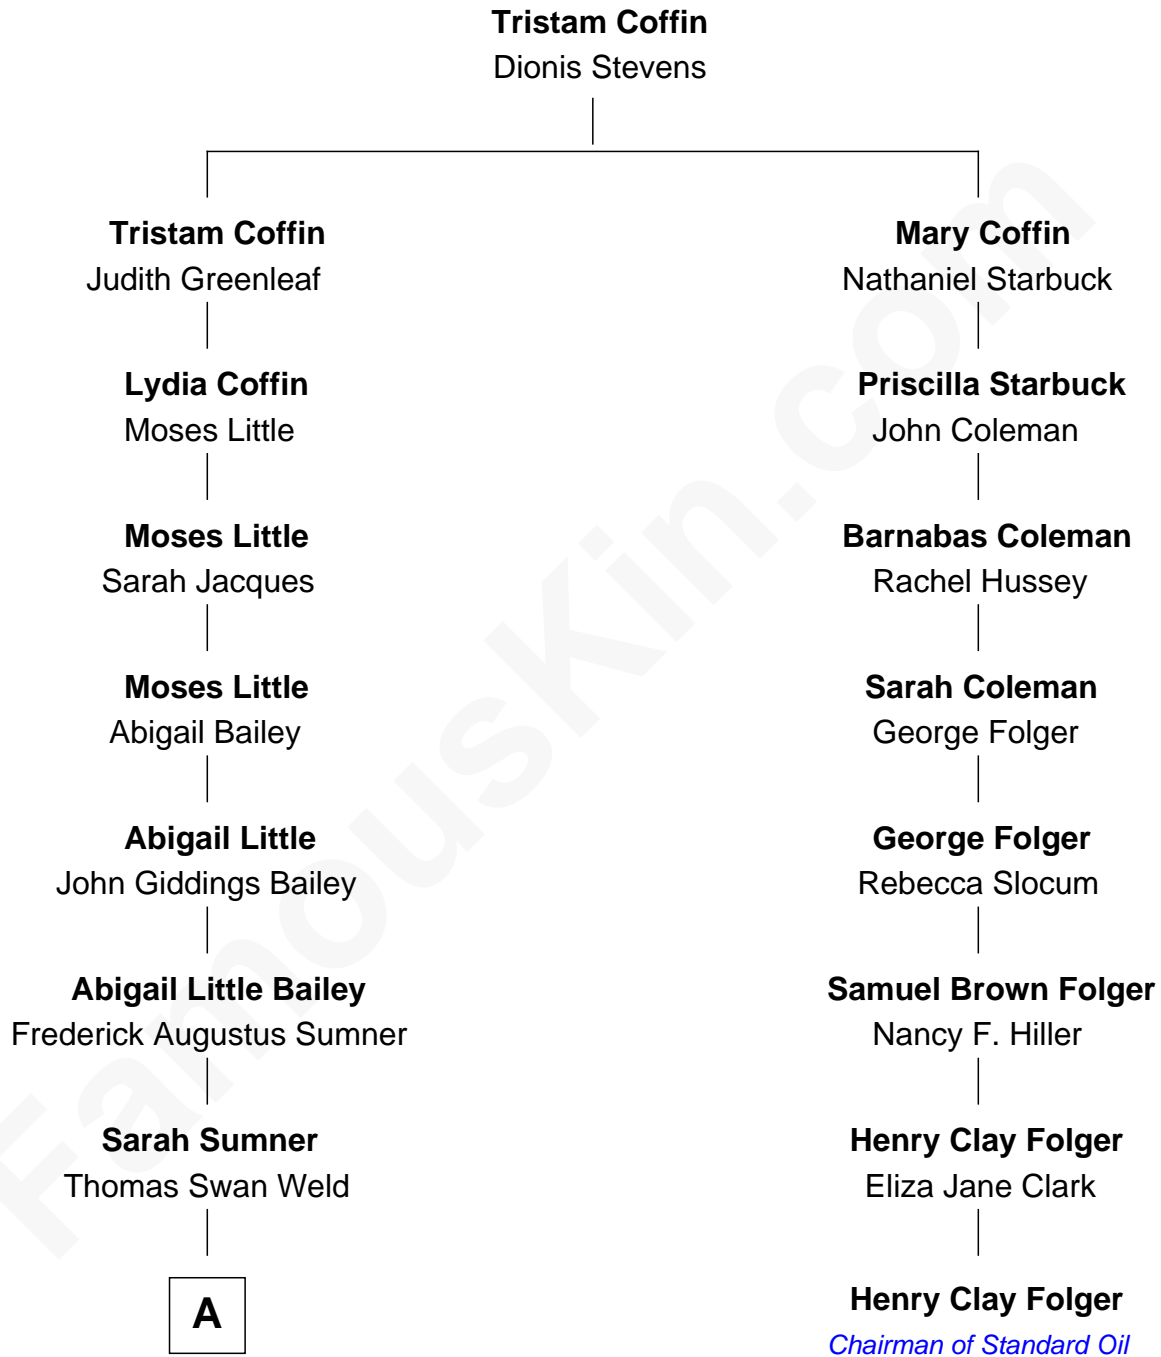

FamousKin.com

Relationship Chart of

Bill Weld

68th Governor of Massachusetts

7th cousin 3 times removed of

Henry Clay Folger

Founder of Folger Shakespeare Library and Chairman of Standard Oil

A

—
Dr. Francis Minot Weld
Fanny Elizabeth Bartholomew

—
Francis Minot Weld
Margaret Low White

—
David Weld
Mary Blake Nichols

—
Bill Weld
68th Governor of Massachusetts

FamousKin.com