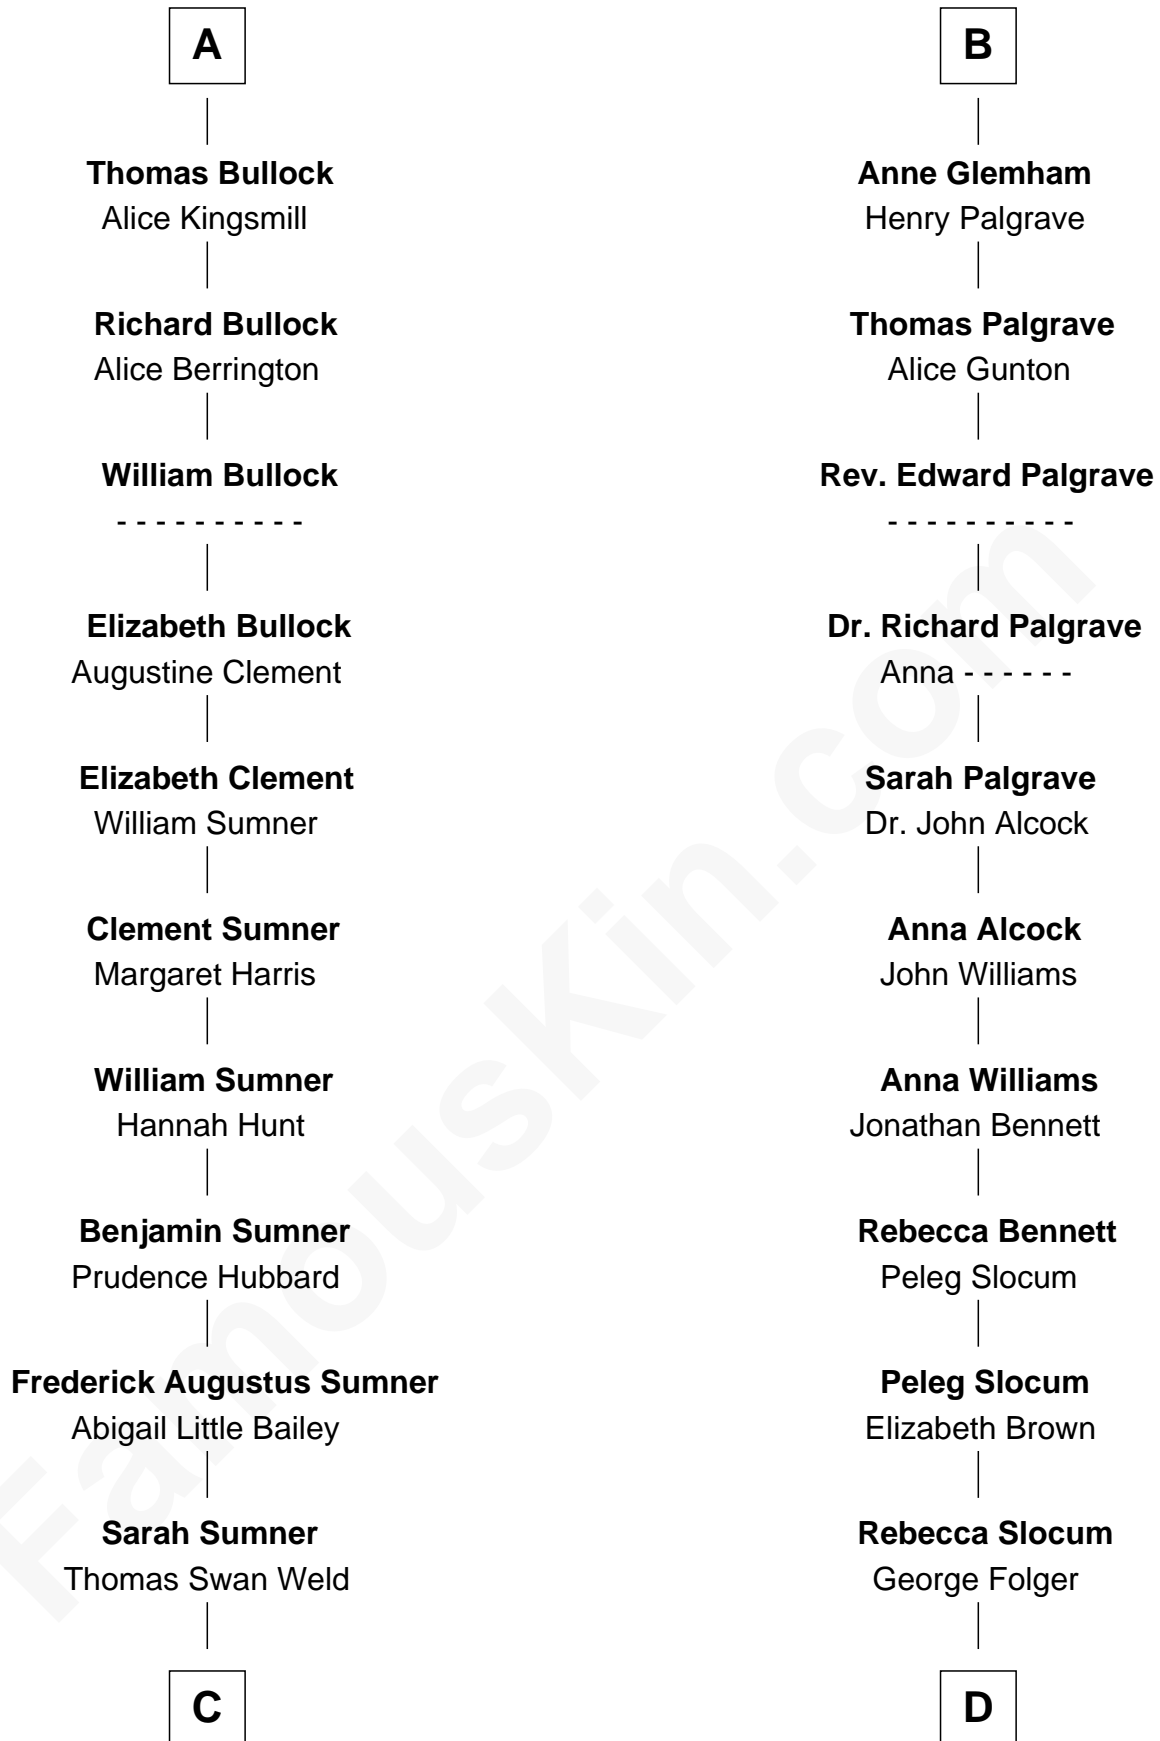

FamousKin.com

Relationship Chart of

Bill Weld

68th Governor of Massachusetts

19th cousin 1 time removed of

Henry Clay Folger

Founder of Folger Shakespeare Library and Chairman of Standard Oil

C

Dr. Francis Minot Weld
Fanny Elizabeth Bartholomew

Francis Minot Weld
Margaret Low White

David Weld
Mary Blake Nichols

Bill Weld
68th Governor of Massachusetts

D

Samuel Brown Folger
Nancy F. Hiller

Henry Clay Folger
Eliza Jane Clark

Henry Clay Folger
Chairman of Standard Oil

FamousKin.com