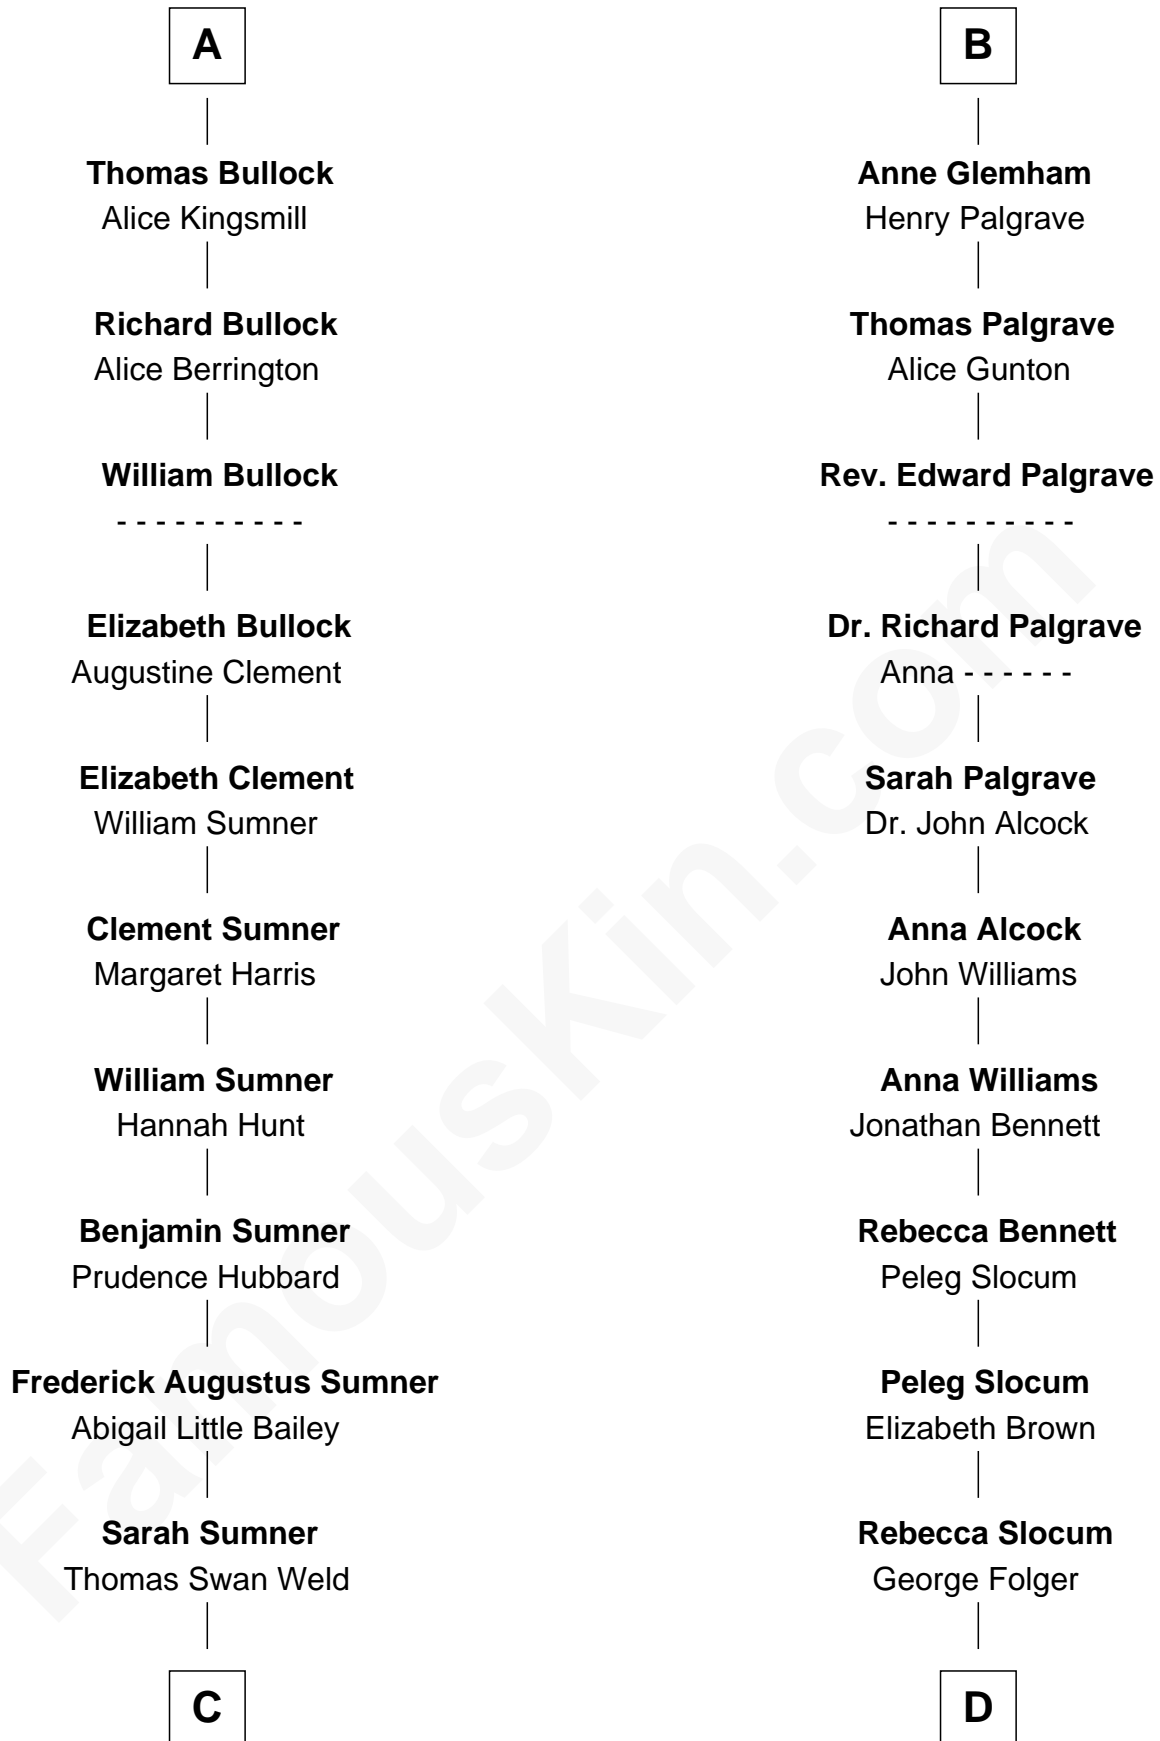

FamousKin.com

Relationship Chart of

Bill Weld

68th Governor of Massachusetts

19th cousin 1 time removed of

Henry Clay Folger

Founder of Folger Shakespeare Library and Chairman of Standard Oil

Gunselm de Badlesmere

Margaret de Clare

Elizabeth de Badlesmere

Sir William de Bohun

Elizabeth de Bohun

Sir Richard Fitzalan

Elizabeth Fitzalan

Sir Robert Goushill

Elizabeth Goushill

Sir Robert Wingfield

Elizabeth Wingfield

Sir William Brandon

Eleanor Brandon

John Glemham

B

C

Dr. Francis Minot Weld
Fanny Elizabeth Bartholomew

Francis Minot Weld
Margaret Low White

David Weld
Mary Blake Nichols

Bill Weld
68th Governor of Massachusetts

D

Samuel Brown Folger
Nancy F. Hiller

Henry Clay Folger
Eliza Jane Clark

Henry Clay Folger
Chairman of Standard Oil