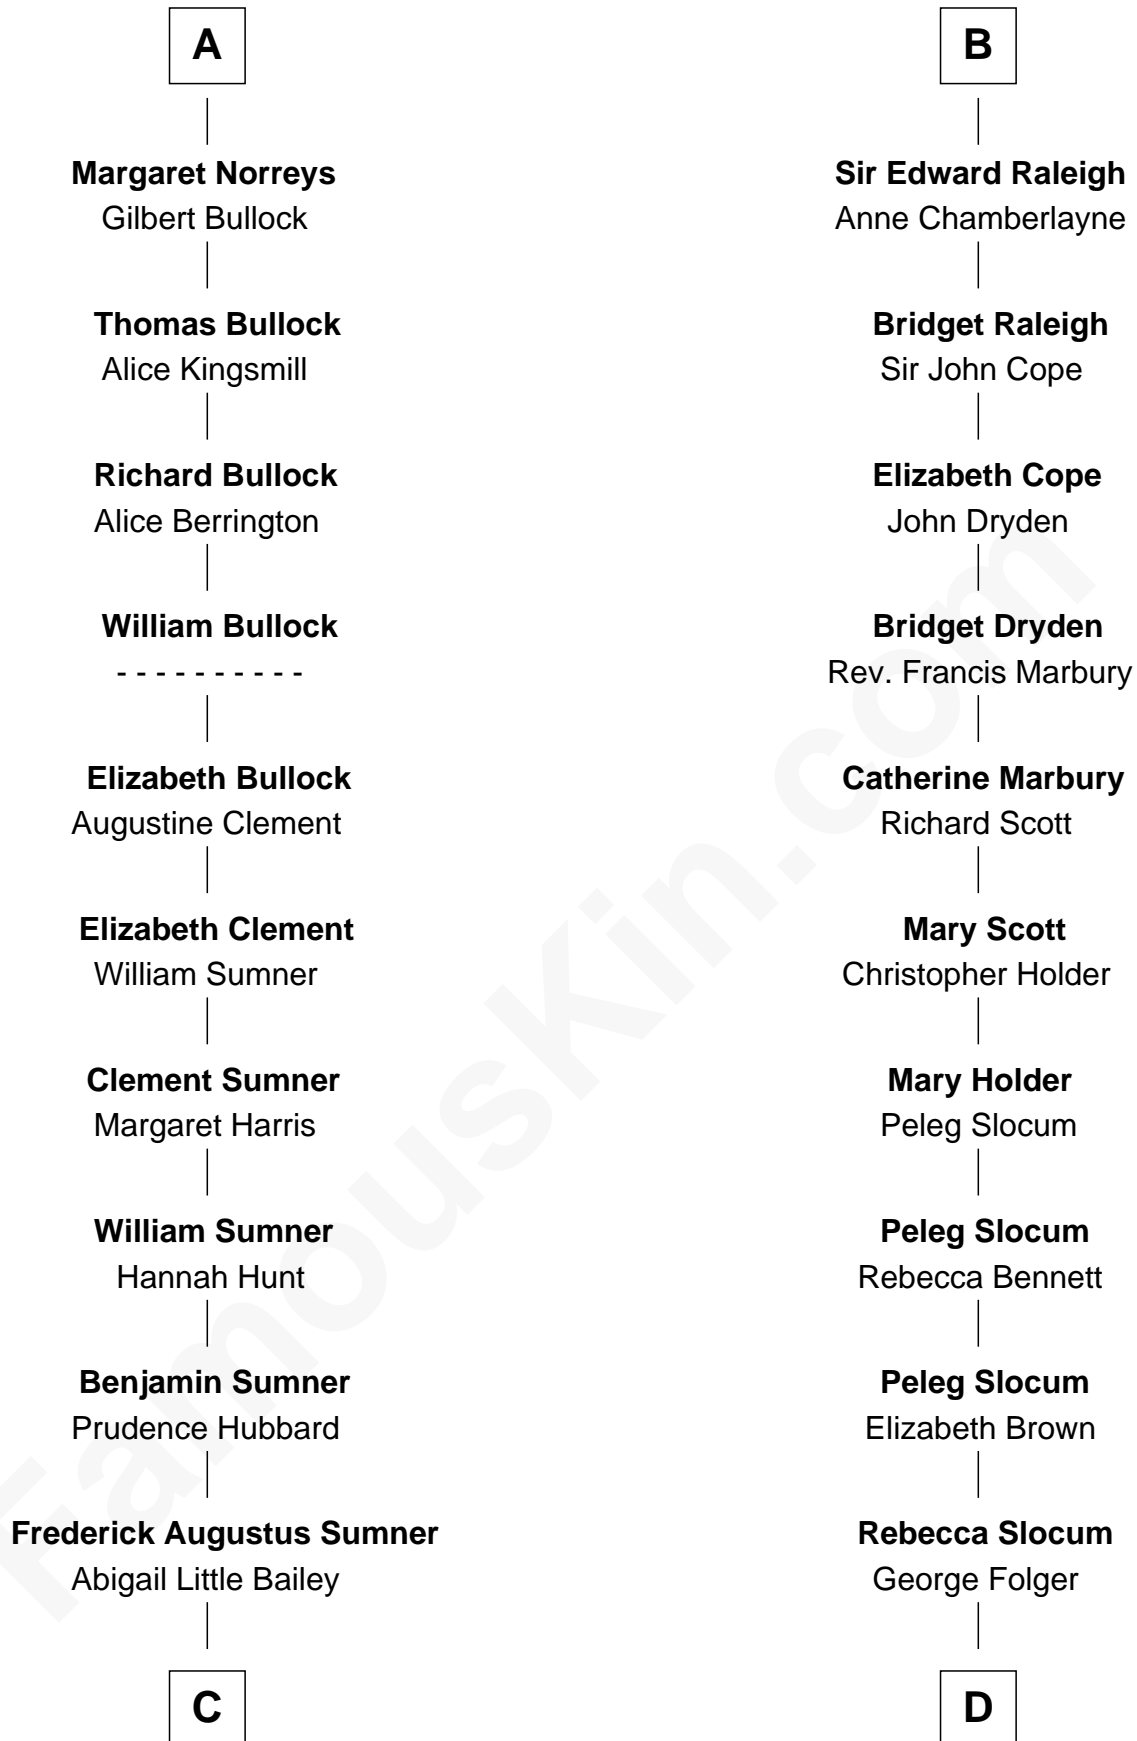

FamousKin.com

Relationship Chart of

Bill Weld

68th Governor of Massachusetts
19th cousin 2 times removed of

Henry Clay Folger

Founder of Folger Shakespeare Library and Chairman of Standard Oil

C

Sarah Sumner
Thomas Swan Weld

Dr. Francis Minot Weld
Fanny Elizabeth Bartholomew

Francis Minot Weld
Margaret Low White

David Weld
Mary Blake Nichols

Bill Weld
68th Governor of Massachusetts

D

Samuel Brown Folger
Nancy F. Hiller

Henry Clay Folger
Eliza Jane Clark