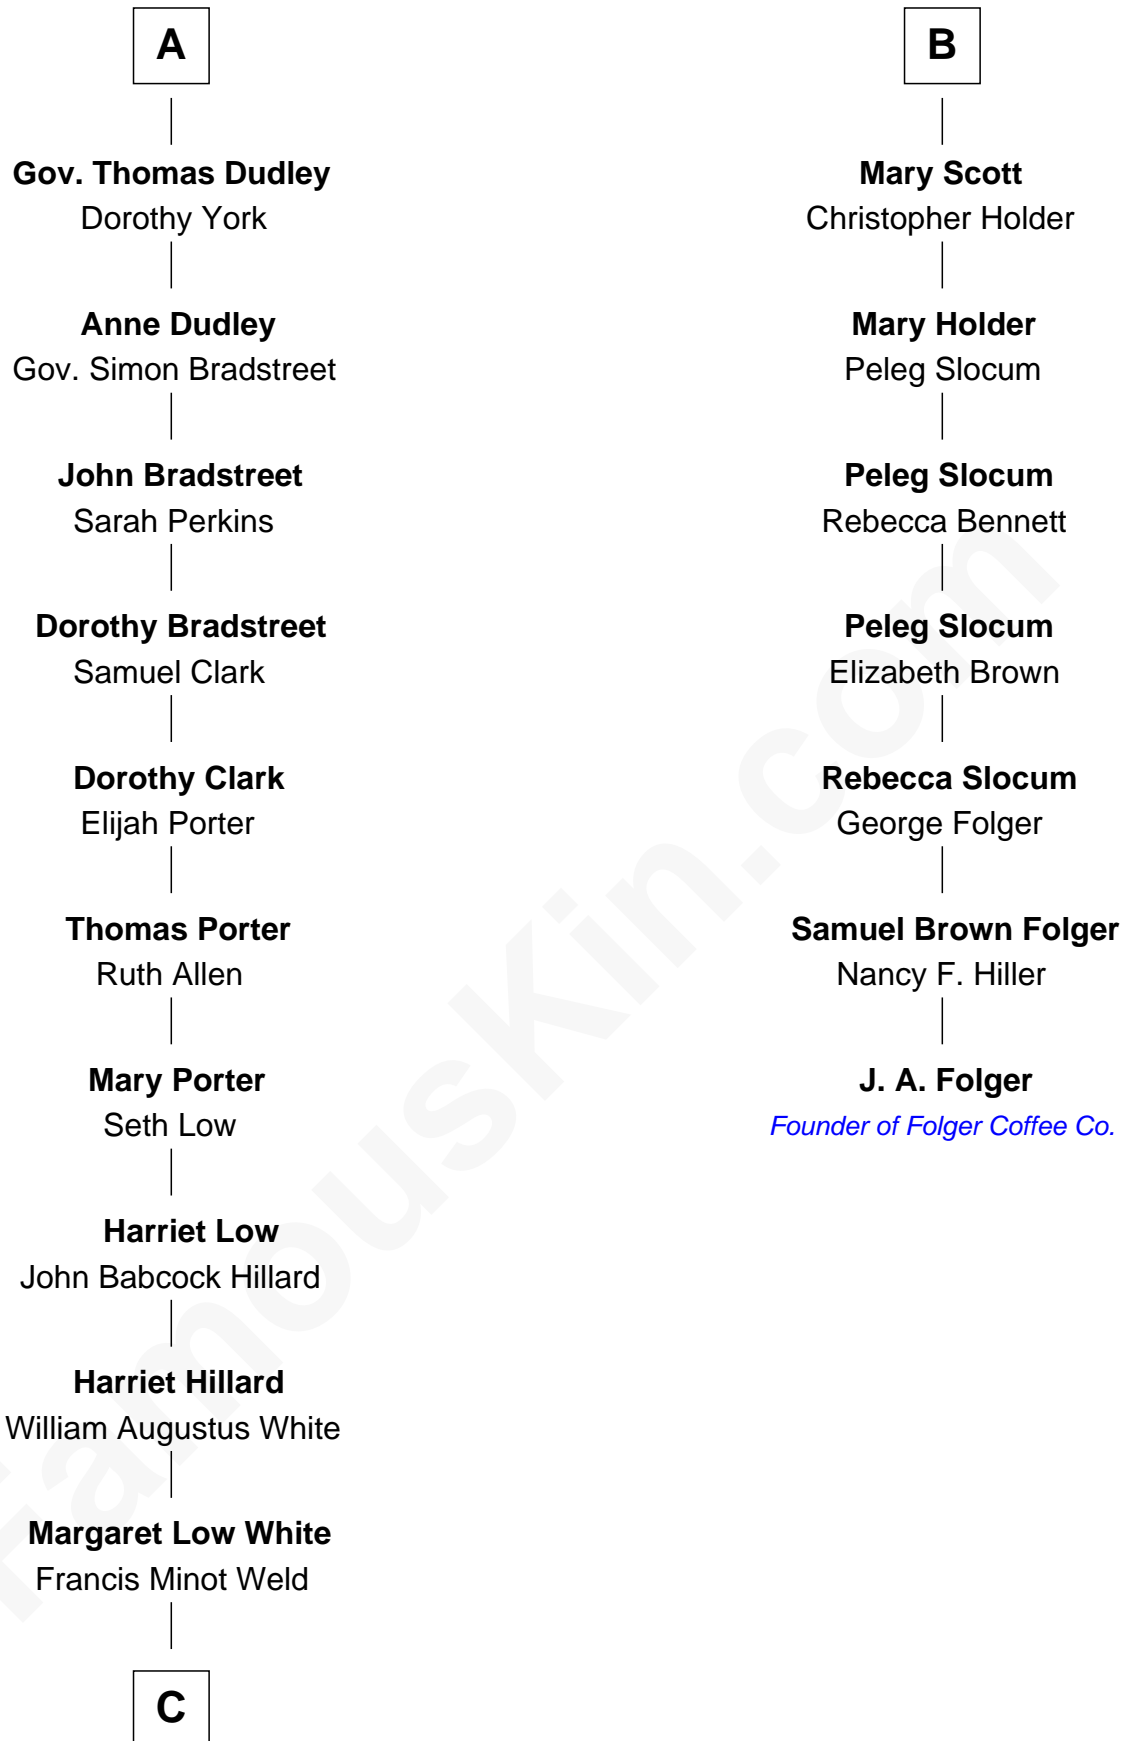

FamousKin.com

Relationship Chart of

Bill Weld

68th Governor of Massachusetts

13th cousin 5 times removed of

J. A. Folger

Founder of Folger Coffee Company

C

—
David Weld

Mary Blake Nichols

—
Bill Weld

68th Governor of Massachusetts

FamousKin.com