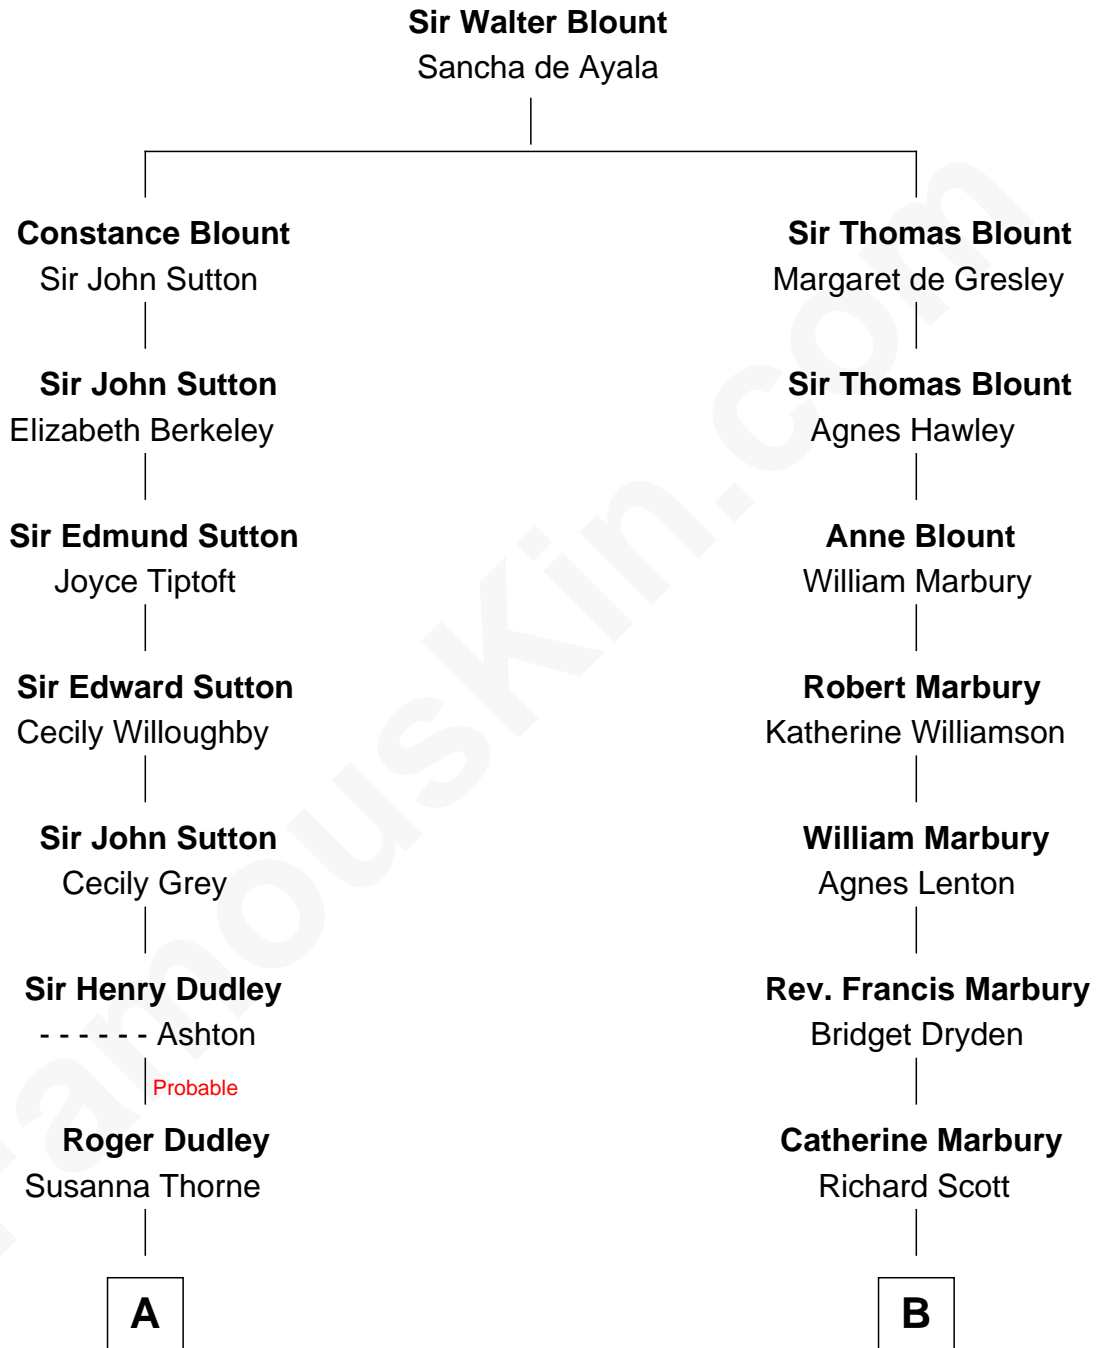

FamousKin.com

Relationship Chart of

Bill Weld

68th Governor of Massachusetts

13th cousin 5 times removed of

J. A. Folger

Founder of Folger Coffee Company

C

—
David Weld

Mary Blake Nichols

—
Bill Weld

68th Governor of Massachusetts

FamousKin.com