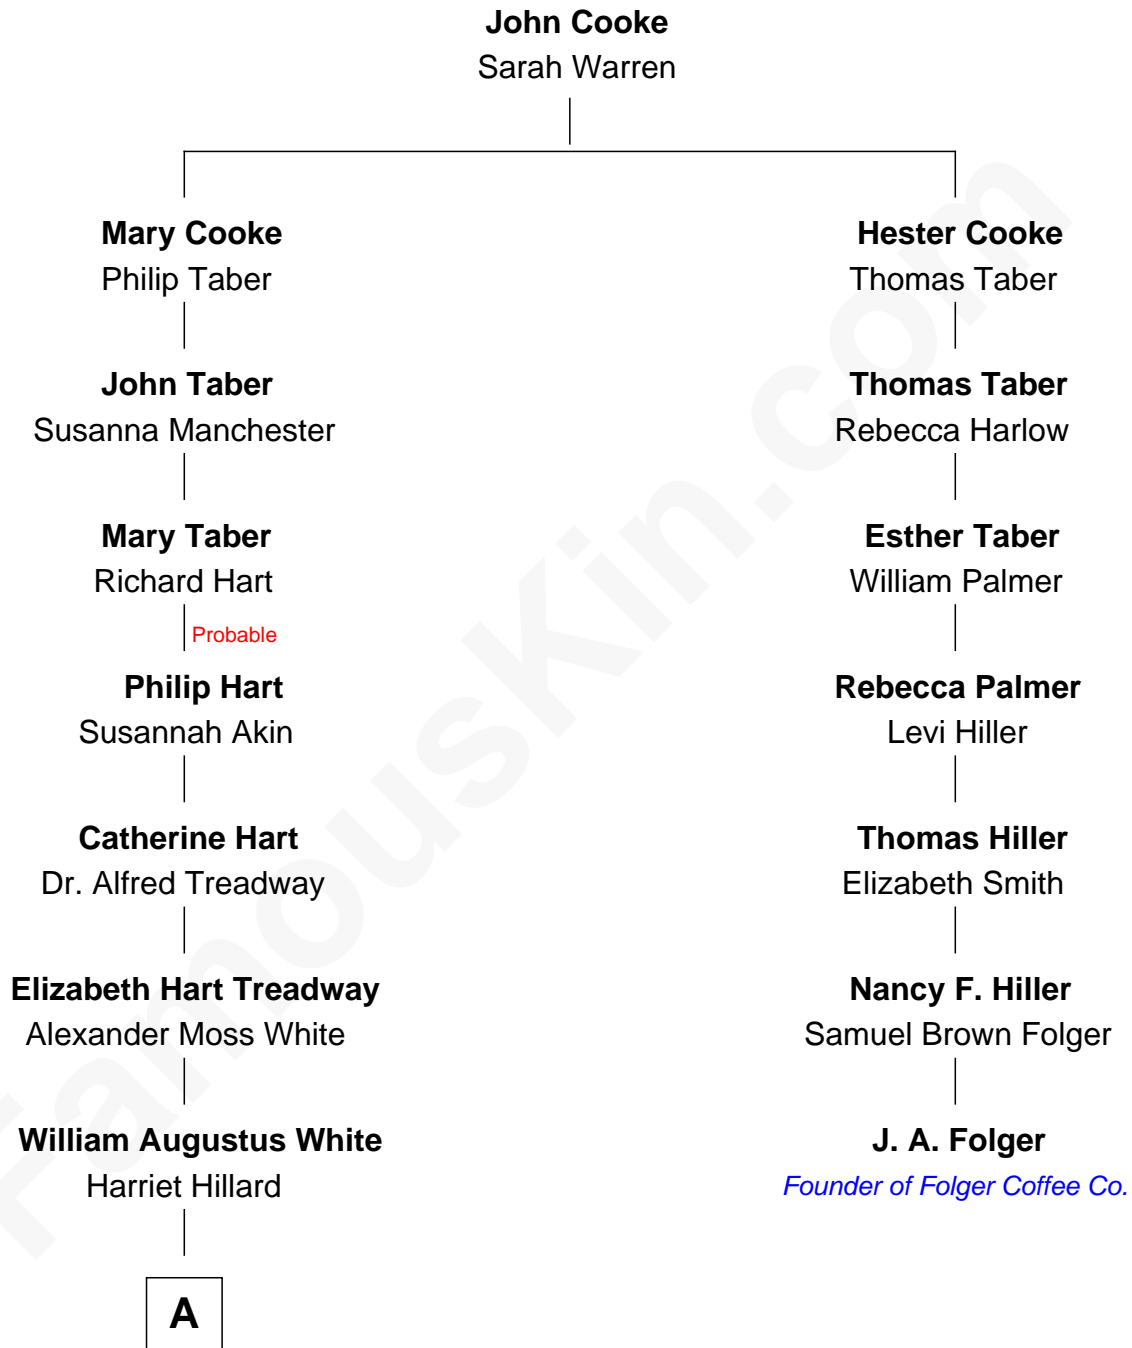

## Relationship Chart of

### Bill Weld

68th Governor of Massachusetts

6th cousin 3 times removed of

**J. A. Folger**

Founder of Folger Coffee Company

**A**

—  
**Margaret Low White**

Francis Minot Weld

—  
**David Weld**

Mary Blake Nichols

—  
**Bill Weld**

*68th Governor of Massachusetts*

FamousKin.com