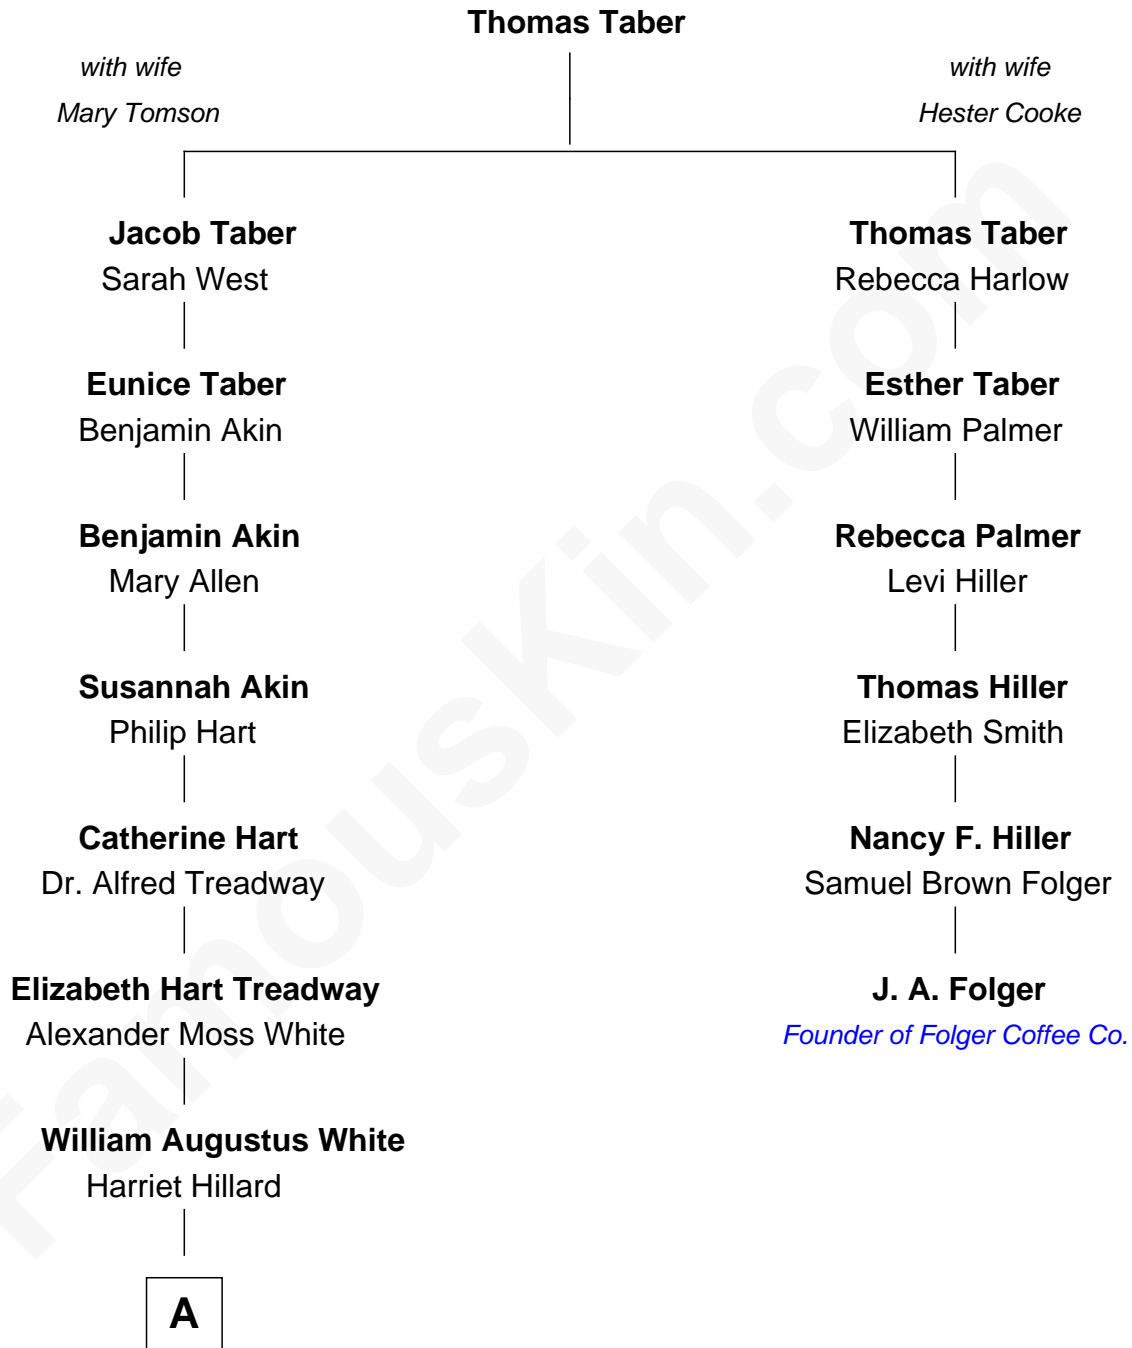

FamousKin.com

Relationship Chart of

Bill Weld

68th Governor of Massachusetts

5th cousin 4 times removed of

J. A. Folger

Founder of Folger Coffee Company

A

—
Margaret Low White

Francis Minot Weld

—
David Weld

Mary Blake Nichols

—
Bill Weld

68th Governor of Massachusetts

FamousKin.com